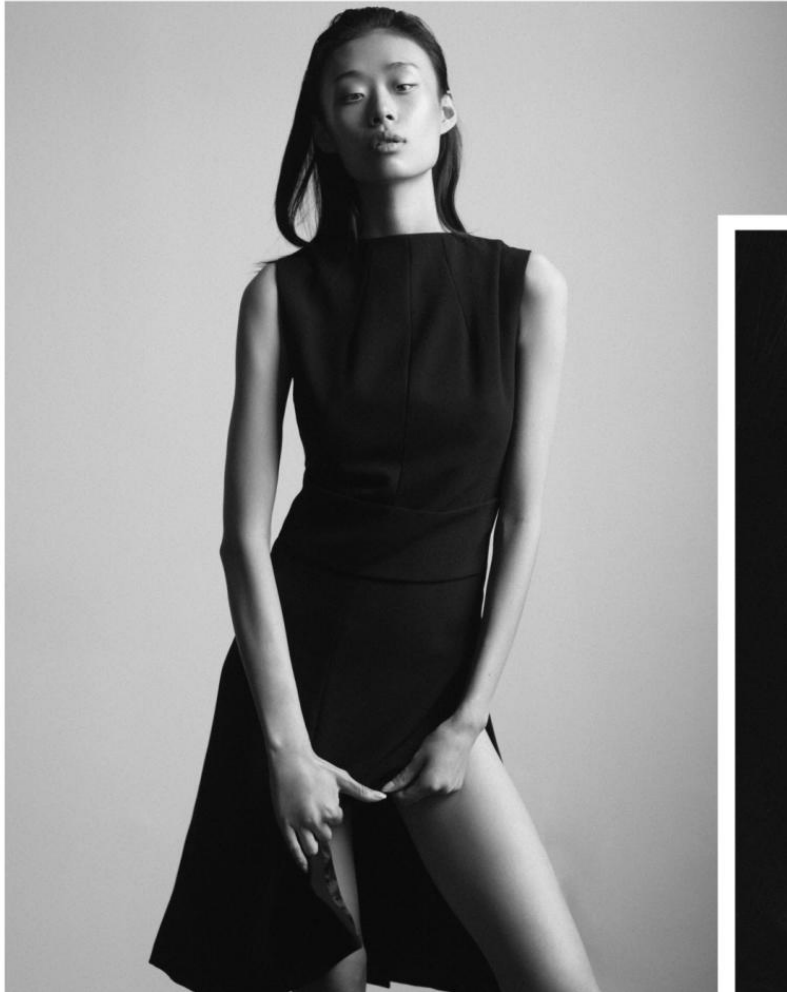

Meng Wei

KARIN
MODELS AGENCY

Meng Wei

Height : 5'10.5" / 179 cm | Bust : 32" / 81 cm | Waist : 23.5" / 60 cm | Hips : 34.5" / 87 cm | Shoe : 8.0 US / 6.0 UK | Hair Colour : Black | Eyes : Brown