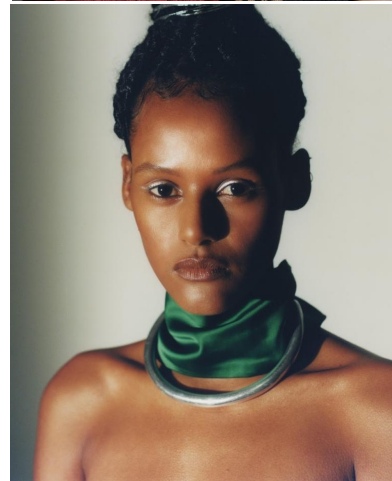

# KARIN

---

MODELS AGENCY

---

Meron Mamo

Height : 5'9.5" / 176 cm | Bust : 32" / 81 cm | Waist : 23" / 58 cm | Hips : 31.5" / 80 cm | Hair Colour : Dark Brown | Eyes : Brown

# KARIN

MODELS AGENCY

Meron Mamo

Height : 5'9.5" / 176 cm | Bust : 32" / 81 cm | Waist : 23" / 58 cm | Hips : 31.5" / 80 cm | Hair Colour : Dark Brown | Eyes : Brown

**KARIN**  
MODELS AGENCY

**Meron Mamo**