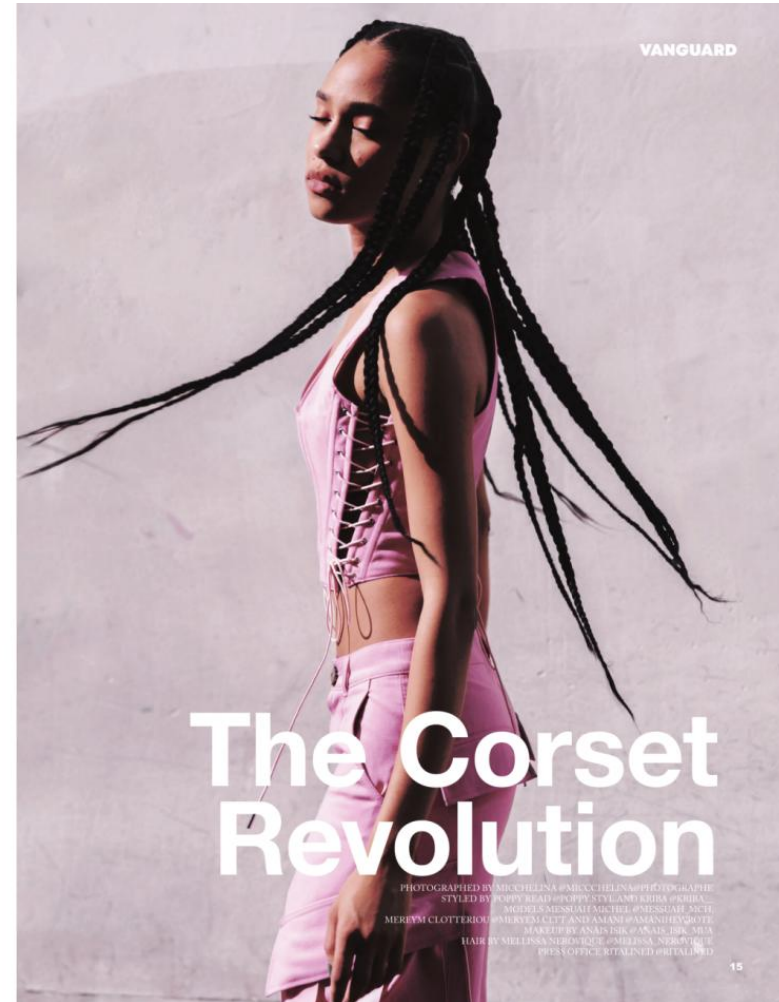

15

Meryem CLOTTERIOU

Height : 5'7.5" / 172 cm | Bust : 31.5" / 80 cm | Waist : 23.5" / 60 cm | Hips : 34.5" / 88 cm | Shoe : 7.0 US / 5.0 UK | Hair Colour : Dark Brown | Eyes : Brown