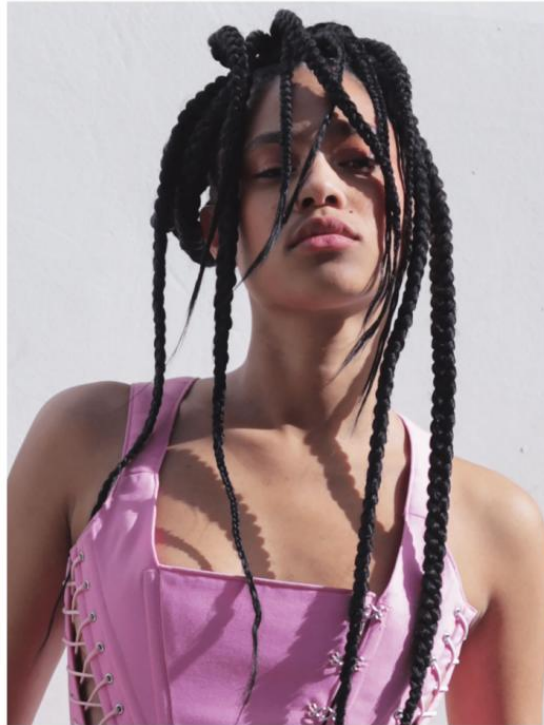

KARIN
MODELS AGENCY

VANGUARD

14