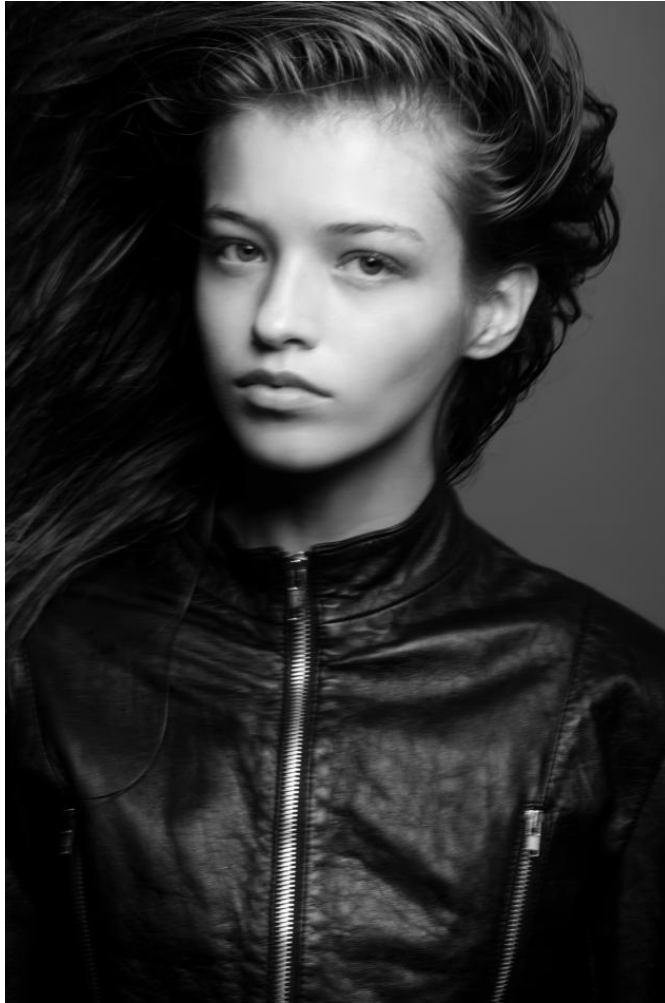


KARIN

MODELS AGENCY

Michelle STORM

Height : 5'5.5" / 167 cm | Bust : 30.5" / 78 cm | Waist : 23" / 59 cm | Hips : 35" / 89 cm | Shoe : 6.0 US / 4.0 UK | Hair Colour : Brown | Eyes : Blue/Green

KARIN

MODELS AGENCY

Michelle STORM

Height : 5'5.5" / 167 cm | Bust : 30.5" / 78 cm | Waist : 23" / 59 cm | Hips : 35" / 89 cm | Shoe : 6.0 US / 4.0 UK | Hair Colour : Brown | Eyes : Blue/Green

KARIN

MODELS AGENCY

Michelle STORM