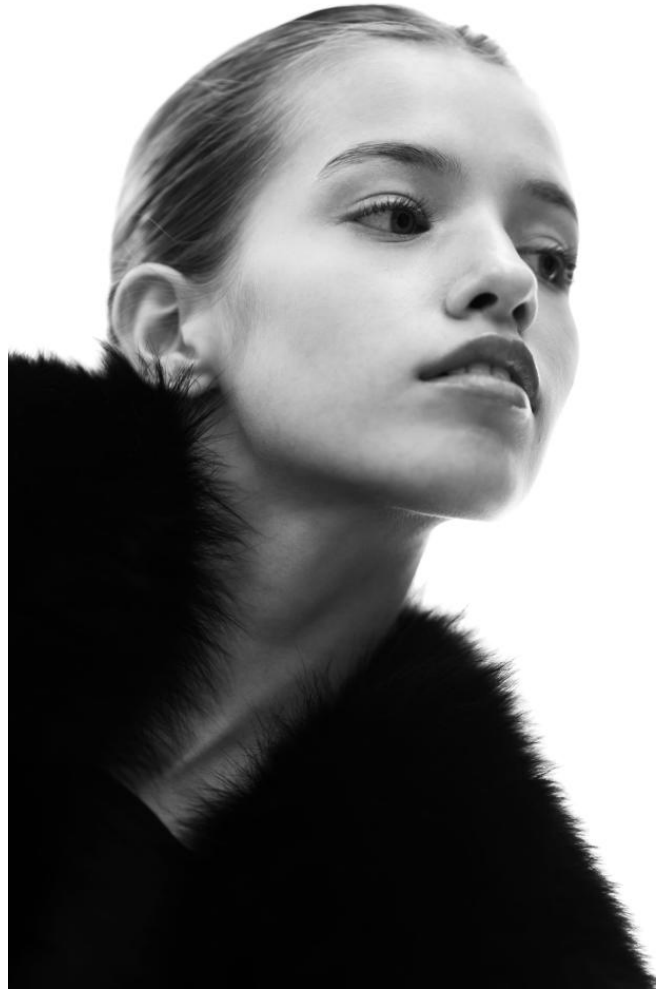

KARIN

MODELS AGENCY

Michelle STORM

Height : 5'5.5" / 167 cm | Bust : 30.5" / 78 cm | Waist : 23" / 59 cm | Hips : 35" / 89 cm | Shoe : 6.0 US / 4.0 UK | Hair Colour : Brown | Eyes : Blue/Green