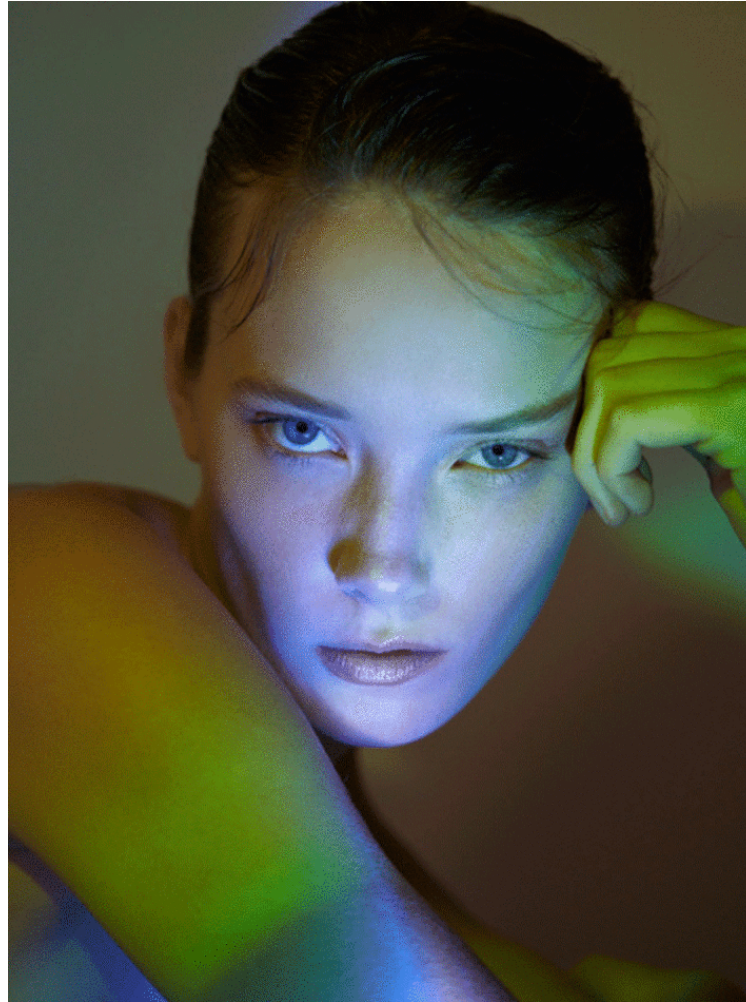

KARIN

MODELS AGENCY

Mildred Gustafsson •

Height : 5'11" / 180 cm | Bust : 32.5" / 82 cm | Waist : 25" / 63 cm | Hips : 38" / 96 cm | Shoe : 10.0 US / 7.0 UK | Hair Colour : Light Brown | Eyes : Blue

KARIN
MODELS AGENCY

Mildred Gustafsson •

Height : 5'11" / 180 cm | Bust : 32.5" / 82 cm | Waist : 25" / 63 cm | Hips : 38" / 96 cm | Shoe : 10.0 US / 7.0 UK | Hair Colour : Light Brown | Eyes : Blue

KARIN

MODELS AGENCY

Mildred Gustafsson •

Height : 5'11" / 180 cm | Bust : 32.5" / 82 cm | Waist : 25" / 63 cm | Hips : 38" / 96 cm | Shoe : 10.0 US / 7.0 UK | Hair Colour : Light Brown | Eyes : Blue

KARIN

MODELS AGENCY

Mildred Gustafsson •

Height : 5'11" / 180 cm | Bust : 32.5" / 82 cm | Waist : 25" / 63 cm | Hips : 38" / 96 cm | Shoe : 10.0 US / 7.0 UK | Hair Colour : Light Brown | Eyes : Blue