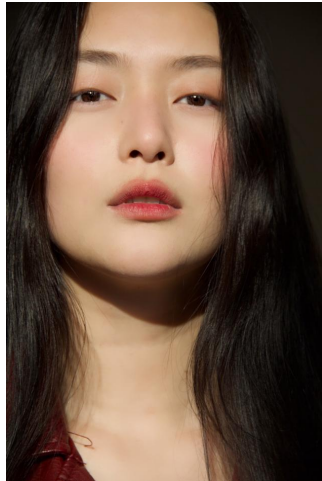

# KARIN

---

MODELS AGENCY

---

Minjee UYANGA

Height : 5'7" / 170 cm | Bust : 33.5" / 85 cm | Waist : 26" / 66 cm | Hips : 36" / 92 cm | Shoe : 6.0 US / 4.0 UK | Hair Colour : Black | Eyes : Brown

---

# KARIN

---

MODELS AGENCY

---

Minjee UYANGA

Height : 5'7" / 170 cm | Bust : 33.5" / 85 cm | Waist : 26" / 66 cm | Hips : 36" / 92 cm | Shoe : 6.0 US / 4.0 UK | Hair Colour : Black | Eyes : Brown

**KARIN**  
MODELS AGENCY

**Minjee UYANGA**

Height : 5'7" / 170 cm | Bust : 33.5" / 85 cm | Waist : 26" / 66 cm | Hips : 36" / 92 cm | Shoe : 6.0 US / 4.0 UK | Hair Colour : Black | Eyes : Brown

---