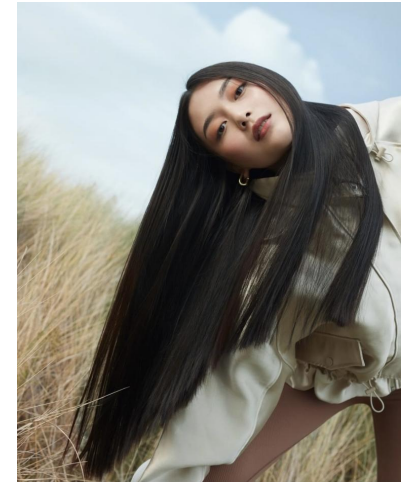

KARIN

MODELS AGENCY

Minjee UYANGA

Height : 5'7" / 170 cm | Bust : 33.5" / 85 cm | Waist : 26" / 66 cm | Hips : 36" / 92 cm | Shoe : 6.0 US / 4.0 UK | Hair Colour : Black | Eyes : Brown