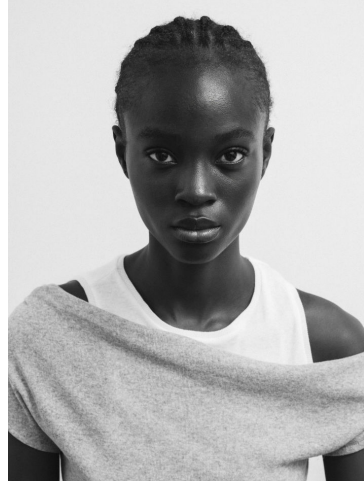

# KARIN

---

MODELS AGENCY

---

Mofe

Height : 5'9.5" / 177 cm | Bust : 31.5" / 80 cm | Waist : 23.5" / 60 cm | Hips : 36" / 92 cm | Shoe : 9.0 US / 6.5 UK | Hair Colour : Dark Brown | Eyes : Brown

**KARIN**  
MODELS AGENCY