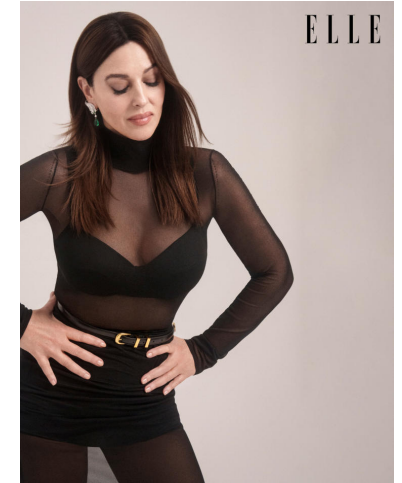


KARIN

MODELS AGENCY

Monica BELLUCCI

Height : 5'9" / 175 cm | Bust : 35.5" / 90 cm | Hips : 35.5" / 90 cm | Shoe : 9.0 US / 6.5 UK | Hair Colour : Brown | Eyes : Brown

KARIN

MODELS AGENCY

Monica BELLUCCI

Height : 5'9" / 175 cm | Bust : 35.5" / 90 cm | Hips : 35.5" / 90 cm | Shoe : 9.0 US / 6.5 UK | Hair Colour : Brown | Eyes : Brown