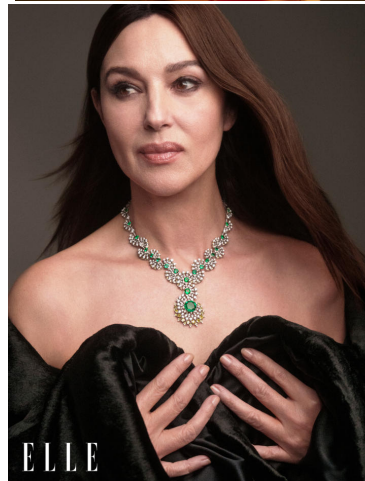


KARIN

MODELS AGENCY

Monica BELLUCCI

Height : 5'9" / 175 cm | Bust : 35.5" / 90 cm | Hips : 35.5" / 90 cm | Shoe : 9.0 US / 6.5 UK | Hair Colour : Brown | Eyes : Brown

KARIN

MODELS AGENCY

Monica BELLUCCI

Height : 5'9" / 175 cm | Bust : 35.5" / 90 cm | Hips : 35.5" / 90 cm | Shoe : 9.0 US / 6.5 UK | Hair Colour : Brown | Eyes : Brown