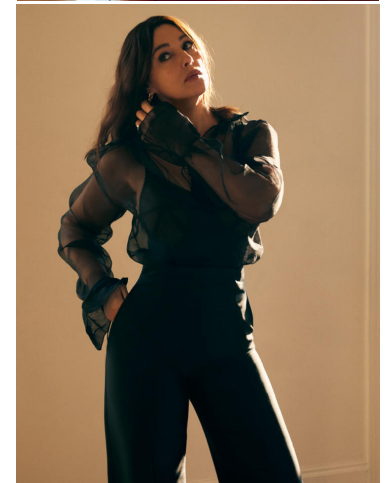

KARIN

MODELS AGENCY

Monica BELLUCCI

Height : 5'9" / 175 cm | Bust : 35.5" / 90 cm | Hips : 35.5" / 90 cm | Shoe : 9.0 US / 6.5 UK | Hair Colour : Brown | Eyes : Brown

KARIN

MODELS AGENCY

Monica BELLUCCI

Height : 5'9" / 175 cm | Bust : 35.5" / 90 cm | Hips : 35.5" / 90 cm | Shoe : 9.0 US / 6.5 UK | Hair Colour : Brown | Eyes : Brown