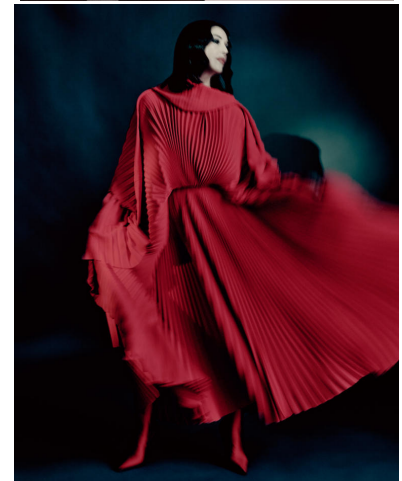


KARIN

MODELS AGENCY

Monica BELLUCCI

Height : 5'9" / 175 cm | Bust : 35.5" / 90 cm | Hips : 35.5" / 90 cm | Shoe : 9.0 US / 6.5 UK | Hair Colour : Brown | Eyes : Brown

KARIN

MODELS AGENCY

Monica BELLUCCI

Height : 5'9" / 175 cm | Bust : 35.5" / 90 cm | Hips : 35.5" / 90 cm | Shoe : 9.0 US / 6.5 UK | Hair Colour : Brown | Eyes : Brown