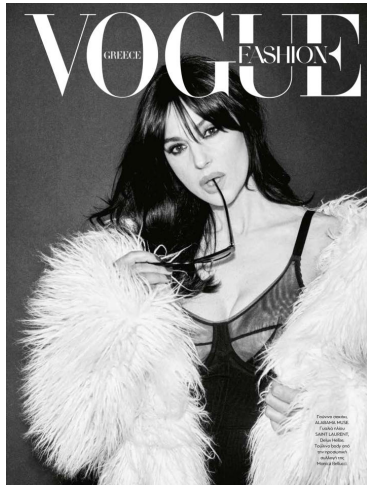


KARIN

MODELS AGENCY

Monica BELLUCCI

Height : 5'9" / 175 cm | Bust : 35.5" / 90 cm | Hips : 35.5" / 90 cm | Shoe : 9.0 US / 6.5 UK | Hair Colour : Brown | Eyes : Brown

KARIN

MODELS AGENCY

Monica BELLUCCI

Height : 5'9" / 175 cm | Bust : 35.5" / 90 cm | Hips : 35.5" / 90 cm | Shoe : 9.0 US / 6.5 UK | Hair Colour : Brown | Eyes : Brown