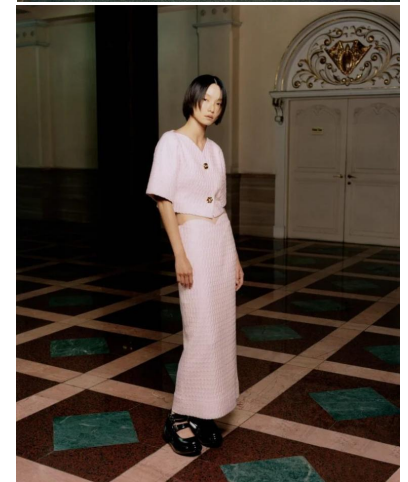


KARIN

MODELS AGENCY

Moon KYU LEE

Height : 5'7" / 170 cm | Bust : 33" / 84 cm | Waist : 24.5" / 62 cm | Hips : 34.5" / 87 cm | Shoe : 8.0 US / 6.0 UK | Hair Colour : Blonde | Eyes : Brown

KARIN

MODELS AGENCY