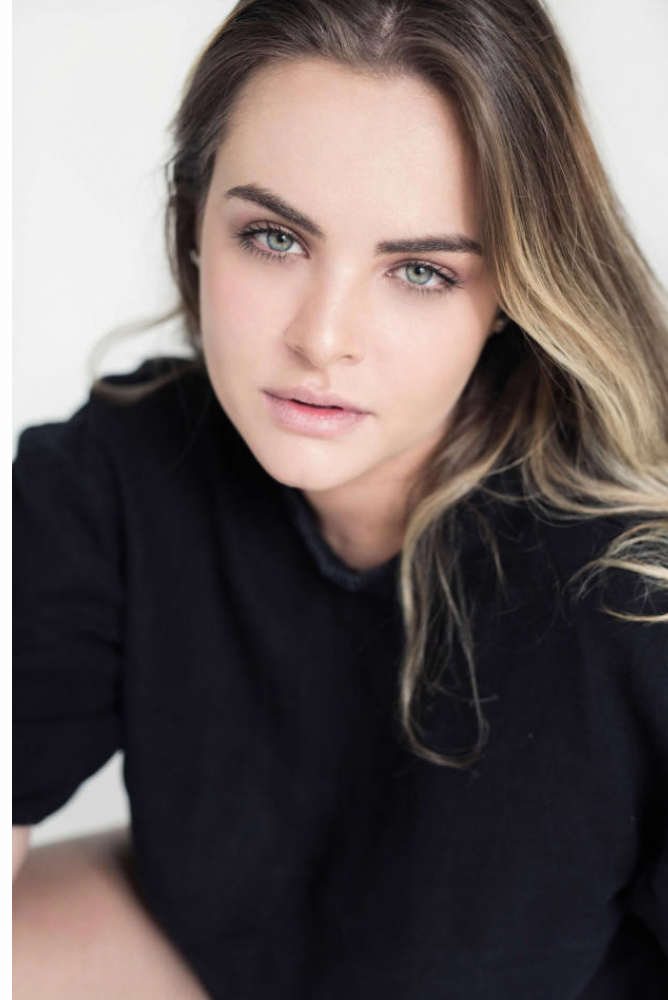


KARIN

MODELS AGENCY

Muriel GARCIA SARAIVA

Height : 5'8.5" / 174 cm | Bust : 38" / 96 cm | Waist : 29" / 74 cm | Hips : 41" / 104 cm | Shoe : 9.0 US / 6.5 UK | Hair Colour : Light Blonde | Eyes : Green/Grey