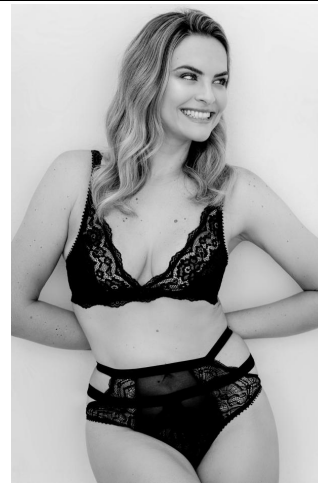


KARIN

MODELS AGENCY

Muriel GARCIA SARAIVA

Height : 5'8.5" / 174 cm | Bust : 38" / 96 cm | Waist : 29" / 74 cm | Hips : 41" / 104 cm | Shoe : 9.0 US / 6.5 UK | Hair Colour : Light Blonde | Eyes : Green/Grey