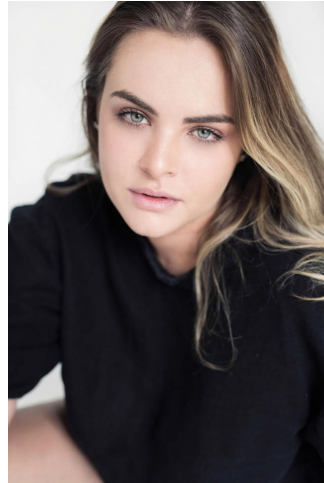


KARIN

MODELS AGENCY

Muriel GARCIA SARAIVA

Height : 5'8.5" / 174 cm | Bust : 38" / 96 cm | Waist : 29" / 74 cm | Hips : 41" / 104 cm | Shoe : 9.0 US / 6.5 UK | Hair Colour : Light Blonde | Eyes : Green/Grey