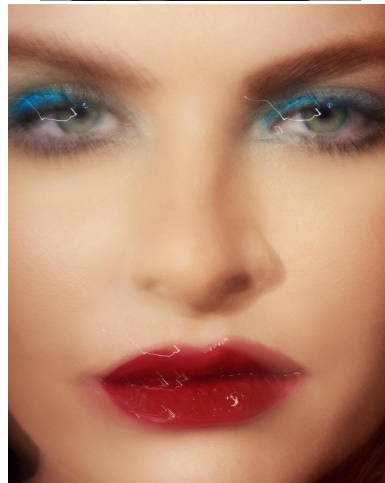


KARIN

MODELS AGENCY

Muriel GARCIA SARAIVA

Height : 5'8.5" / 174 cm | Bust : 38" / 96 cm | Waist : 29" / 74 cm | Hips : 41" / 104 cm | Shoe : 9.0 US / 6.5 UK | Hair Colour : Light Blonde | Eyes : Green/Grey