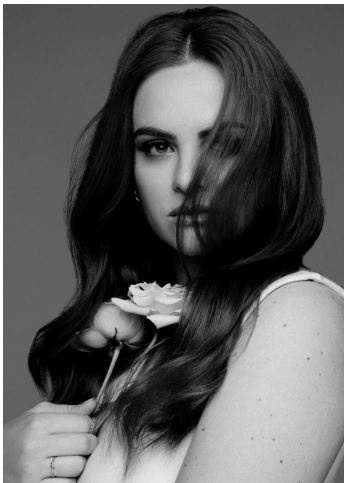


KARIN

MODELS AGENCY

Muriel GARCIA SARAIVA

Height : 5'8.5" / 174 cm | Bust : 38" / 96 cm | Waist : 29" / 74 cm | Hips : 41" / 104 cm | Shoe : 9.0 US / 6.5 UK | Hair Colour : Light Blonde | Eyes : Green/Grey