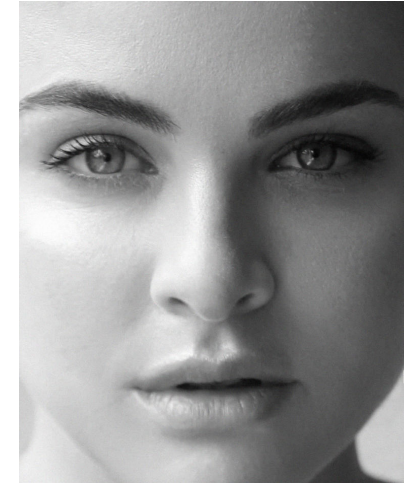


KARIN

MODELS AGENCY

Muriel GARCIA SARAIVA

Height : 5'8.5" / 174 cm | Bust : 38" / 96 cm | Waist : 29" / 74 cm | Hips : 41" / 104 cm | Shoe : 9.0 US / 6.5 UK | Hair Colour : Light Blonde | Eyes : Green/Grey