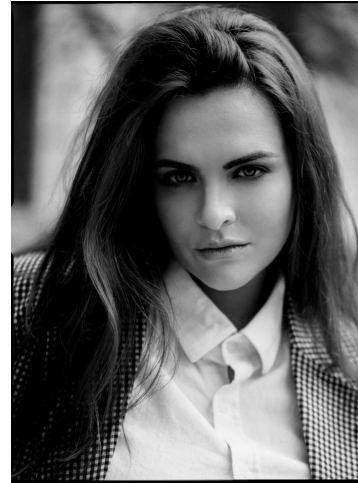


KARIN

MODELS AGENCY

Muriel GARCIA SARAIVA

Height : 5'8.5" / 174 cm | Bust : 38" / 96 cm | Waist : 29" / 74 cm | Hips : 41" / 104 cm | Shoe : 9.0 US / 6.5 UK | Hair Colour : Light Blonde | Eyes : Green/Grey