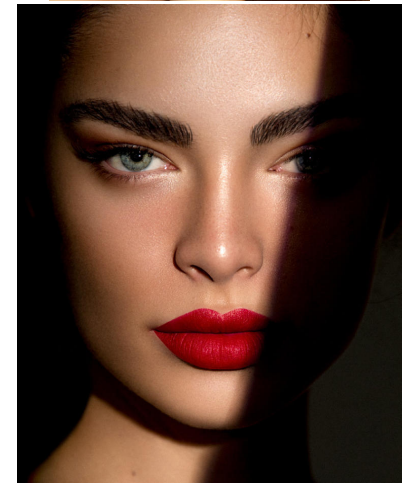


KARIN

MODELS AGENCY

Nadia FERREIRA

Height : 5'9" / 175 cm | Bust : 32.5" / 83 cm | Waist : 23.5" / 60 cm | Hips : 35.5" / 90 cm | Shoe : 8.0 US / 6.0 UK | Hair Colour : Black | Eyes : Blue

KARIN
MODELS AGENCY

Nadia FERREIRA

Height : 5'9" / 175 cm | Bust : 32.5" / 83 cm | Waist : 23.5" / 60 cm | Hips : 35.5" / 90 cm | Shoe : 8.0 US / 6.0 UK | Hair Colour : Black | Eyes : Blue

KARIN
MODELS AGENCY

Nadia FERREIRA