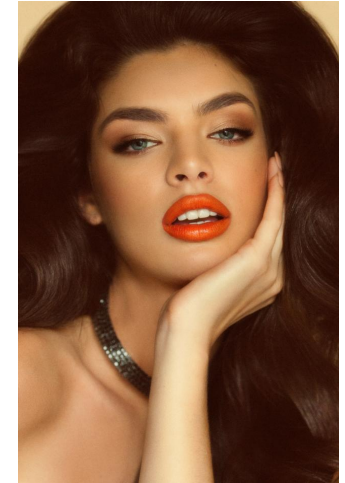


KARIN

MODELS AGENCY

Nadia FERREIRA

Height : 5'9" / 175 cm | Bust : 32.5" / 83 cm | Waist : 23.5" / 60 cm | Hips : 35.5" / 90 cm | Shoe : 8.0 US / 6.0 UK | Hair Colour : Black | Eyes : Blue

KARIN
MODELS AGENCY

Nadia FERREIRA

Height : 5'9" / 175 cm | Bust : 32.5" / 83 cm | Waist : 23.5" / 60 cm | Hips : 35.5" / 90 cm | Shoe : 8.0 US / 6.0 UK | Hair Colour : Black | Eyes : Blue

KARIN
MODELS AGENCY

Nadia FERREIRA

Height : 5'9" / 175 cm | Bust : 32.5" / 83 cm | Waist : 23.5" / 60 cm | Hips : 35.5" / 90 cm | Shoe : 8.0 US / 6.0 UK | Hair Colour : Black | Eyes : Blue

KARIN

MODELS AGENCY

Nadia FERREIRA

Height : 5'9" / 175 cm | Bust : 32.5" / 83 cm | Waist : 23.5" / 60 cm | Hips : 35.5" / 90 cm | Shoe : 8.0 US / 6.0 UK | Hair Colour : Black | Eyes : Blue