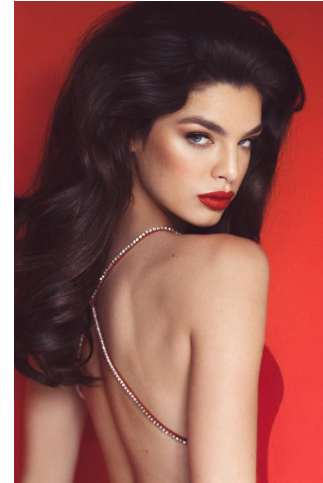


KARIN

MODELS AGENCY

Nadia FERREIRA

Height : 5'9" / 175 cm | Bust : 32.5" / 83 cm | Waist : 23.5" / 60 cm | Hips : 35.5" / 90 cm | Shoe : 8.0 US / 6.0 UK | Hair Colour : Black | Eyes : Blue

KARIN
MODELS AGENCY

Nadia FERREIRA

Height : 5'9" / 175 cm | Bust : 32.5" / 83 cm | Waist : 23.5" / 60 cm | Hips : 35.5" / 90 cm | Shoe : 8.0 US / 6.0 UK | Hair Colour : Black | Eyes : Blue

KARIN
MODELS AGENCY

Nadia FERREIRA

Height : 5'9" / 175 cm | Bust : 32.5" / 83 cm | Waist : 23.5" / 60 cm | Hips : 35.5" / 90 cm | Shoe : 8.0 US / 6.0 UK | Hair Colour : Black | Eyes : Blue

KARIN

MODELS AGENCY

Nadia FERREIRA

Height : 5'9" / 175 cm | Bust : 32.5" / 83 cm | Waist : 23.5" / 60 cm | Hips : 35.5" / 90 cm | Shoe : 8.0 US / 6.0 UK | Hair Colour : Black | Eyes : Blue