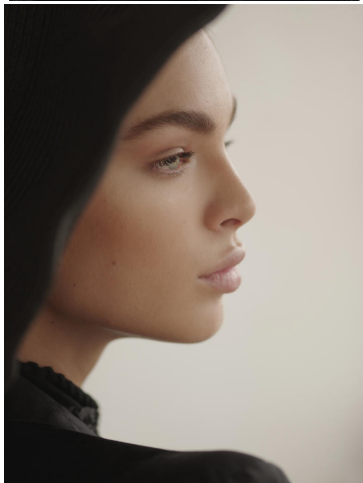


KARIN

MODELS AGENCY

Nadia FERREIRA

Height : 5'9" / 175 cm | Bust : 32.5" / 83 cm | Waist : 23.5" / 60 cm | Hips : 35.5" / 90 cm | Shoe : 8.0 US / 6.0 UK | Hair Colour : Black | Eyes : Blue

KARIN
MODELS AGENCY

Nadia FERREIRA

Height : 5'9" / 175 cm | Bust : 32.5" / 83 cm | Waist : 23.5" / 60 cm | Hips : 35.5" / 90 cm | Shoe : 8.0 US / 6.0 UK | Hair Colour : Black | Eyes : Blue

KARIN
MODELS AGENCY

Nadia FERREIRA