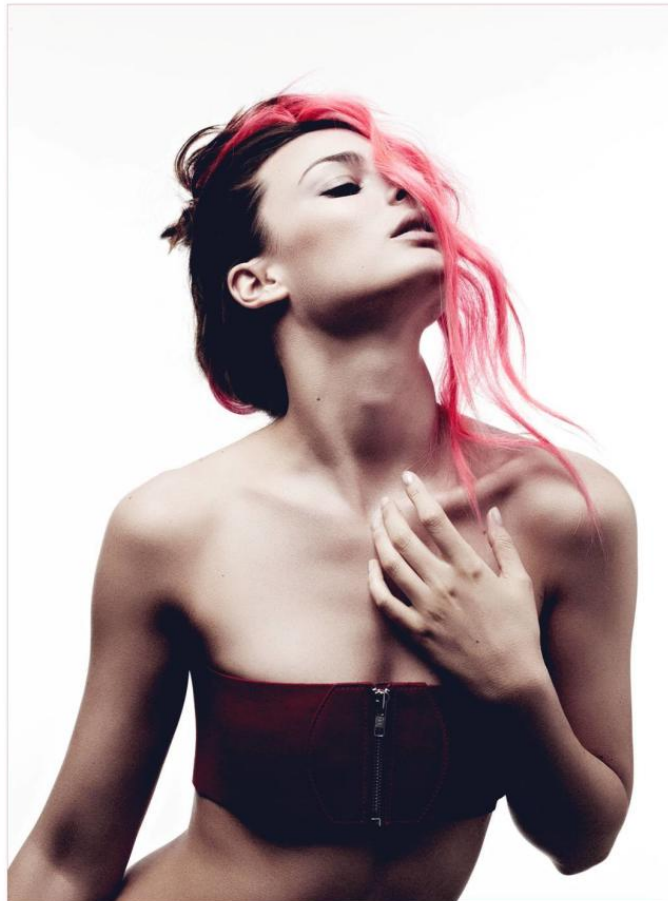

KARIN
MODELS AGENCY

Nadine NAUE

Height : 5'8.5" / 174 cm | Bust : 32" / 81 cm | Waist : 23.5" / 60 cm | Hips : 36" / 91 cm | Shoe : 7.5 US / 5.5 UK | Hair Colour : Brown | Eyes : Green