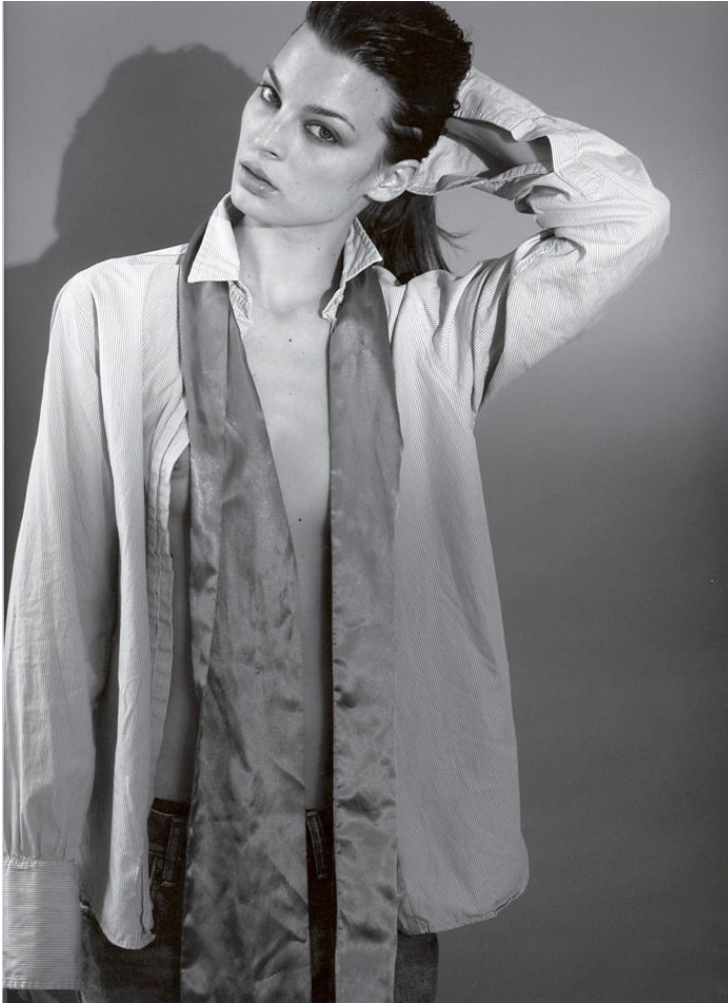

KARIN

MODELS AGENCY

Nadine NAUE

Height : 5'8.5" / 174 cm | Bust : 32" / 81 cm | Waist : 23.5" / 60 cm | Hips : 36" / 91 cm | Shoe : 7.5 US / 5.5 UK | Hair Colour : Brown | Eyes : Green