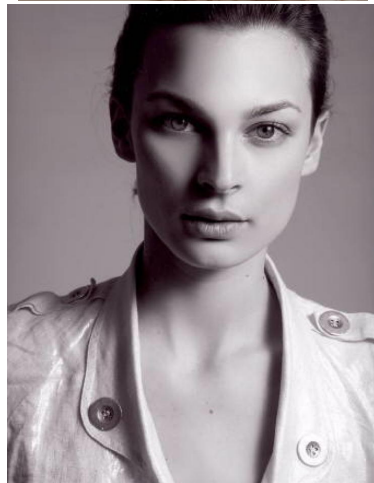

KARIN

MODELS AGENCY

Nadine NAUE

Height : 5'8.5" / 174 cm | Bust : 32" / 81 cm | Waist : 23.5" / 60 cm | Hips : 36" / 91 cm | Shoe : 7.5 US / 5.5 UK | Hair Colour : Brown | Eyes : Green