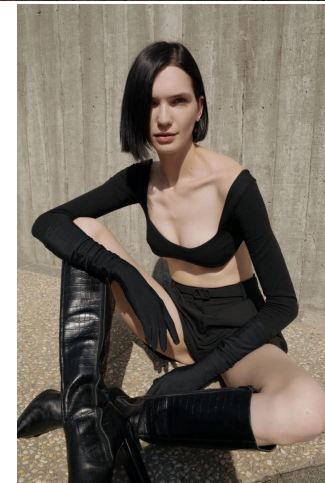

ELLEbeauty