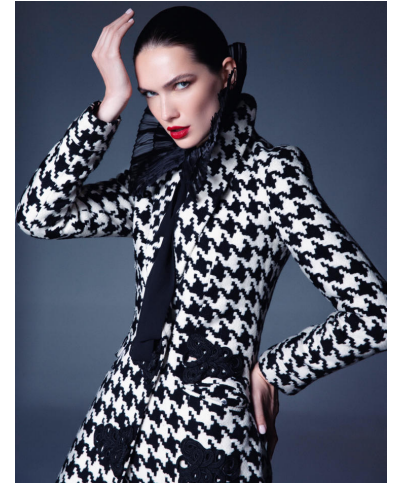

KARIN

MODELS AGENCY

Nadya KURGAN

Height : 5'10" / 178 cm | Bust : 32" / 81 cm | Waist : 23" / 58 cm | Hips : 34" / 86 cm | Shoe : 8.5 US / 6.0 UK | Hair Colour : Brown | Eyes : Blue/Green