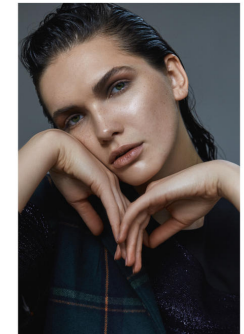

KARIN

MODELS AGENCY

Nadya KURGAN

Height : 5'10" / 178 cm | Bust : 32" / 81 cm | Waist : 23" / 58 cm | Hips : 34" / 86 cm | Shoe : 8.5 US / 6.0 UK | Hair Colour : Brown | Eyes : Blue/Green