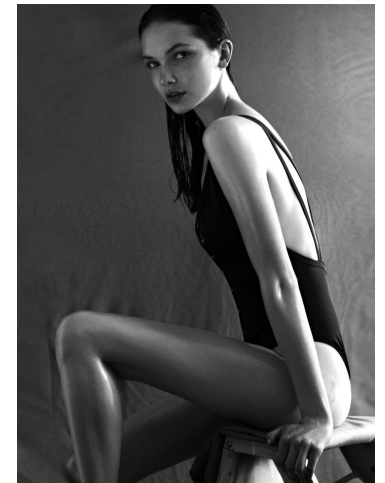

KARIN

MODELS AGENCY

Nadya KURGAN

Height : 5'10" / 178 cm | Bust : 32" / 81 cm | Waist : 23" / 58 cm | Hips : 34" / 86 cm | Shoe : 8.5 US / 6.0 UK | Hair Colour : Brown | Eyes : Blue/Green