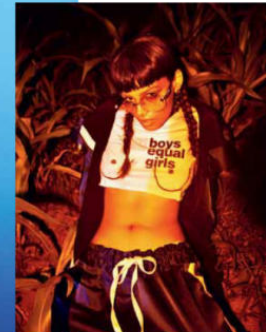

KARIN

MODELS AGENCY

Namrata

Height : 5'7" / 170 cm | Bust : 34" / 86 cm | Waist : 24" / 61 cm | Hips : 34.5" / 88 cm | Shoe : 7.0 US / 5.0 UK | Hair Colour : Black | Eyes : Brown