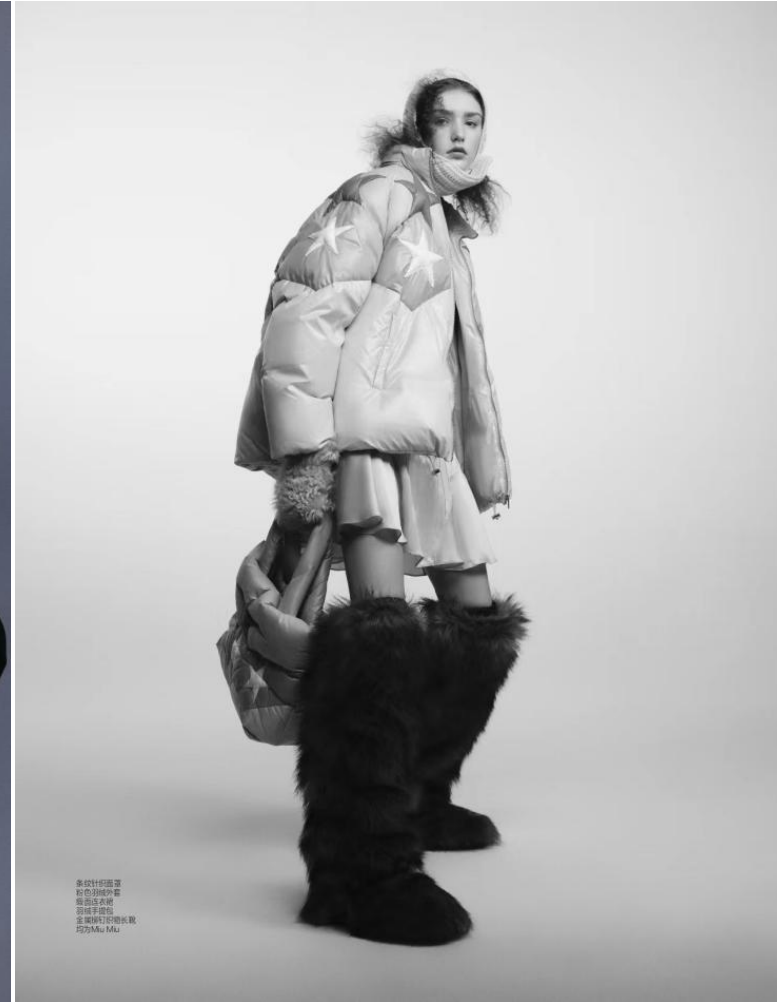

KARIN

MODELS AGENCY

系列针织图案
白色羽绒外套
黑色连帽衫
黑色手套
黑色羊羔毛靴
均为Mu Mu

Nastya Shamanina

Height : 5'11.5" / 181 cm | Bust : 30.5" / 78 cm | Waist : 23.5" / 60 cm | Hips : 34.5" / 88 cm | Shoe : 8.0 US / 6.0 UK | Hair Colour : Brown | Eyes : Blue/Grey