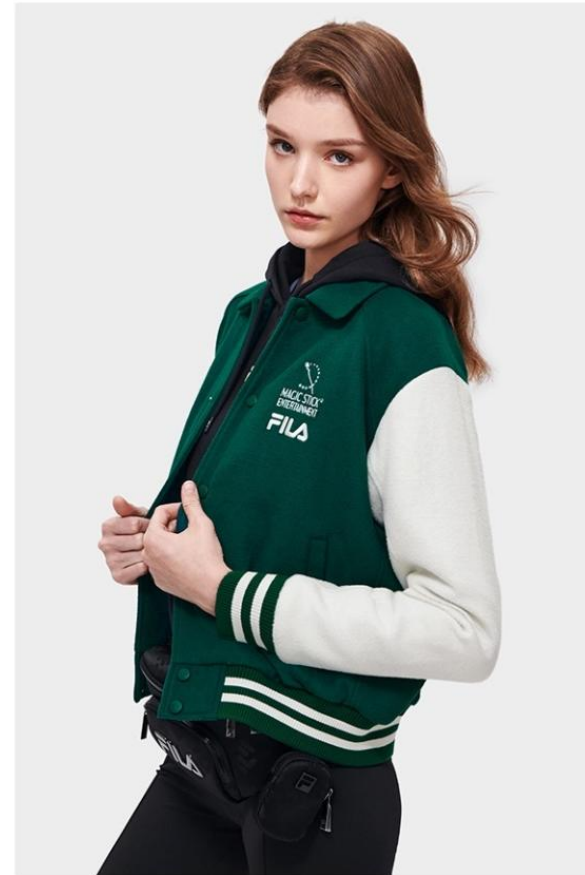

KARIN

MODELS AGENCY

NEW SEASON

Nastya Shamanina

Height : 5'11.5" / 181 cm | Bust : 30.5" / 78 cm | Waist : 23.5" / 60 cm | Hips : 34.5" / 88 cm | Shoe : 8.0 US / 6.0 UK | Hair Colour : Brown | Eyes : Blue/Grey