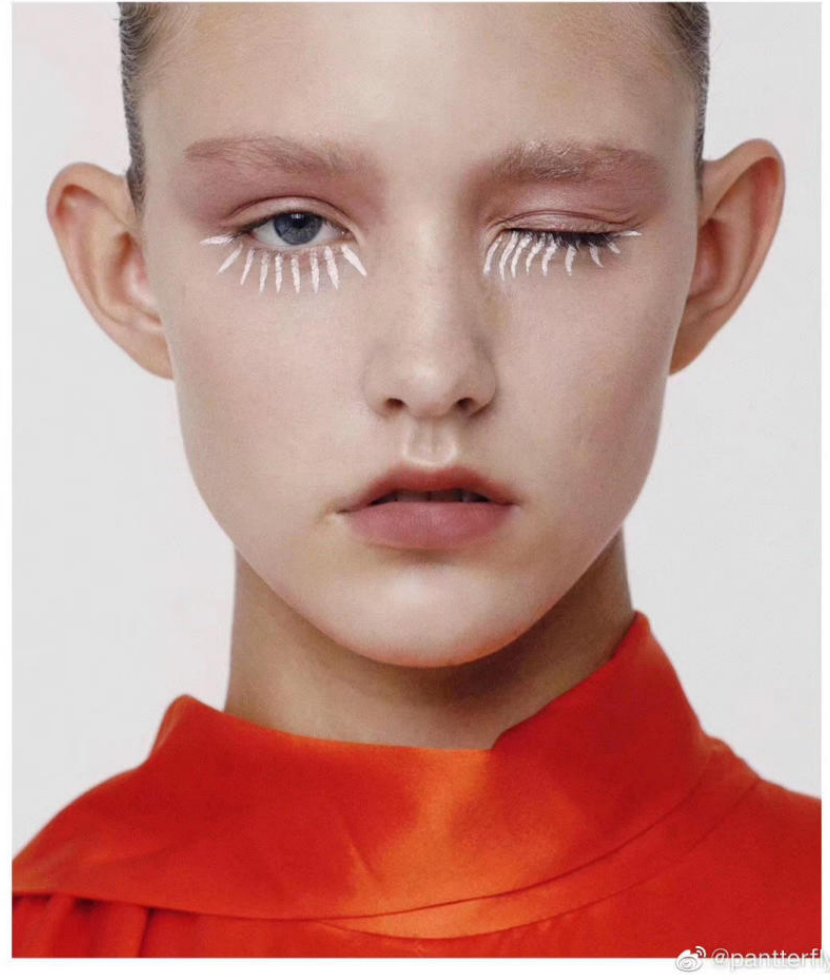

# KARIN

---

MODELS AGENCY

---

Nastya Shamanina

Height : 5'11.5" / 181 cm | Bust : 30.5" / 78 cm | Waist : 23.5" / 60 cm | Hips : 34.5" / 88 cm | Shoe : 8.0 US / 6.0 UK | Hair Colour : Brown | Eyes : Blue/Grey

**KARIN**  
MODELS AGENCY

Nastya Shamanina

Height : 5'11.5" / 181 cm | Bust : 30.5" / 78 cm | Waist : 23.5" / 60 cm | Hips : 34.5" / 88 cm | Shoe : 8.0 US / 6.0 UK | Hair Colour : Brown | Eyes : Blue/Grey