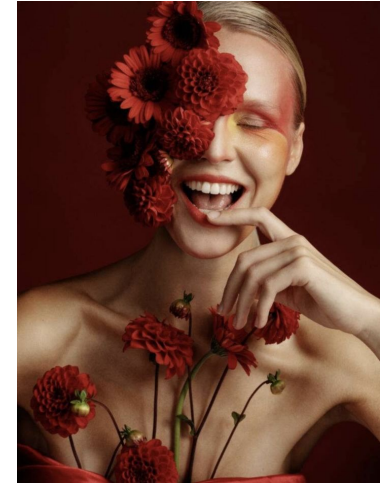


KARIN

MODELS AGENCY

Natasha Remarchuk •

Height : 5'11" / 180 cm | Bust : 32.5" / 82 cm | Waist : 24" / 61 cm | Hips : 36" / 92 cm | Shoe : 9.0 US / 6.5 UK | Hair Colour : Light Blonde | Eyes : Blue

KARIN
MODELS AGENCY

Natasha Remarchuk •

Height : 5'11" / 180 cm | Bust : 32.5" / 82 cm | Waist : 24" / 61 cm | Hips : 36" / 92 cm | Shoe : 9.0 US / 6.5 UK | Hair Colour : Light Blonde | Eyes : Blue

KARIN

MODELS AGENCY

Natasha Remarchuk •