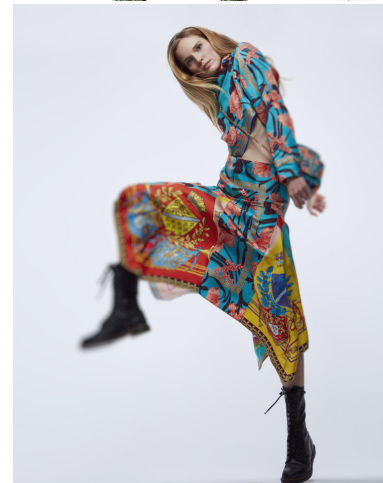

KARIN

MODELS AGENCY

Nell REBOWE

Height : 5'10" / 178 cm | Bust : 32" / 81 cm | Waist : 24" / 61 cm | Hips : 35" / 89 cm | Shoe : 9.0 US / 6.5 UK | Hair Colour : Blonde Venetian | Eyes : Green