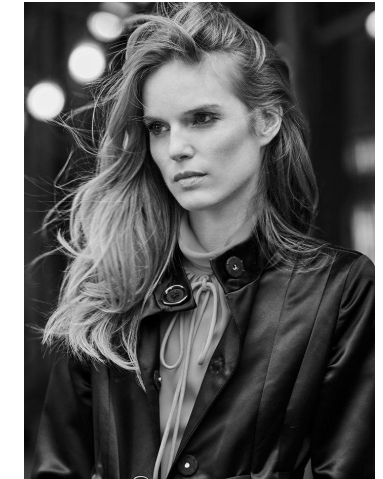

KARIN

MODELS AGENCY

Nell REBOWE

Height : 5'10" / 178 cm | Bust : 32" / 81 cm | Waist : 24" / 61 cm | Hips : 35" / 89 cm | Shoe : 9.0 US / 6.5 UK | Hair Colour : Blonde Venetian | Eyes : Green