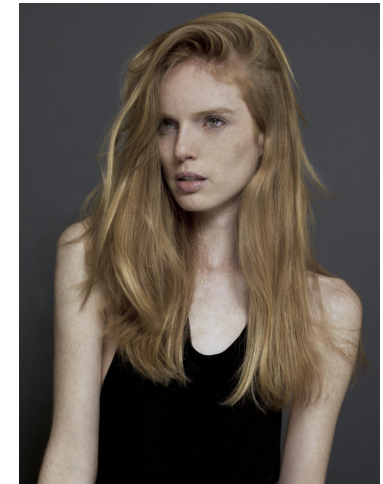

# KARIN

---

MODELS AGENCY

---

Nell REBOWE

Height : 5'10" / 178 cm | Bust : 32" / 81 cm | Waist : 24" / 61 cm | Hips : 35" / 89 cm | Shoe : 9.0 US / 6.5 UK | Hair Colour : Blonde Venetian | Eyes : Green

# KARIN

MODELS AGENCY

Nell REBOWE

Height : 5'10" / 178 cm | Bust : 32" / 81 cm | Waist : 24" / 61 cm | Hips : 35" / 89 cm | Shoe : 9.0 US / 6.5 UK | Hair Colour : Blonde Venetian | Eyes : Green

## MODELS AGENCY

Nell REBOWE

Height : 5'10" / 178 cm | Bust : 32" / 81 cm | Waist : 24" / 61 cm | Hips : 35" / 89 cm | Shoe : 9.0 US / 6.5 UK | Hair Colour : Blonde Venetian | Eyes : Green

# KARIN

MODELS AGENCY

Nell REBOWE

Height : 5'10" / 178 cm | Bust : 32" / 81 cm | Waist : 24" / 61 cm | Hips : 35" / 89 cm | Shoe : 9.0 US / 6.5 UK | Hair Colour : Blonde Venetian | Eyes : Green

---