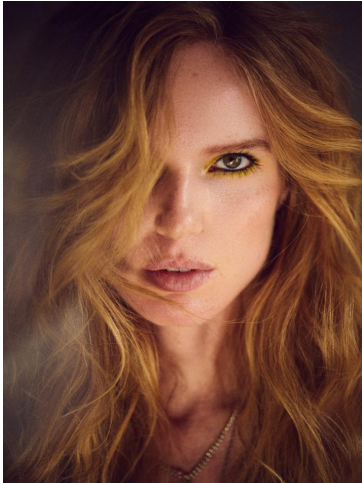

# KARIN

---

MODELS AGENCY

---

Nell REBOWE

Height : 5'10" / 178 cm | Bust : 32" / 81 cm | Waist : 24" / 61 cm | Hips : 35" / 89 cm | Shoe : 9.0 US / 6.5 UK | Hair Colour : Blonde Venetian | Eyes : Green

# KARIN

MODELS AGENCY

Nell REBOWE

Height : 5'10" / 178 cm | Bust : 32" / 81 cm | Waist : 24" / 61 cm | Hips : 35" / 89 cm | Shoe : 9.0 US / 6.5 UK | Hair Colour : Blonde Venetian | Eyes : Green

## MODELS AGENCY

Nell REBOWE

Height : 5'10" / 178 cm | Bust : 32" / 81 cm | Waist : 24" / 61 cm | Hips : 35" / 89 cm | Shoe : 9.0 US / 6.5 UK | Hair Colour : Blonde Venetian | Eyes : Green