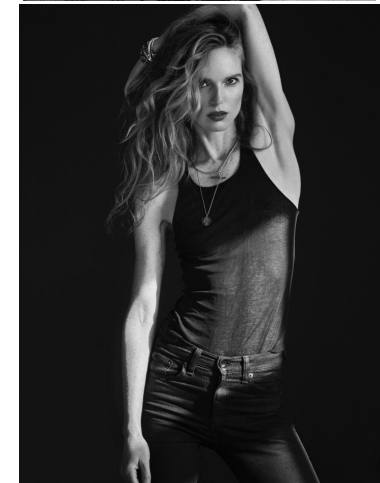

# KARIN

---

MODELS AGENCY

---

Nell REBOWE

Height : 5'10" / 178 cm | Bust : 32" / 81 cm | Waist : 24" / 61 cm | Hips : 35" / 89 cm | Shoe : 9.0 US / 6.5 UK | Hair Colour : Blonde Venetian | Eyes : Green

# KARIN

MODELS AGENCY

Nell REBOWE

Height : 5'10" / 178 cm | Bust : 32" / 81 cm | Waist : 24" / 61 cm | Hips : 35" / 89 cm | Shoe : 9.0 US / 6.5 UK | Hair Colour : Blonde Venetian | Eyes : Green

## MODELS AGENCY

Nell REBOWE

Height : 5'10" / 178 cm | Bust : 32" / 81 cm | Waist : 24" / 61 cm | Hips : 35" / 89 cm | Shoe : 9.0 US / 6.5 UK | Hair Colour : Blonde Venetian | Eyes : Green