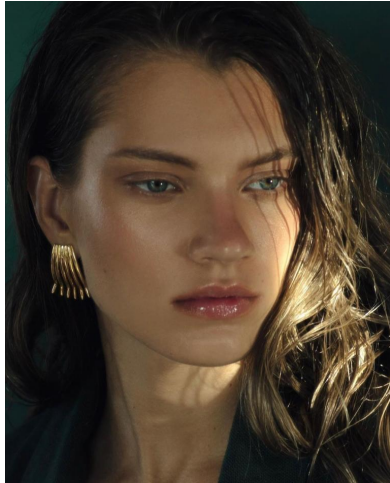


KARIN

MODELS AGENCY

Nika SHIROKOVA

Height : 5'9" / 175 cm | Bust : 32.5" / 82 cm | Hips : 34.5" / 88 cm | Shoe : 7.5 US / 5.5 UK | Hair Colour : Dark Blonde | Eyes : Blue/Grey

KARIN

MODELS AGENCY

Nika SHIROKOVA

Height : 5'9" / 175 cm | Bust : 32.5" / 82 cm | Hips : 34.5" / 88 cm | Shoe : 7.5 US / 5.5 UK | Hair Colour : Dark Blonde | Eyes : Blue/Grey

KARIN

MODELS AGENCY

Nika SHIROKOVA

Height : 5'9" / 175 cm | Bust : 32.5" / 82 cm | Hips : 34.5" / 88 cm | Shoe : 7.5 US / 5.5 UK | Hair Colour : Dark Blonde | Eyes : Blue/Grey

KARIN

MODELS AGENCY

Nika SHIROKOVA

Height : 5'9" / 175 cm | Bust : 32.5" / 82 cm | Hips : 34.5" / 88 cm | Shoe : 7.5 US / 5.5 UK | Hair Colour : Dark Blonde | Eyes : Blue/Grey