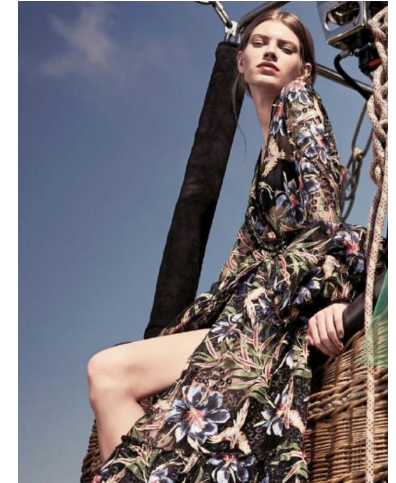


KARIN

MODELS AGENCY

Nika SHIROKOVA

Height : 5'9" / 175 cm | Bust : 32.5" / 82 cm | Hips : 34.5" / 88 cm | Shoe : 7.5 US / 5.5 UK | Hair Colour : Dark Blonde | Eyes : Blue/Grey

KARIN

MODELS AGENCY

Nika SHIROKOVA

Height : 5'9" / 175 cm | Bust : 32.5" / 82 cm | Hips : 34.5" / 88 cm | Shoe : 7.5 US / 5.5 UK | Hair Colour : Dark Blonde | Eyes : Blue/Grey

KARIN

MODELS AGENCY

Nika SHIROKOVA

Height : 5'9" / 175 cm | Bust : 32.5" / 82 cm | Hips : 34.5" / 88 cm | Shoe : 7.5 US / 5.5 UK | Hair Colour : Dark Blonde | Eyes : Blue/Grey