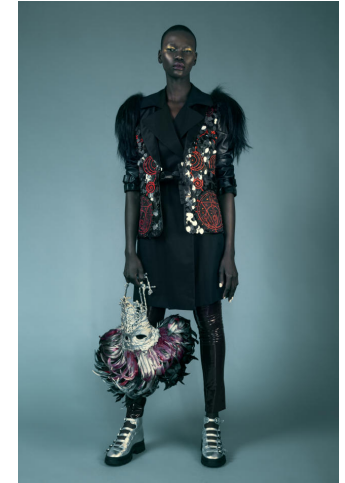


KARIN

MODELS AGENCY

Noelle MAITINTING

Height : 5'10.5" / 179 cm | Bust : 31" / 79 cm | Waist : 26" / 66 cm | Hips : 36.5" / 93 cm | Shoe : 8.5 US / 6.0 UK | Hair Colour : Black | Eyes : Black

KARIN

MODELS AGENCY

Noelle MAITINTING

Height : 5'10.5" / 179 cm | Bust : 31" / 79 cm | Waist : 26" / 66 cm | Hips : 36.5" / 93 cm | Shoe : 8.5 US / 6.0 UK | Hair Colour : Black | Eyes : Black

KARIN

MODELS AGENCY

Noelle MAITINTING