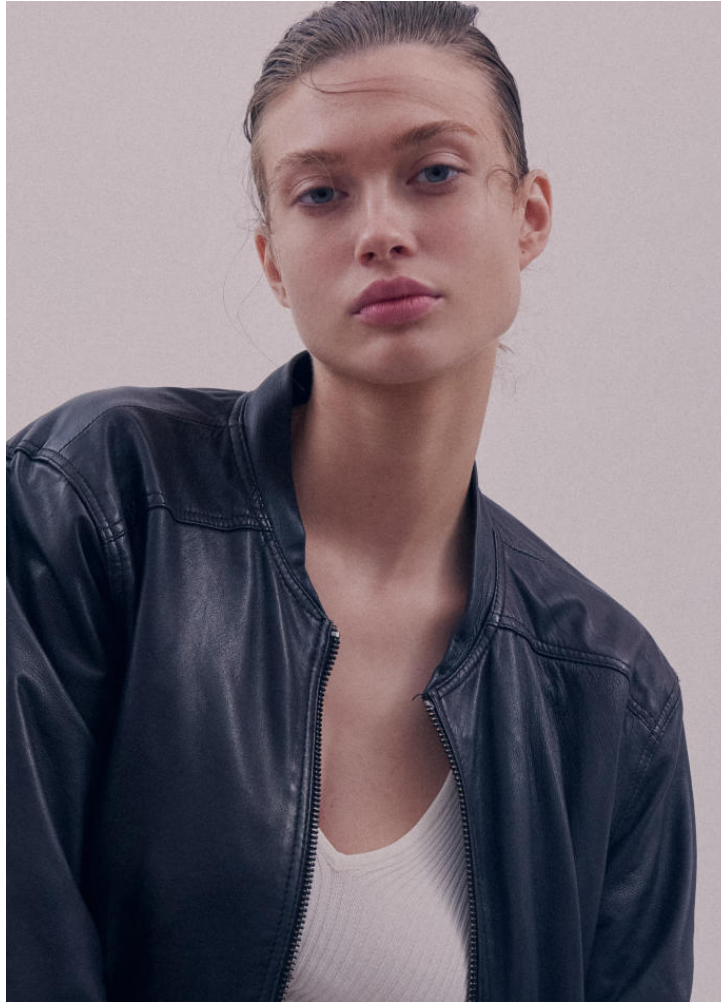

KARIN

MODELS AGENCY

OLGA GORBACHEVA

Height : 5'7" / 170 cm | Bust : 33.5" / 85 cm | Waist : 23.5" / 60 cm | Hips : 34.5" / 87 cm | Shoe : 6.0 US / 4.0 UK | Hair Colour : Light Brown | Eyes : Blue

KARIN
MODELS AGENCY

OLGA GORBACHEVA

Height : 5'7" / 170 cm | Bust : 33.5" / 85 cm | Waist : 23.5" / 60 cm | Hips : 34.5" / 87 cm | Shoe : 6.0 US / 4.0 UK | Hair Colour : Light Brown | Eyes : Blue

KARIN
MODELS AGENCY

OLGA GORBACHEVA