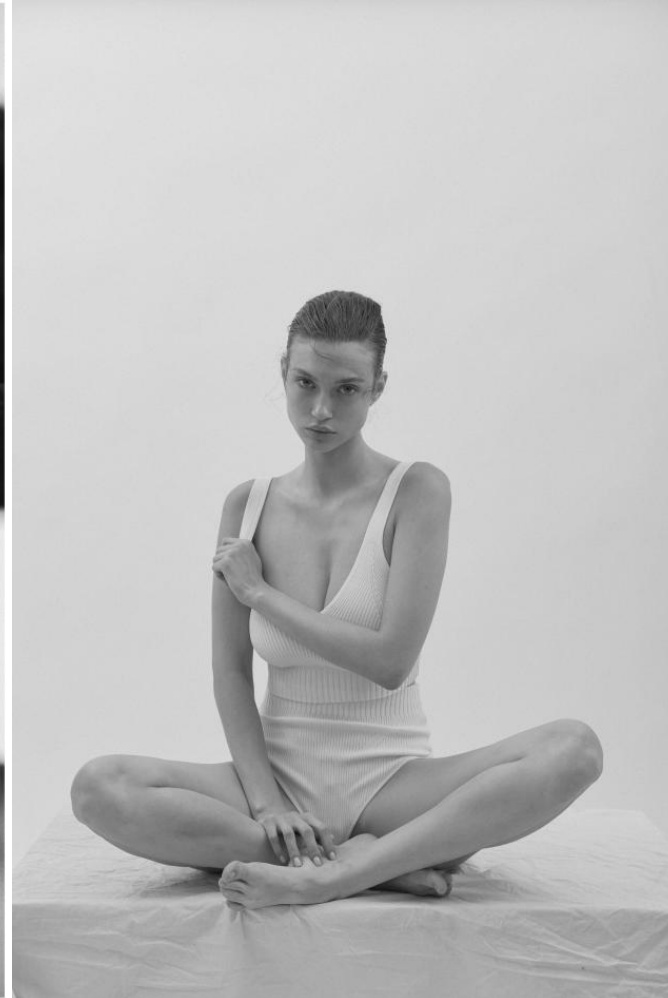

KARIN
MODELS AGENCY

OLGA GORBACHEVA

Height : 5'7" / 170 cm | Bust : 33.5" / 85 cm | Waist : 23.5" / 60 cm | Hips : 34.5" / 87 cm | Shoe : 6.0 US / 4.0 UK | Hair Colour : Light Brown | Eyes : Blue