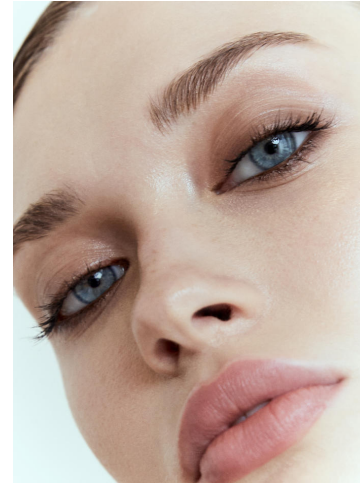

KARIN

MODELS AGENCY

OLGA GORBACHEVA

Height : 5'7" / 170 cm | Bust : 33.5" / 85 cm | Waist : 23.5" / 60 cm | Hips : 34.5" / 87 cm | Shoe : 6.0 US / 4.0 UK | Hair Colour : Light Brown | Eyes : Blue

KARIN
MODELS AGENCY

OLGA GORBACHEVA

Height : 5'7" / 170 cm | Bust : 33.5" / 85 cm | Waist : 23.5" / 60 cm | Hips : 34.5" / 87 cm | Shoe : 6.0 US / 4.0 UK | Hair Colour : Light Brown | Eyes : Blue

KARIN
MODELS AGENCY

OLGA GORBACHEVA

Height : 5'7" / 170 cm | Bust : 33.5" / 85 cm | Waist : 23.5" / 60 cm | Hips : 34.5" / 87 cm | Shoe : 6.0 US / 4.0 UK | Hair Colour : Light Brown | Eyes : Blue

KARIN

MODELS AGENCY

OLGA GORBACHEVA

Height : 5'7" / 170 cm | Bust : 33.5" / 85 cm | Waist : 23.5" / 60 cm | Hips : 34.5" / 87 cm | Shoe : 6.0 US / 4.0 UK | Hair Colour : Light Brown | Eyes : Blue