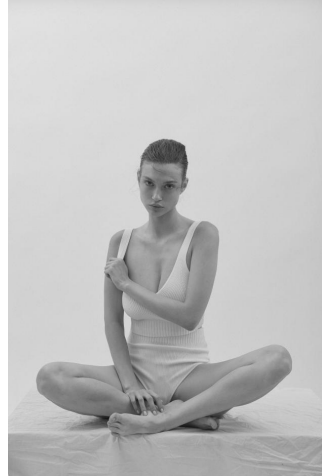

KARIN

MODELS AGENCY

OLGA GORBACHEVA

Height : 5'7" / 170 cm | Bust : 33.5" / 85 cm | Waist : 23.5" / 60 cm | Hips : 34.5" / 87 cm | Shoe : 6.0 US / 4.0 UK | Hair Colour : Light Brown | Eyes : Blue

KARIN
MODELS AGENCY

OLGA GORBACHEVA

Height : 5'7" / 170 cm | Bust : 33.5" / 85 cm | Waist : 23.5" / 60 cm | Hips : 34.5" / 87 cm | Shoe : 6.0 US / 4.0 UK | Hair Colour : Light Brown | Eyes : Blue

KARIN
MODELS AGENCY

OLGA GORBACHEVA

Height : 5'7" / 170 cm | Bust : 33.5" / 85 cm | Waist : 23.5" / 60 cm | Hips : 34.5" / 87 cm | Shoe : 6.0 US / 4.0 UK | Hair Colour : Light Brown | Eyes : Blue

KARIN

MODELS AGENCY

OLGA GORBACHEVA

Height : 5'7" / 170 cm | Bust : 33.5" / 85 cm | Waist : 23.5" / 60 cm | Hips : 34.5" / 87 cm | Shoe : 6.0 US / 4.0 UK | Hair Colour : Light Brown | Eyes : Blue