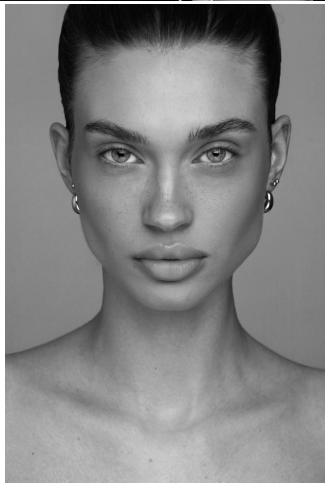

KARIN

MODELS AGENCY

OLGA GORBACHEVA

Height : 5'7" / 170 cm | Bust : 33.5" / 85 cm | Waist : 23.5" / 60 cm | Hips : 34.5" / 87 cm | Shoe : 6.0 US / 4.0 UK | Hair Colour : Light Brown | Eyes : Blue

KARIN
MODELS AGENCY

OLGA GORBACHEVA

Height : 5'7" / 170 cm | Bust : 33.5" / 85 cm | Waist : 23.5" / 60 cm | Hips : 34.5" / 87 cm | Shoe : 6.0 US / 4.0 UK | Hair Colour : Light Brown | Eyes : Blue

KARIN
MODELS AGENCY

OLGA GORBACHEVA

Height : 5'7" / 170 cm | Bust : 33.5" / 85 cm | Waist : 23.5" / 60 cm | Hips : 34.5" / 87 cm | Shoe : 6.0 US / 4.0 UK | Hair Colour : Light Brown | Eyes : Blue

KARIN

MODELS AGENCY

OLGA GORBACHEVA

Height : 5'7" / 170 cm | Bust : 33.5" / 85 cm | Waist : 23.5" / 60 cm | Hips : 34.5" / 87 cm | Shoe : 6.0 US / 4.0 UK | Hair Colour : Light Brown | Eyes : Blue