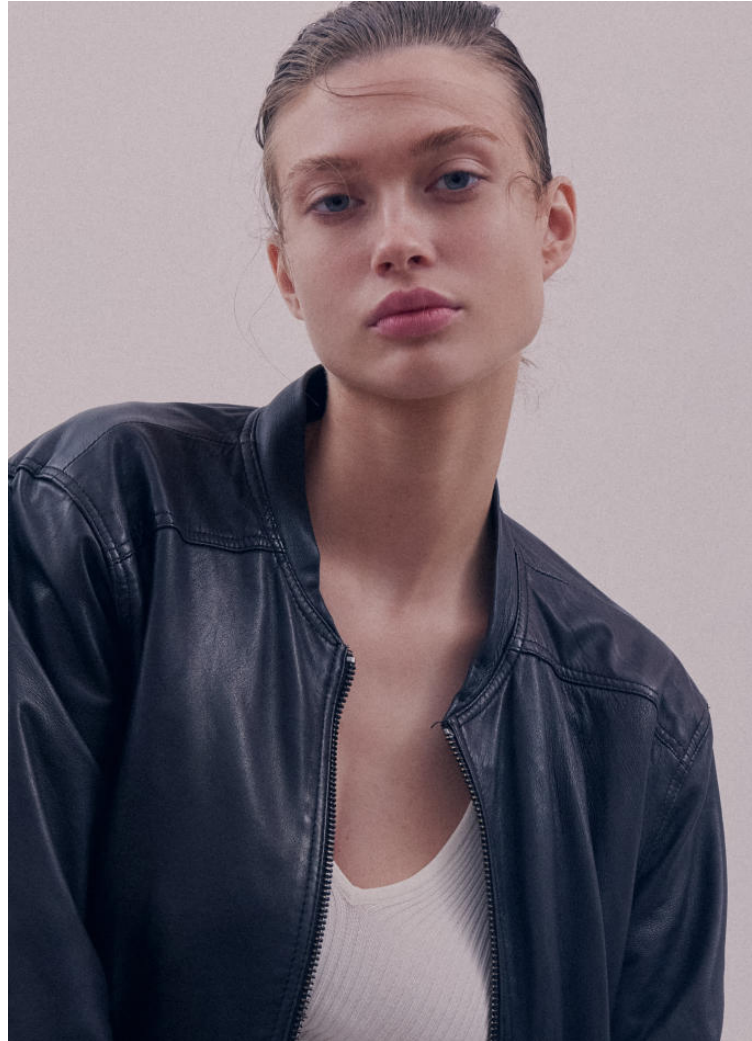

KARIN

MODELS AGENCY

OLGA GORBACHEVA

Height : 5'7" / 170 cm | Bust : 33.5" / 85 cm | Waist : 23.5" / 60 cm | Hips : 34.5" / 87 cm | Shoe : 6.0 US / 4.0 UK | Hair Colour : Light Brown | Eyes : Blue

KARIN
MODELS AGENCY

OLGA GORBACHEVA

Height : 5'7" / 170 cm | Bust : 33.5" / 85 cm | Waist : 23.5" / 60 cm | Hips : 34.5" / 87 cm | Shoe : 6.0 US / 4.0 UK | Hair Colour : Light Brown | Eyes : Blue

KARIN
MODELS AGENCY

OLGA GORBACHEVA