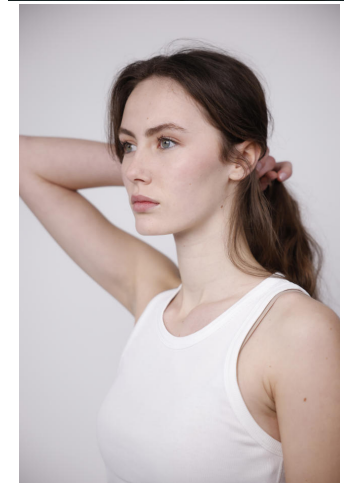

KARIN

MODELS AGENCY

Paolina

Height : 5'10" / 178 cm | Bust : 32.5" / 83 cm | Waist : 25.5" / 65 cm | Hips : 38.5" / 98 cm | Shoe : 9.0 US / 6.5 UK | Hair Colour : Brown | Eyes : Blue

KARIN

MODELS AGENCY

Paolina

Height : 5'10" / 178 cm | Bust : 32.5" / 83 cm | Waist : 25.5" / 65 cm | Hips : 38.5" / 98 cm | Shoe : 9.0 US / 6.5 UK | Hair Colour : Brown | Eyes : Blue

KARIN
MODELS AGENCY

Paolina

Height : 5'10" / 178 cm | Bust : 32.5" / 83 cm | Waist : 25.5" / 65 cm | Hips : 38.5" / 98 cm | Shoe : 9.0 US / 6.5 UK | Hair Colour : Brown | Eyes : Blue