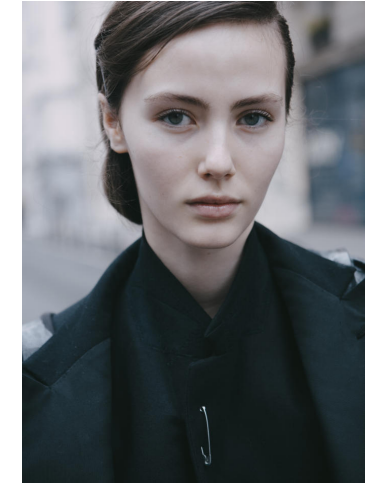

KARIN

MODELS AGENCY

Paolina

Height : 5'10" / 178 cm | Bust : 32.5" / 83 cm | Waist : 25.5" / 65 cm | Hips : 38.5" / 98 cm | Shoe : 9.0 US / 6.5 UK | Hair Colour : Brown | Eyes : Blue

KARIN

MODELS AGENCY

Paolina

Height : 5'10" / 178 cm | Bust : 32.5" / 83 cm | Waist : 25.5" / 65 cm | Hips : 38.5" / 98 cm | Shoe : 9.0 US / 6.5 UK | Hair Colour : Brown | Eyes : Blue

KARIN
MODELS AGENCY

Paolina

Height : 5'10" / 178 cm | Bust : 32.5" / 83 cm | Waist : 25.5" / 65 cm | Hips : 38.5" / 98 cm | Shoe : 9.0 US / 6.5 UK | Hair Colour : Brown | Eyes : Blue