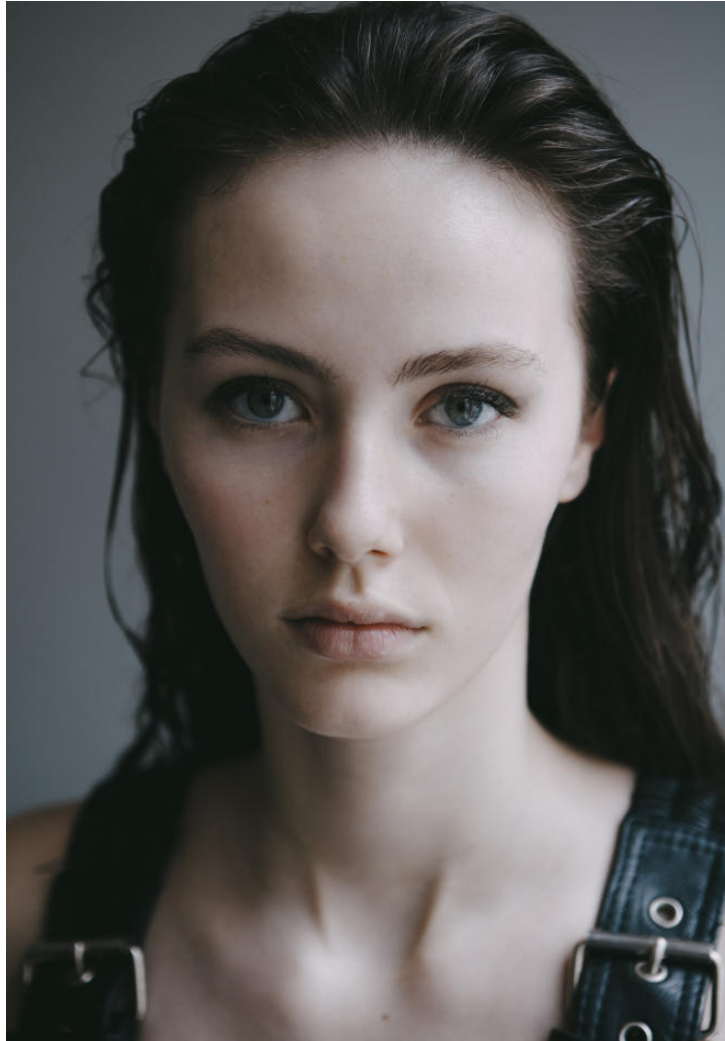

KARIN

MODELS AGENCY

Paolina

Height : 5'10" / 178 cm | Bust : 32.5" / 83 cm | Waist : 25.5" / 65 cm | Hips : 38.5" / 98 cm | Shoe : 9.0 US / 6.5 UK | Hair Colour : Brown | Eyes : Blue

KARIN

MODELS AGENCY

Paolina

Height : 5'10" / 178 cm | Bust : 32.5" / 83 cm | Waist : 25.5" / 65 cm | Hips : 38.5" / 98 cm | Shoe : 9.0 US / 6.5 UK | Hair Colour : Brown | Eyes : Blue

KARIN
MODELS AGENCY

Paolina

Height : 5'10" / 178 cm | Bust : 32.5" / 83 cm | Waist : 25.5" / 65 cm | Hips : 38.5" / 98 cm | Shoe : 9.0 US / 6.5 UK | Hair Colour : Brown | Eyes : Blue

KARIN

MODELS AGENCY

Paolina

Height : 5'10" / 178 cm | Bust : 32.5" / 83 cm | Waist : 25.5" / 65 cm | Hips : 38.5" / 98 cm | Shoe : 9.0 US / 6.5 UK | Hair Colour : Brown | Eyes : Blue