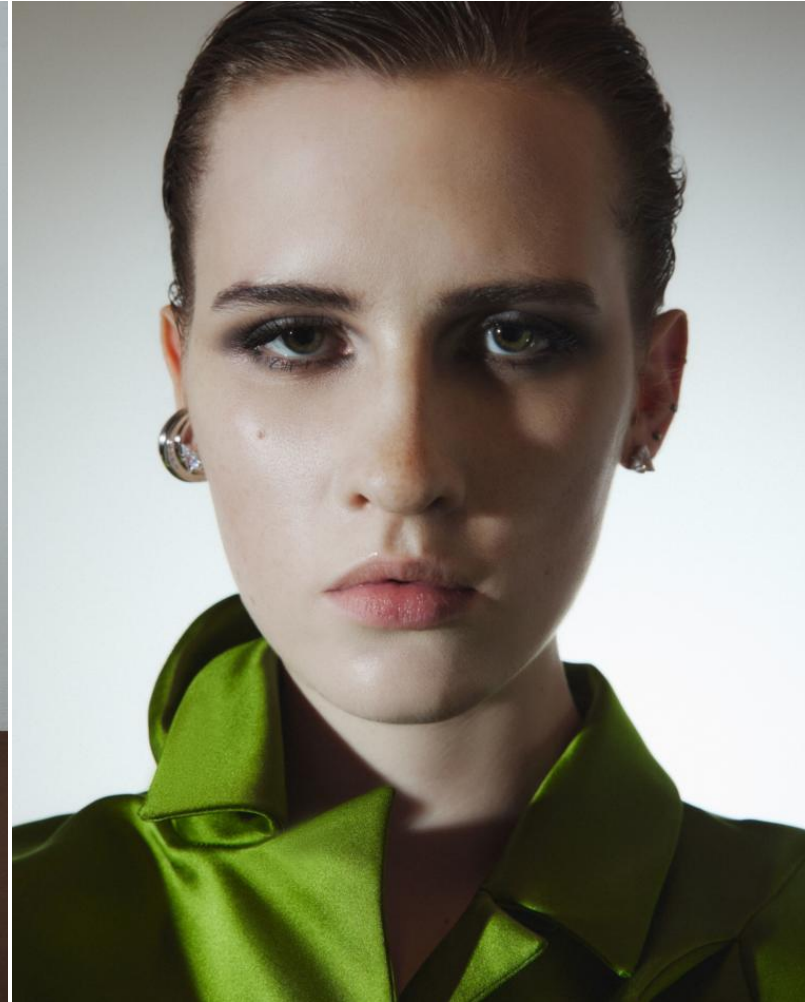

KARIN
MODELS AGENCY

Pati Bogusz

Height : 5'11" / 180 cm | Bust : 30.5" / 78 cm | Waist : 23.5" / 60 cm | Hips : 35.5" / 90 cm | Shoe : 8.0 US / 6.0 UK | Hair Colour : Brown | Eyes : Green