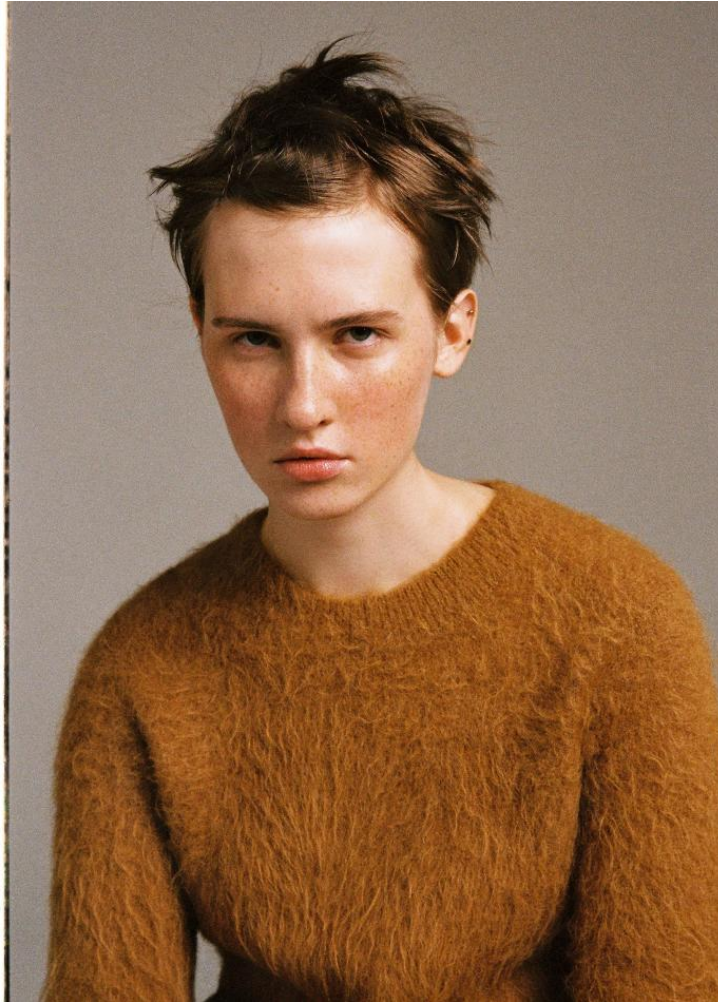

# KARIN

---

MODELS AGENCY

---

Pati Bogusz

Height : 5'11" / 180 cm | Bust : 30.5" / 78 cm | Waist : 23.5" / 60 cm | Hips : 35.5" / 90 cm | Shoe : 8.0 US / 6.0 UK | Hair Colour : Brown | Eyes : Green

**KARIN**  
MODELS AGENCY