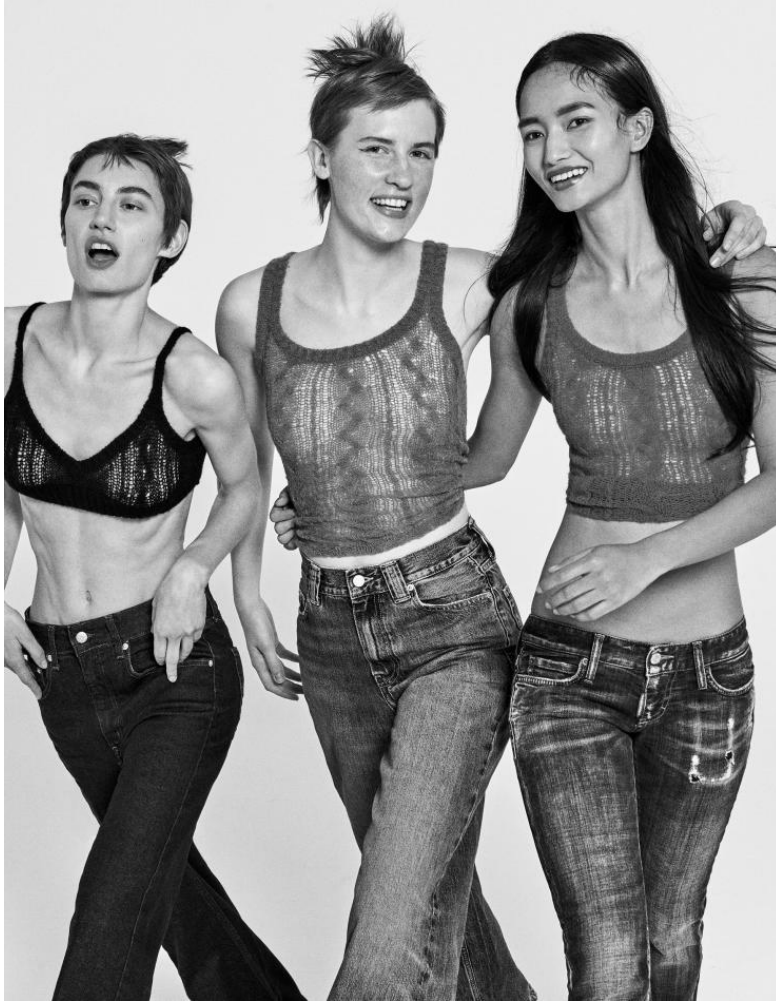

# KARIN

MODELS AGENCY

Pati Bogusz

Height : 5'11" / 180 cm | Bust : 30.5" / 78 cm | Waist : 23.5" / 60 cm | Hips : 35.5" / 90 cm | Shoe : 8.0 US / 6.0 UK | Hair Colour : Brown | Eyes : Green

**KARIN**  
MODELS AGENCY