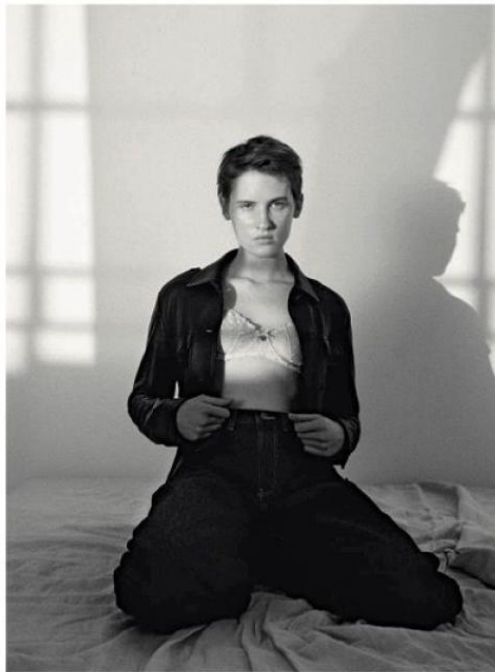

KARIN

MODELS AGENCY