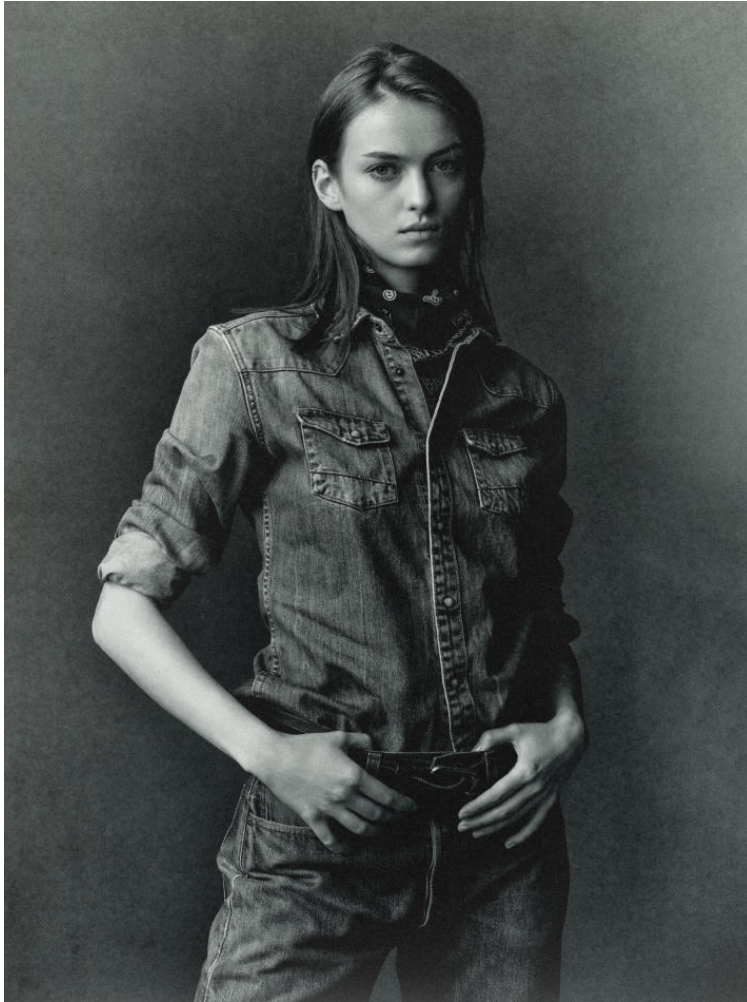

KARIN

MODELS AGENCY

Paulina Klieshcheva

Height : 5'11" / 180 cm | Bust : 33" / 84 cm | Waist : 24.5" / 62 cm | Hips : 36" / 91 cm | Hair Colour : Brunette | Eyes : Green/Grey