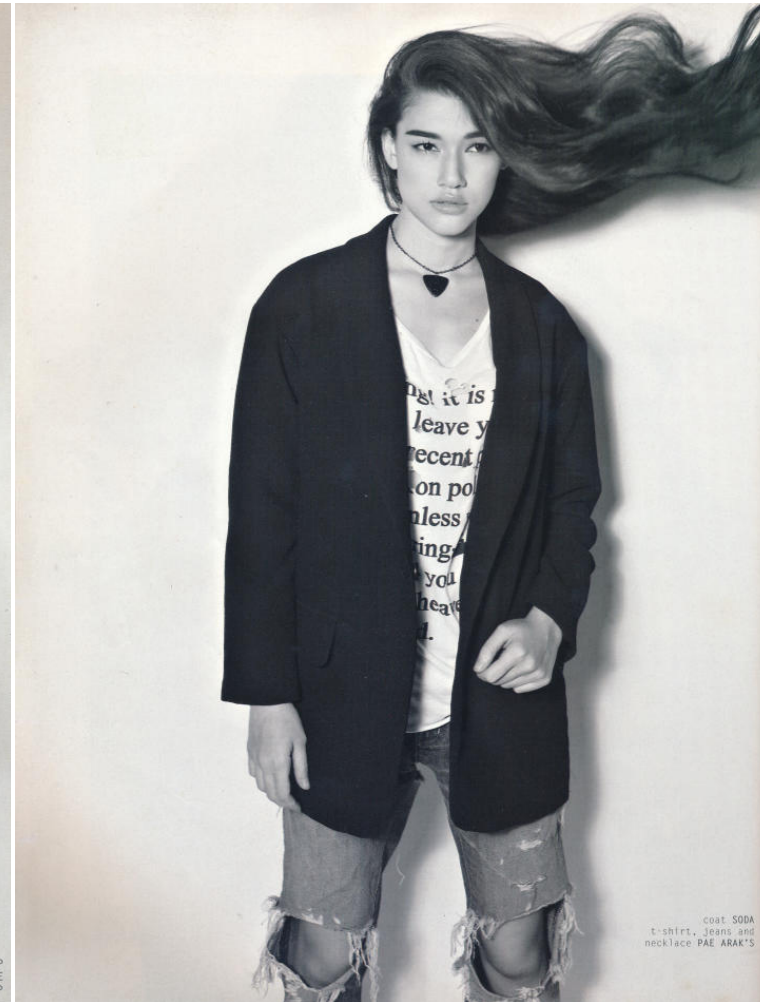

# KARIN

---

MODELS AGENCY

---

PIM BUBEARY

Height : 5'8" / 173 cm | Bust : 32" / 81 cm | Waist : 25" / 64 cm | Hips : 35" / 89 cm | Shoe : 8.0 US / 6.0 UK | Hair Colour : Dark Brown | Eyes : Hazel

# KARIN

MODELS AGENCY

PIM BUBEAR

Height : 5'8" / 173 cm | Bust : 32" / 81 cm | Waist : 25" / 64 cm | Hips : 35" / 89 cm | Shoe : 8.0 US / 6.0 UK | Hair Colour : Dark Brown | Eyes : Hazel