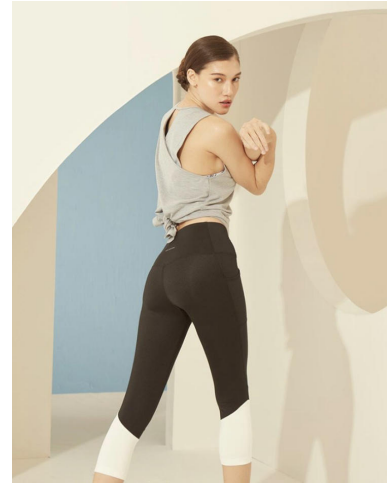


KARIN

MODELS AGENCY

PIM BUBEARY

Height : 5'8" / 173 cm | Bust : 32" / 81 cm | Waist : 25" / 64 cm | Hips : 35" / 89 cm | Shoe : 8.0 US / 6.0 UK | Hair Colour : Dark Brown | Eyes : Hazel

KARIN

MODELS AGENCY

PIM BUBEAR

Height : 5'8" / 173 cm | Bust : 32" / 81 cm | Waist : 25" / 64 cm | Hips : 35" / 89 cm | Shoe : 8.0 US / 6.0 UK | Hair Colour : Dark Brown | Eyes : Hazel

KARIN

MODELS AGENCY

PIM BUBEAR

Height : 5'8" / 173 cm | Bust : 32" / 81 cm | Waist : 25" / 64 cm | Hips : 35" / 89 cm | Shoe : 8.0 US / 6.0 UK | Hair Colour : Dark Brown | Eyes : Hazel

KARIN

MODELS AGENCY

PIM BUBEAR

Height : 5'8" / 173 cm | Bust : 32" / 81 cm | Waist : 25" / 64 cm | Hips : 35" / 89 cm | Shoe : 8.0 US / 6.0 UK | Hair Colour : Dark Brown | Eyes : Hazel