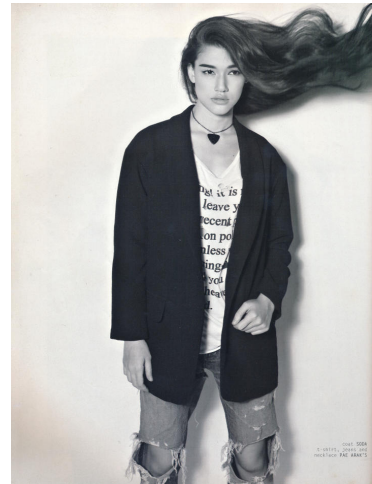


KARIN

MODELS AGENCY

PIM BUBEARY

Height : 5'8" / 173 cm | Bust : 32" / 81 cm | Waist : 25" / 64 cm | Hips : 35" / 89 cm | Shoe : 8.0 US / 6.0 UK | Hair Colour : Dark Brown | Eyes : Hazel

KARIN

MODELS AGENCY

PIM BUBEAR

Height : 5'8" / 173 cm | Bust : 32" / 81 cm | Waist : 25" / 64 cm | Hips : 35" / 89 cm | Shoe : 8.0 US / 6.0 UK | Hair Colour : Dark Brown | Eyes : Hazel

KARIN

MODELS AGENCY

PIM BUBEAR

Height : 5'8" / 173 cm | Bust : 32" / 81 cm | Waist : 25" / 64 cm | Hips : 35" / 89 cm | Shoe : 8.0 US / 6.0 UK | Hair Colour : Dark Brown | Eyes : Hazel

KARIN

MODELS AGENCY

PIM BUBEAR

Height : 5'8" / 173 cm | Bust : 32" / 81 cm | Waist : 25" / 64 cm | Hips : 35" / 89 cm | Shoe : 8.0 US / 6.0 UK | Hair Colour : Dark Brown | Eyes : Hazel