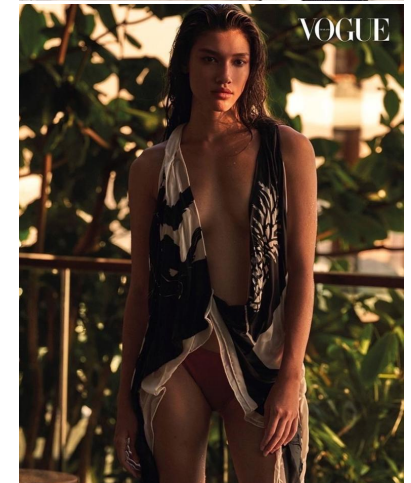


KARIN

MODELS AGENCY

PIM BUBEARY

Height : 5'8" / 173 cm | Bust : 32" / 81 cm | Waist : 25" / 64 cm | Hips : 35" / 89 cm | Shoe : 8.0 US / 6.0 UK | Hair Colour : Dark Brown | Eyes : Hazel

KARIN

MODELS AGENCY

PIM BUBEAR

Height : 5'8" / 173 cm | Bust : 32" / 81 cm | Waist : 25" / 64 cm | Hips : 35" / 89 cm | Shoe : 8.0 US / 6.0 UK | Hair Colour : Dark Brown | Eyes : Hazel

KARIN

MODELS AGENCY

PIM BUBEAR

Height : 5'8" / 173 cm | Bust : 32" / 81 cm | Waist : 25" / 64 cm | Hips : 35" / 89 cm | Shoe : 8.0 US / 6.0 UK | Hair Colour : Dark Brown | Eyes : Hazel