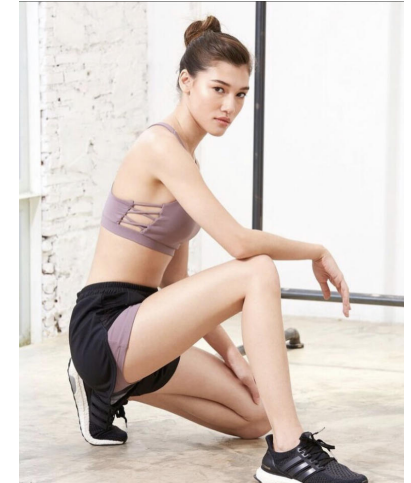


KARIN

MODELS AGENCY

PIM BUBEARY

Height : 5'8" / 173 cm | Bust : 32" / 81 cm | Waist : 25" / 64 cm | Hips : 35" / 89 cm | Shoe : 8.0 US / 6.0 UK | Hair Colour : Dark Brown | Eyes : Hazel

KARIN

MODELS AGENCY

PIM BUBEAR

Height : 5'8" / 173 cm | Bust : 32" / 81 cm | Waist : 25" / 64 cm | Hips : 35" / 89 cm | Shoe : 8.0 US / 6.0 UK | Hair Colour : Dark Brown | Eyes : Hazel

KARIN

MODELS AGENCY

PIM BUBEAR

Height : 5'8" / 173 cm | Bust : 32" / 81 cm | Waist : 25" / 64 cm | Hips : 35" / 89 cm | Shoe : 8.0 US / 6.0 UK | Hair Colour : Dark Brown | Eyes : Hazel

KARIN

MODELS AGENCY

PIM BUBEAR

Height : 5'8" / 173 cm | Bust : 32" / 81 cm | Waist : 25" / 64 cm | Hips : 35" / 89 cm | Shoe : 8.0 US / 6.0 UK | Hair Colour : Dark Brown | Eyes : Hazel