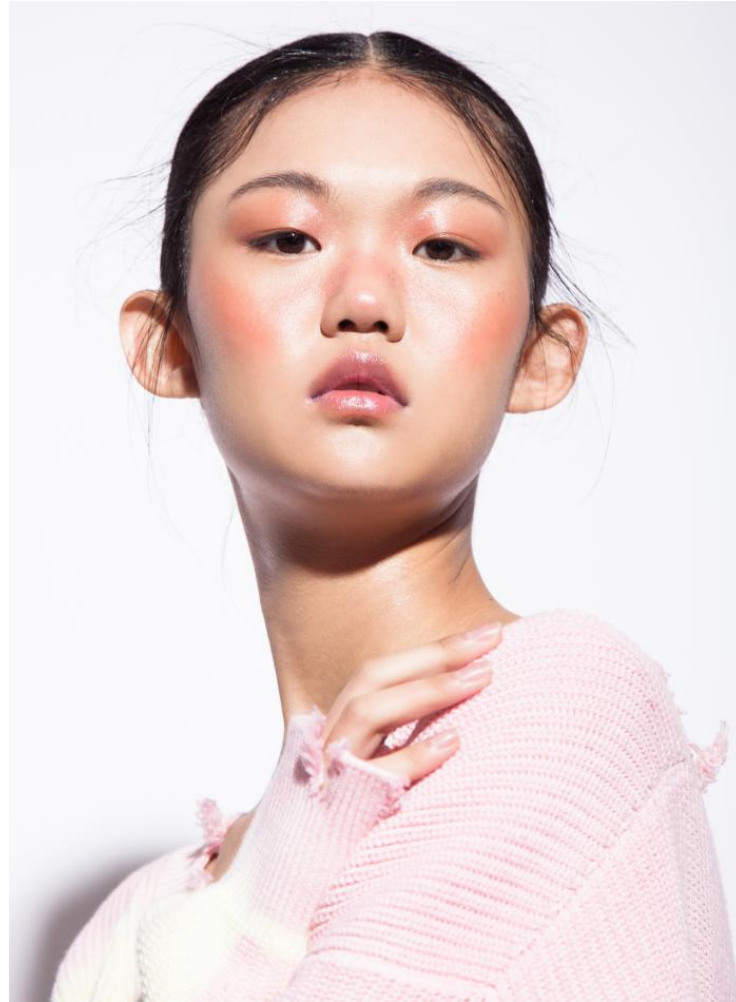

KARIN

MODELS AGENCY

Qin Xiaoyue

Height : 5'11" / 180 cm | Bust : 29" / 74 cm | Waist : 22" / 56 cm | Hips : 34" / 86 cm | Shoe : 8.0 US / 6.0 UK | Hair Colour : Dark Brown | Eyes : Brown

KARIN
MODELS AGENCY

Qin Xiaoyue

Height : 5'11" / 180 cm | Bust : 29" / 74 cm | Waist : 22" / 56 cm | Hips : 34" / 86 cm | Shoe : 8.0 US / 6.0 UK | Hair Colour : Dark Brown | Eyes : Brown

KARIN
MODELS AGENCY

Qin Xiaoyue

Height : 5'11" / 180 cm | Bust : 29" / 74 cm | Waist : 22" / 56 cm | Hips : 34" / 86 cm | Shoe : 8.0 US / 6.0 UK | Hair Colour : Dark Brown | Eyes : Brown