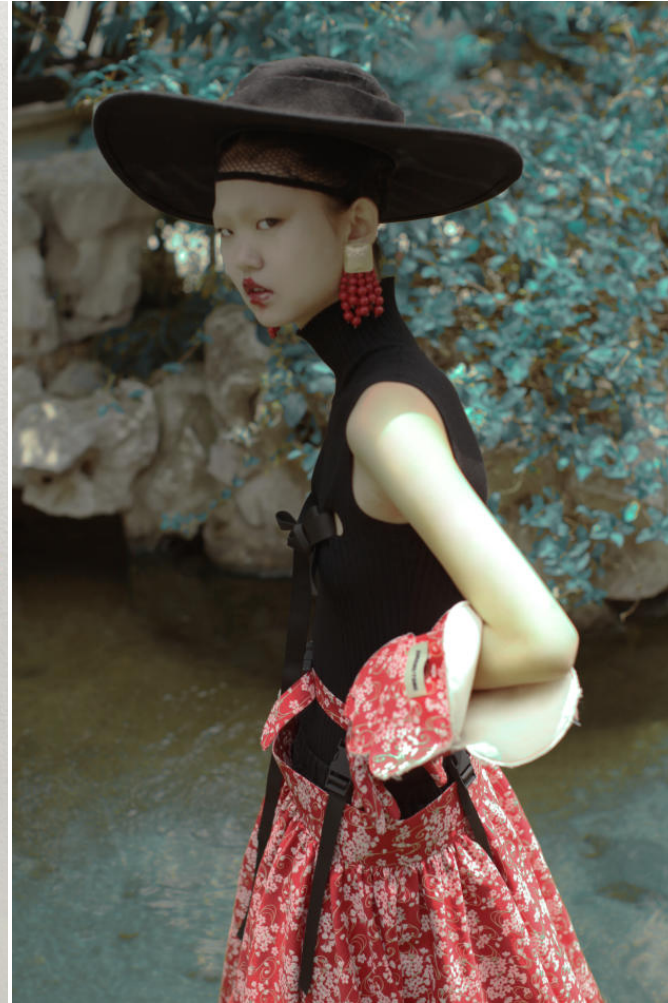

KARIN

MODELS AGENCY

Qin Xiaoyue

Height : 5'11" / 180 cm | Bust : 29" / 74 cm | Waist : 22" / 56 cm | Hips : 34" / 86 cm | Shoe : 8.0 US / 6.0 UK | Hair Colour : Dark Brown | Eyes : Brown

KARIN
MODELS AGENCY