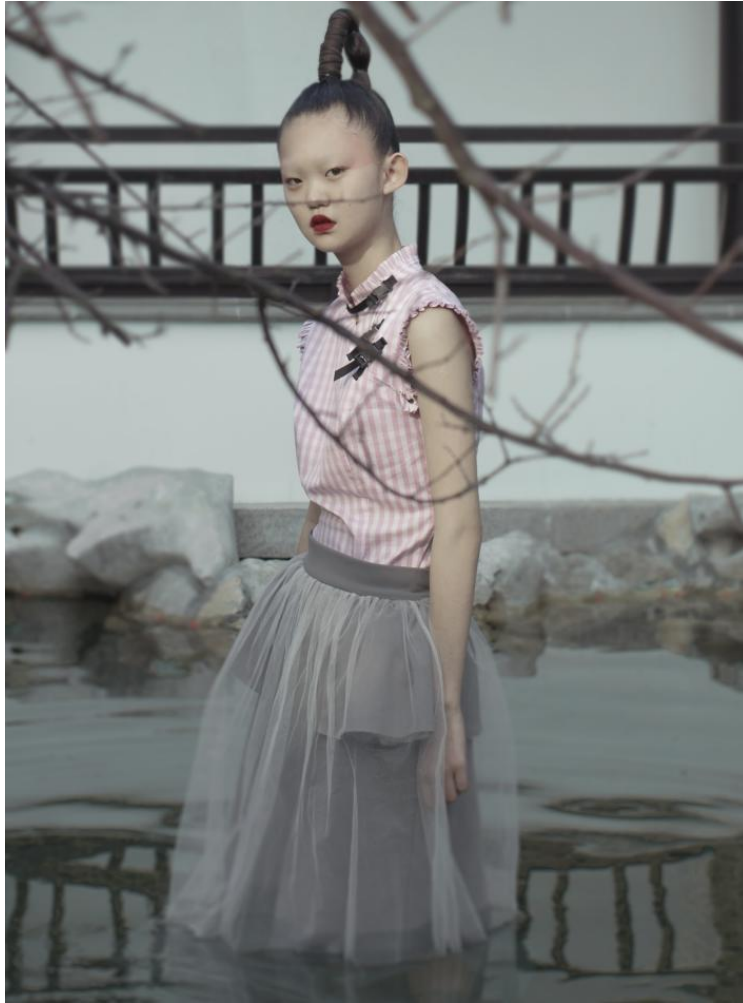

KARIN
MODELS AGENCY

Qin Xiaoyue

Height : 5'11" / 180 cm | Bust : 29" / 74 cm | Waist : 22" / 56 cm | Hips : 34" / 86 cm | Shoe : 8.0 US / 6.0 UK | Hair Colour : Dark Brown | Eyes : Brown

KARIN

MODELS AGENCY