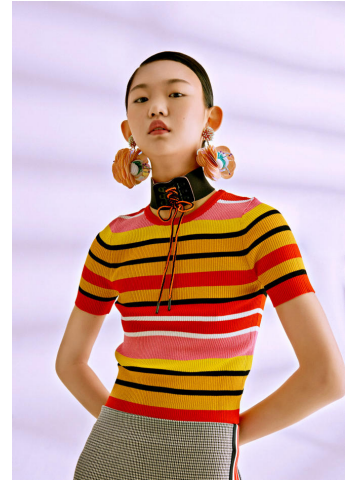

KARIN
MODELS AGENCY

Qin Xiaoyue

Height : 5'11" / 180 cm | Bust : 29" / 74 cm | Waist : 22" / 56 cm | Hips : 34" / 86 cm | Shoe : 8.0 US / 6.0 UK | Hair Colour : Dark Brown | Eyes : Brown