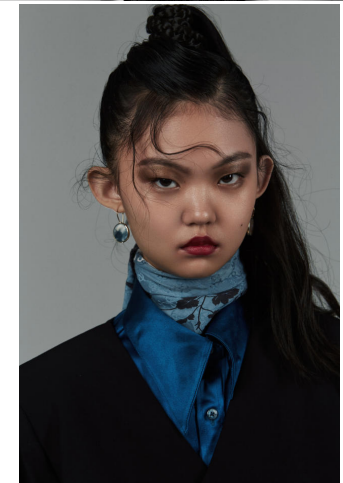

KARIN

MODELS AGENCY

Qin Xiaoyue

Height : 5'11" / 180 cm | Bust : 29" / 74 cm | Waist : 22" / 56 cm | Hips : 34" / 86 cm | Shoe : 8.0 US / 6.0 UK | Hair Colour : Dark Brown | Eyes : Brown

KARIN

MODELS AGENCY

Qin Xiaoyue

Height : 5'11" / 180 cm | Bust : 29" / 74 cm | Waist : 22" / 56 cm | Hips : 34" / 86 cm | Shoe : 8.0 US / 6.0 UK | Hair Colour : Dark Brown | Eyes : Brown

KARIN

MODELS AGENCY

Qin Xiaoyue

Height : 5'11" / 180 cm | Bust : 29" / 74 cm | Waist : 22" / 56 cm | Hips : 34" / 86 cm | Shoe : 8.0 US / 6.0 UK | Hair Colour : Dark Brown | Eyes : Brown