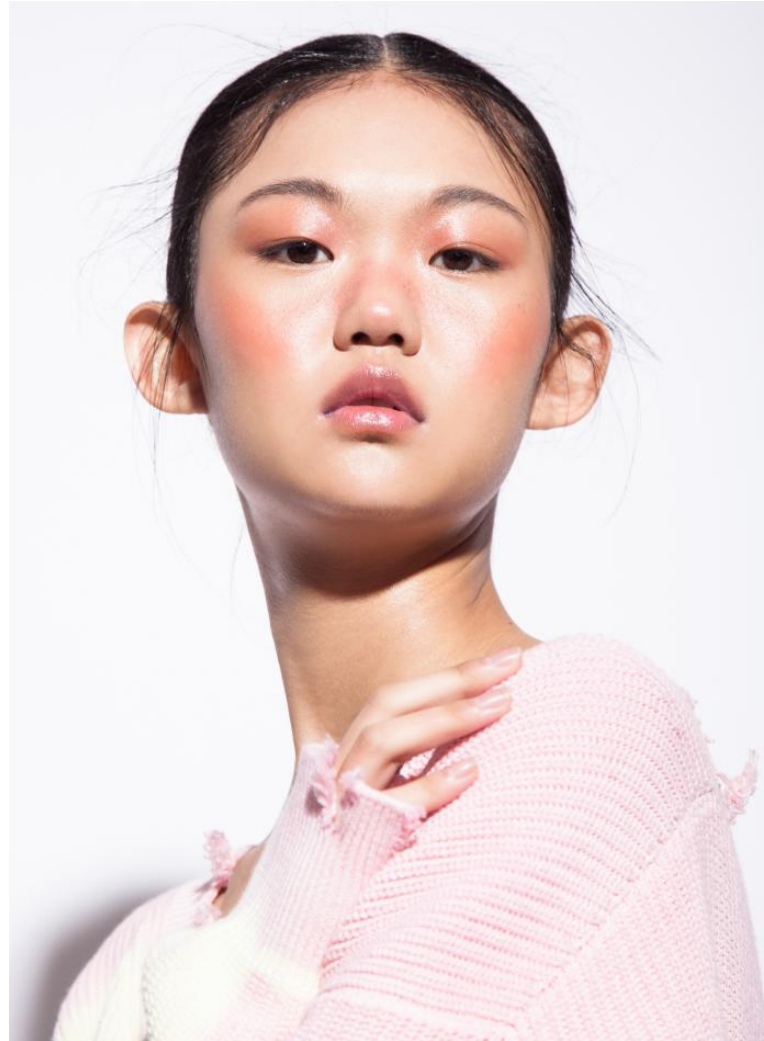

KARIN

MODELS AGENCY

Qin Xiaoyue

Height : 5'11" / 180 cm | Bust : 29" / 74 cm | Waist : 22" / 56 cm | Hips : 34" / 86 cm | Shoe : 8.0 US / 6.0 UK | Hair Colour : Dark Brown | Eyes : Brown

KARIN

MODELS AGENCY

Qin Xiaoyue

Height : 5'11" / 180 cm | Bust : 29" / 74 cm | Waist : 22" / 56 cm | Hips : 34" / 86 cm | Shoe : 8.0 US / 6.0 UK | Hair Colour : Dark Brown | Eyes : Brown

KARIN

MODELS AGENCY

Qin Xiaoyue

Height : 5'11" / 180 cm | Bust : 29" / 74 cm | Waist : 22" / 56 cm | Hips : 34" / 86 cm | Shoe : 8.0 US / 6.0 UK | Hair Colour : Dark Brown | Eyes : Brown