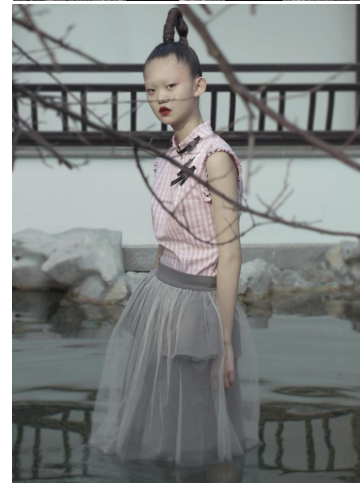

KARIN

MODELS AGENCY

Qin Xiaoyue

Height : 5'11" / 180 cm | Bust : 29" / 74 cm | Waist : 22" / 56 cm | Hips : 34" / 86 cm | Shoe : 8.0 US / 6.0 UK | Hair Colour : Dark Brown | Eyes : Brown

KARIN

MODELS AGENCY

Qin Xiaoyue

Height : 5'11" / 180 cm | Bust : 29" / 74 cm | Waist : 22" / 56 cm | Hips : 34" / 86 cm | Shoe : 8.0 US / 6.0 UK | Hair Colour : Dark Brown | Eyes : Brown

KARIN

MODELS AGENCY

Qin Xiaoyue

Height : 5'11" / 180 cm | Bust : 29" / 74 cm | Waist : 22" / 56 cm | Hips : 34" / 86 cm | Shoe : 8.0 US / 6.0 UK | Hair Colour : Dark Brown | Eyes : Brown