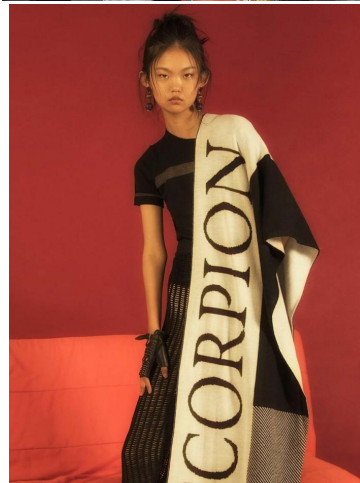

KARIN

MODELS AGENCY

Qin Xiaoyue

Height : 5'11" / 180 cm | Bust : 29" / 74 cm | Waist : 22" / 56 cm | Hips : 34" / 86 cm | Shoe : 8.0 US / 6.0 UK | Hair Colour : Dark Brown | Eyes : Brown

KARIN

MODELS AGENCY

Qin Xiaoyue

Height : 5'11" / 180 cm | Bust : 29" / 74 cm | Waist : 22" / 56 cm | Hips : 34" / 86 cm | Shoe : 8.0 US / 6.0 UK | Hair Colour : Dark Brown | Eyes : Brown

KARIN

MODELS AGENCY

Qin Xiaoyue

Height : 5'11" / 180 cm | Bust : 29" / 74 cm | Waist : 22" / 56 cm | Hips : 34" / 86 cm | Shoe : 8.0 US / 6.0 UK | Hair Colour : Dark Brown | Eyes : Brown