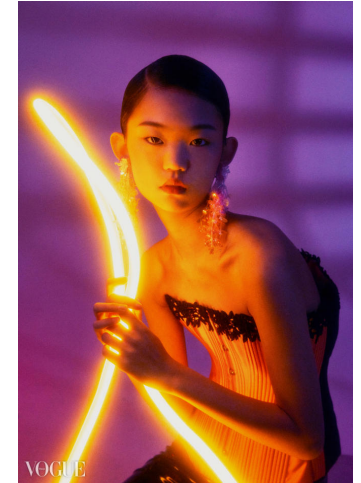

KARIN

MODELS AGENCY

Qin Xiaoyue

Height : 5'11" / 180 cm | Bust : 29" / 74 cm | Waist : 22" / 56 cm | Hips : 34" / 86 cm | Shoe : 8.0 US / 6.0 UK | Hair Colour : Dark Brown | Eyes : Brown

KARIN

MODELS AGENCY

Qin Xiaoyue

Height : 5'11" / 180 cm | Bust : 29" / 74 cm | Waist : 22" / 56 cm | Hips : 34" / 86 cm | Shoe : 8.0 US / 6.0 UK | Hair Colour : Dark Brown | Eyes : Brown

KARIN

MODELS AGENCY

Qin Xiaoyue

Height : 5'11" / 180 cm | Bust : 29" / 74 cm | Waist : 22" / 56 cm | Hips : 34" / 86 cm | Shoe : 8.0 US / 6.0 UK | Hair Colour : Dark Brown | Eyes : Brown