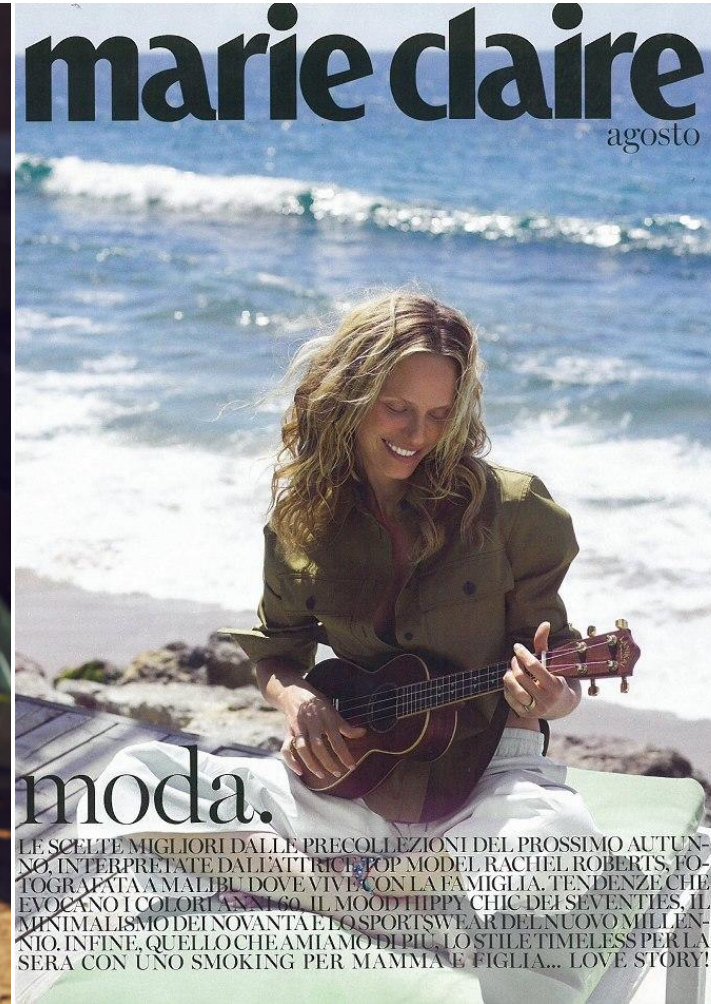

KARIN

MODELS AGENCY

RACHEL ROBERTS

Height : 5'9" / 175 cm | Bust : 34" / 86 cm | Waist : 25" / 63 cm | Hips : 36" / 91 cm | Shoe : 8.5 US / 6.0 UK | Hair Colour : Blonde | Eyes : Green