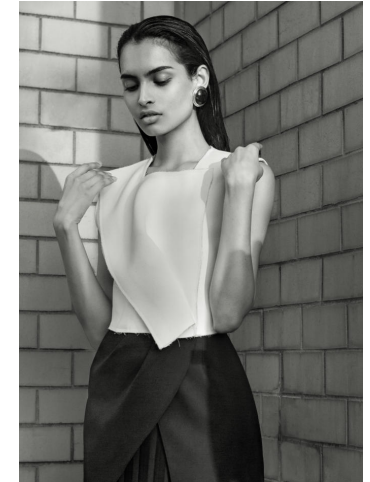


KARIN

MODELS AGENCY

Rasika NAVARE

Height : 5'8" / 173 cm | Bust : 30.5" / 78 cm | Waist : 23.5" / 60 cm | Hips : 35.5" / 90 cm | Hair Colour : Brown | Eyes : Brown

KARIN

MODELS AGENCY

Rasika NAVARE

Height : 5'8" / 173 cm | Bust : 30.5" / 78 cm | Waist : 23.5" / 60 cm | Hips : 35.5" / 90 cm | Hair Colour : Brown | Eyes : Brown

KARIN

MODELS AGENCY

Rasika NAVARE

Height : 5'8" / 173 cm | Bust : 30.5" / 78 cm | Waist : 23.5" / 60 cm | Hips : 35.5" / 90 cm | Hair Colour : Brown | Eyes : Brown

KARIN

MODELS AGENCY

MAKE-UP BY SOLELIO BELLONTE AND HAIR BY YVANNI TRAPATORI,
BOTH FROM ANIMA CREATIVE MANAGEMENT.

VEVH042626IN 111

Rasika NAVARE

Height : 5'8" / 173 cm | Bust : 30.5" / 78 cm | Waist : 23.5" / 60 cm | Hips : 35.5" / 90 cm | Hair Colour : Brown | Eyes : Brown