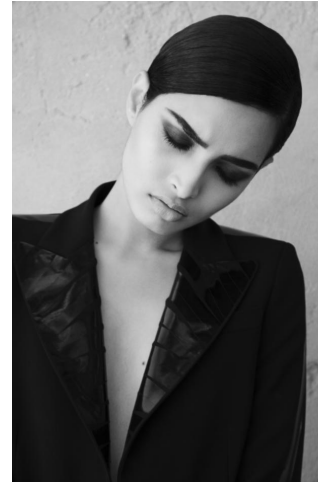


KARIN

MODELS AGENCY

Rasika NAVARE

Height : 5'8" / 173 cm | Bust : 30.5" / 78 cm | Waist : 23.5" / 60 cm | Hips : 35.5" / 90 cm | Hair Colour : Brown | Eyes : Brown

KARIN

MODELS AGENCY

Rasika NAVARE

Height : 5'8" / 173 cm | Bust : 30.5" / 78 cm | Waist : 23.5" / 60 cm | Hips : 35.5" / 90 cm | Hair Colour : Brown | Eyes : Brown

KARIN

MODELS AGENCY

Rasika NAVARE

Height : 5'8" / 173 cm | Bust : 30.5" / 78 cm | Waist : 23.5" / 60 cm | Hips : 35.5" / 90 cm | Hair Colour : Brown | Eyes : Brown

KARIN

MODELS AGENCY

MAKE-UP BY SOLELIO BELLONTE AND HAIR BY YVANNI TRAPATORI,
BOTH FROM ANIMA CREATIVE MANAGEMENT.

VEVH042626IN 111

Rasika NAVARE

Height : 5'8" / 173 cm | Bust : 30.5" / 78 cm | Waist : 23.5" / 60 cm | Hips : 35.5" / 90 cm | Hair Colour : Brown | Eyes : Brown