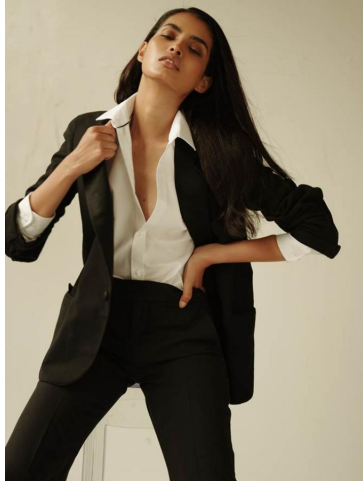


KARIN

MODELS AGENCY

Rasika NAVARE

Height : 5'8" / 173 cm | Bust : 30.5" / 78 cm | Waist : 23.5" / 60 cm | Hips : 35.5" / 90 cm | Hair Colour : Brown | Eyes : Brown

KARIN

MODELS AGENCY

Rasika NAVARE

Height : 5'8" / 173 cm | Bust : 30.5" / 78 cm | Waist : 23.5" / 60 cm | Hips : 35.5" / 90 cm | Hair Colour : Brown | Eyes : Brown

KARIN

MODELS AGENCY

Rasika NAVARE

Height : 5'8" / 173 cm | Bust : 30.5" / 78 cm | Waist : 23.5" / 60 cm | Hips : 35.5" / 90 cm | Hair Colour : Brown | Eyes : Brown

KARIN

MODELS AGENCY

MAKE-UP BY SOLELIO BELLONTE AND HAIR BY YVANNI TRAPATORI,
BOTH FROM ANIMA CREATIVE MANAGEMENT.

VEVH042626IN 111

Rasika NAVARE

Height : 5'8" / 173 cm | Bust : 30.5" / 78 cm | Waist : 23.5" / 60 cm | Hips : 35.5" / 90 cm | Hair Colour : Brown | Eyes : Brown