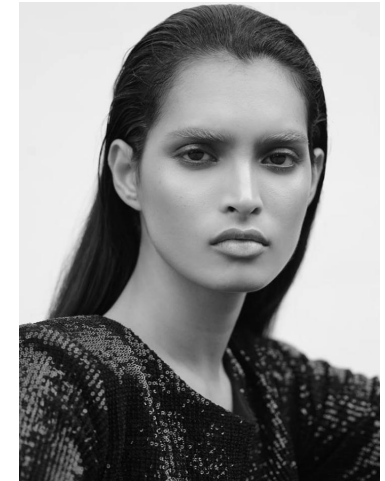


KARIN

MODELS AGENCY

Rasika NAVARE

Height : 5'8" / 173 cm | Bust : 30.5" / 78 cm | Waist : 23.5" / 60 cm | Hips : 35.5" / 90 cm | Hair Colour : Brown | Eyes : Brown

KARIN

MODELS AGENCY

Rasika NAVARE

Height : 5'8" / 173 cm | Bust : 30.5" / 78 cm | Waist : 23.5" / 60 cm | Hips : 35.5" / 90 cm | Hair Colour : Brown | Eyes : Brown

KARIN

MODELS AGENCY

Rasika NAVARE

Height : 5'8" / 173 cm | Bust : 30.5" / 78 cm | Waist : 23.5" / 60 cm | Hips : 35.5" / 90 cm | Hair Colour : Brown | Eyes : Brown

KARIN

MODELS AGENCY

MAKE-UP BY SOLELIO BELLONTE AND HAIR BY YVANNI TRAPATORI,
BOTH FROM ANIMA CREATIVE MANAGEMENT.

VEVH042626IN 111

Rasika NAVARE

Height : 5'8" / 173 cm | Bust : 30.5" / 78 cm | Waist : 23.5" / 60 cm | Hips : 35.5" / 90 cm | Hair Colour : Brown | Eyes : Brown