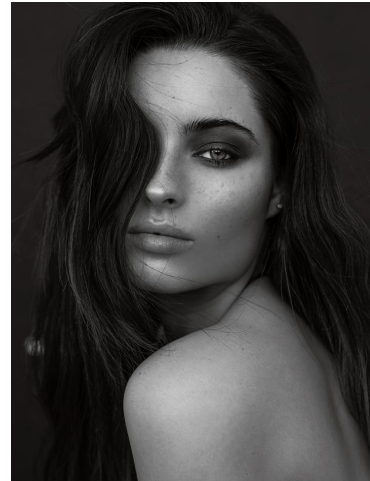


KARIN

MODELS AGENCY

RENEE SUSAN MURDEN

Height : 5'7" / 170 cm | Bust : 32" / 81 cm | Waist : 23" / 58 cm | Hips : 35" / 89 cm | Shoe : 7.5 US / 5.5 UK | Hair Colour : Dark Brown | Eyes : Blue

KARIN

MODELS AGENCY

RENEE SUSAN MURDEN

Height : 5'7" / 170 cm | Bust : 32" / 81 cm | Waist : 23" / 58 cm | Hips : 35" / 89 cm | Shoe : 7.5 US / 5.5 UK | Hair Colour : Dark Brown | Eyes : Blue

KARIN
MODELS AGENCY

RENEE SUSAN MURDEN

Height : 5'7" / 170 cm | Bust : 32" / 81 cm | Waist : 23" / 58 cm | Hips : 35" / 89 cm | Shoe : 7.5 US / 5.5 UK | Hair Colour : Dark Brown | Eyes : Blue

KARIN

MODELS AGENCY

RENEE SUSAN MURDEN

Height : 5'7" / 170 cm | Bust : 32" / 81 cm | Waist : 23" / 58 cm | Hips : 35" / 89 cm | Shoe : 7.5 US / 5.5 UK | Hair Colour : Dark Brown | Eyes : Blue