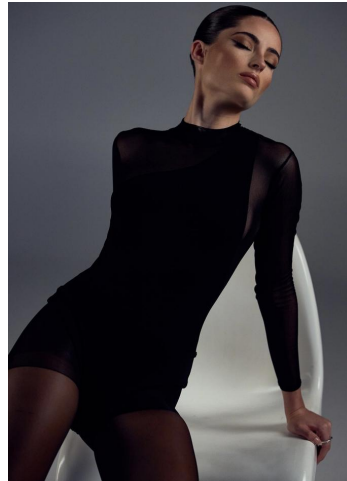


KARIN

MODELS AGENCY

RENEE SUSAN MURDEN

Height : 5'7" / 170 cm | Bust : 32" / 81 cm | Waist : 23" / 58 cm | Hips : 35" / 89 cm | Shoe : 7.5 US / 5.5 UK | Hair Colour : Dark Brown | Eyes : Blue

KARIN

MODELS AGENCY

RENEE SUSAN MURDEN

Height : 5'7" / 170 cm | Bust : 32" / 81 cm | Waist : 23" / 58 cm | Hips : 35" / 89 cm | Shoe : 7.5 US / 5.5 UK | Hair Colour : Dark Brown | Eyes : Blue

KARIN
MODELS AGENCY

RENEE SUSAN MURDEN

Height : 5'7" / 170 cm | Bust : 32" / 81 cm | Waist : 23" / 58 cm | Hips : 35" / 89 cm | Shoe : 7.5 US / 5.5 UK | Hair Colour : Dark Brown | Eyes : Blue

KARIN

MODELS AGENCY

RENEE SUSAN MURDEN

Height : 5'7" / 170 cm | Bust : 32" / 81 cm | Waist : 23" / 58 cm | Hips : 35" / 89 cm | Shoe : 7.5 US / 5.5 UK | Hair Colour : Dark Brown | Eyes : Blue