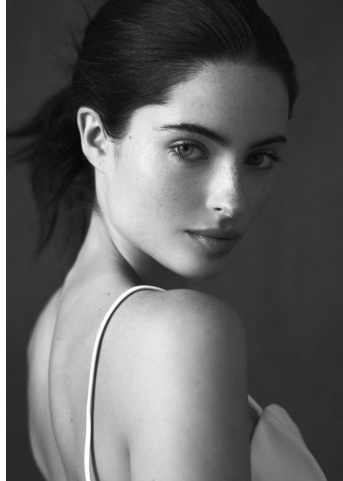


KARIN

MODELS AGENCY

RENEE SUSAN MURDEN

Height : 5'7" / 170 cm | Bust : 32" / 81 cm | Waist : 23" / 58 cm | Hips : 35" / 89 cm | Shoe : 7.5 US / 5.5 UK | Hair Colour : Dark Brown | Eyes : Blue

KARIN

MODELS AGENCY

RENEE SUSAN MURDEN

Height : 5'7" / 170 cm | Bust : 32" / 81 cm | Waist : 23" / 58 cm | Hips : 35" / 89 cm | Shoe : 7.5 US / 5.5 UK | Hair Colour : Dark Brown | Eyes : Blue

KARIN
MODELS AGENCY

RENEE SUSAN MURDEN

Height : 5'7" / 170 cm | Bust : 32" / 81 cm | Waist : 23" / 58 cm | Hips : 35" / 89 cm | Shoe : 7.5 US / 5.5 UK | Hair Colour : Dark Brown | Eyes : Blue

KARIN

MODELS AGENCY

RENEE SUSAN MURDEN

Height : 5'7" / 170 cm | Bust : 32" / 81 cm | Waist : 23" / 58 cm | Hips : 35" / 89 cm | Shoe : 7.5 US / 5.5 UK | Hair Colour : Dark Brown | Eyes : Blue