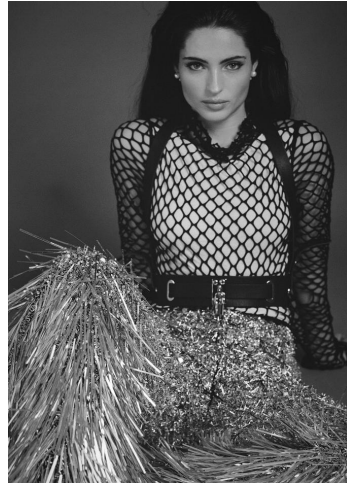


KARIN

MODELS AGENCY

RENEE SUSAN MURDEN

Height : 5'7" / 170 cm | Bust : 32" / 81 cm | Waist : 23" / 58 cm | Hips : 35" / 89 cm | Shoe : 7.5 US / 5.5 UK | Hair Colour : Dark Brown | Eyes : Blue

KARIN

MODELS AGENCY

RENEE SUSAN MURDEN

Height : 5'7" / 170 cm | Bust : 32" / 81 cm | Waist : 23" / 58 cm | Hips : 35" / 89 cm | Shoe : 7.5 US / 5.5 UK | Hair Colour : Dark Brown | Eyes : Blue

KARIN
MODELS AGENCY

RENEE SUSAN MURDEN

Height : 5'7" / 170 cm | Bust : 32" / 81 cm | Waist : 23" / 58 cm | Hips : 35" / 89 cm | Shoe : 7.5 US / 5.5 UK | Hair Colour : Dark Brown | Eyes : Blue

KARIN

MODELS AGENCY

RENEE SUSAN MURDEN

Height : 5'7" / 170 cm | Bust : 32" / 81 cm | Waist : 23" / 58 cm | Hips : 35" / 89 cm | Shoe : 7.5 US / 5.5 UK | Hair Colour : Dark Brown | Eyes : Blue