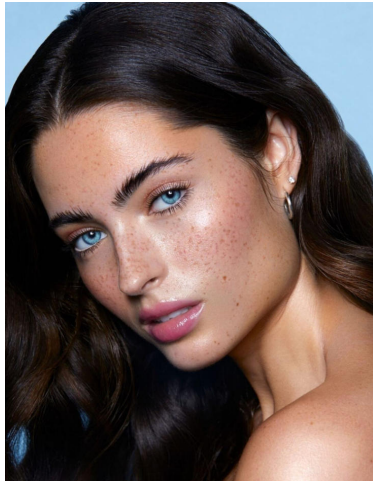


KARIN

MODELS AGENCY

RENEE SUSAN MURDEN

Height : 5'7" / 170 cm | Bust : 32" / 81 cm | Waist : 23" / 58 cm | Hips : 35" / 89 cm | Shoe : 7.5 US / 5.5 UK | Hair Colour : Dark Brown | Eyes : Blue

KARIN

MODELS AGENCY

RENEE SUSAN MURDEN

Height : 5'7" / 170 cm | Bust : 32" / 81 cm | Waist : 23" / 58 cm | Hips : 35" / 89 cm | Shoe : 7.5 US / 5.5 UK | Hair Colour : Dark Brown | Eyes : Blue

KARIN
MODELS AGENCY

RENEE SUSAN MURDEN

Height : 5'7" / 170 cm | Bust : 32" / 81 cm | Waist : 23" / 58 cm | Hips : 35" / 89 cm | Shoe : 7.5 US / 5.5 UK | Hair Colour : Dark Brown | Eyes : Blue

KARIN

MODELS AGENCY

RENEE SUSAN MURDEN

Height : 5'7" / 170 cm | Bust : 32" / 81 cm | Waist : 23" / 58 cm | Hips : 35" / 89 cm | Shoe : 7.5 US / 5.5 UK | Hair Colour : Dark Brown | Eyes : Blue