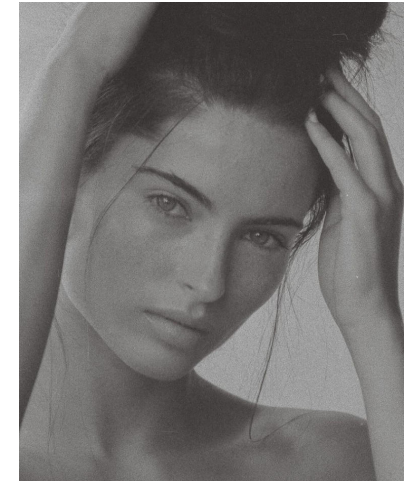


KARIN

MODELS AGENCY

RENEE SUSAN MURDEN

Height : 5'7" / 170 cm | Bust : 32" / 81 cm | Waist : 23" / 58 cm | Hips : 35" / 89 cm | Shoe : 7.5 US / 5.5 UK | Hair Colour : Dark Brown | Eyes : Blue

KARIN

MODELS AGENCY

RENEE SUSAN MURDEN

Height : 5'7" / 170 cm | Bust : 32" / 81 cm | Waist : 23" / 58 cm | Hips : 35" / 89 cm | Shoe : 7.5 US / 5.5 UK | Hair Colour : Dark Brown | Eyes : Blue

KARIN
MODELS AGENCY

RENEE SUSAN MURDEN

Height : 5'7" / 170 cm | Bust : 32" / 81 cm | Waist : 23" / 58 cm | Hips : 35" / 89 cm | Shoe : 7.5 US / 5.5 UK | Hair Colour : Dark Brown | Eyes : Blue

KARIN

MODELS AGENCY

RENEE SUSAN MURDEN

Height : 5'7" / 170 cm | Bust : 32" / 81 cm | Waist : 23" / 58 cm | Hips : 35" / 89 cm | Shoe : 7.5 US / 5.5 UK | Hair Colour : Dark Brown | Eyes : Blue