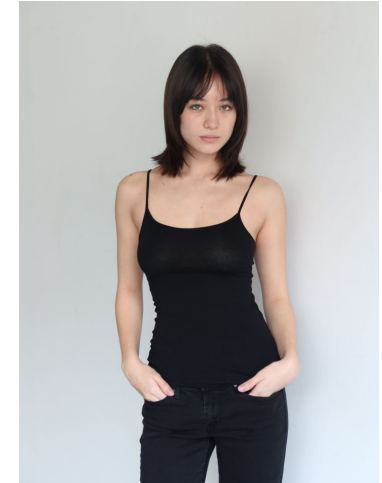

KARIN
MODELS AGENCY

Sakura Scheidl

Height : 5'7" / 170 cm | Bust : 33.5" / 85 cm | Waist : 25" / 64 cm | Hips : 36" / 91 cm | Shoe : 8.0 US / 6.0 UK | Hair Colour : Dark Brown | Eyes : Blue/Green