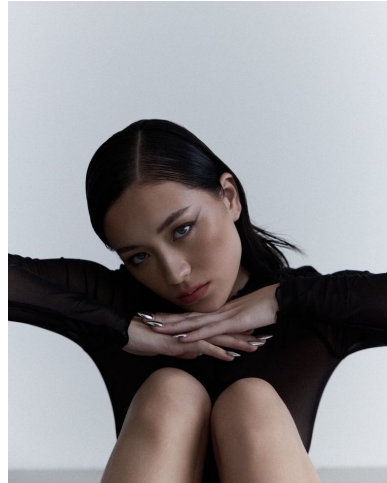

KARIN

MODELS AGENCY

Sakura Scheidl

Height : 5'7" / 170 cm | Bust : 33.5" / 85 cm | Waist : 25" / 64 cm | Hips : 36" / 91 cm | Shoe : 8.0 US / 6.0 UK | Hair Colour : Dark Brown | Eyes : Blue/Green