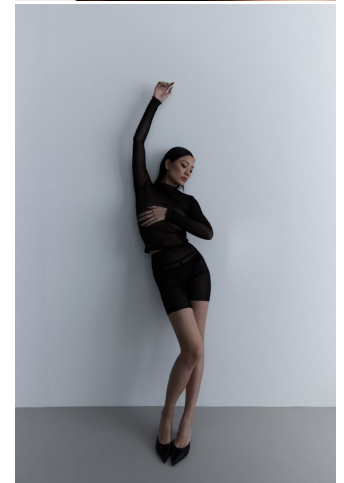

KARIN

MODELS AGENCY

Sakura Scheidl

Height : 5'7" / 170 cm | Bust : 33.5" / 85 cm | Waist : 25" / 64 cm | Hips : 36" / 91 cm | Shoe : 8.0 US / 6.0 UK | Hair Colour : Dark Brown | Eyes : Blue/Green