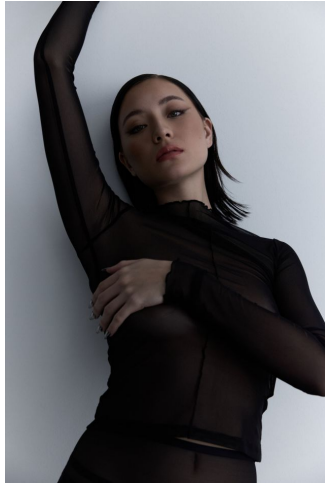

KARIN
MODELS AGENCY

Sakura Scheidl

Height : 5'7" / 170 cm | Bust : 33.5" / 85 cm | Waist : 25" / 64 cm | Hips : 36" / 91 cm | Shoe : 8.0 US / 6.0 UK | Hair Colour : Dark Brown | Eyes : Blue/Green