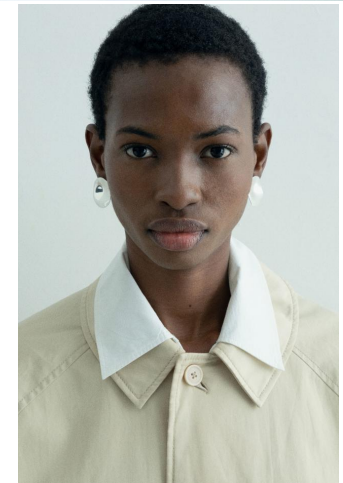

# KARIN

---

MODELS AGENCY

---

Sandra NZE

Height : 5'10.5" / 179 cm | Bust : 31.5" / 80 cm | Waist : 24" / 61 cm | Hips : 35" / 89 cm | Shoe : 10.0 US / 7.0 UK | Hair Colour : Black | Eyes : Brown

**KARIN**  
MODELS AGENCY

**Sandra NZE**

Height : 5'10.5" / 179 cm | Bust : 31.5" / 80 cm | Waist : 24" / 61 cm | Hips : 35" / 89 cm | Shoe : 10.0 US / 7.0 UK | Hair Colour : Black | Eyes : Brown

**KARIN**  
MODELS AGENCY

**Sandra NZE**

Height : 5'10.5" / 179 cm | Bust : 31.5" / 80 cm | Waist : 24" / 61 cm | Hips : 35" / 89 cm | Shoe : 10.0 US / 7.0 UK | Hair Colour : Black | Eyes : Brown

---