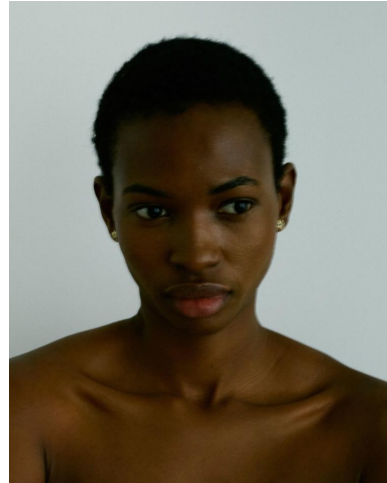

# KARIN

---

MODELS AGENCY

---

Sandra NZE

Height : 5'10.5" / 179 cm | Bust : 31.5" / 80 cm | Waist : 24" / 61 cm | Hips : 35" / 89 cm | Shoe : 10.0 US / 7.0 UK | Hair Colour : Black | Eyes : Brown

**KARIN**  
MODELS AGENCY

**Sandra NZE**

Height : 5'10.5" / 179 cm | Bust : 31.5" / 80 cm | Waist : 24" / 61 cm | Hips : 35" / 89 cm | Shoe : 10.0 US / 7.0 UK | Hair Colour : Black | Eyes : Brown

**KARIN**  
MODELS AGENCY

**Sandra NZE**

Height : 5'10.5" / 179 cm | Bust : 31.5" / 80 cm | Waist : 24" / 61 cm | Hips : 35" / 89 cm | Shoe : 10.0 US / 7.0 UK | Hair Colour : Black | Eyes : Brown

---