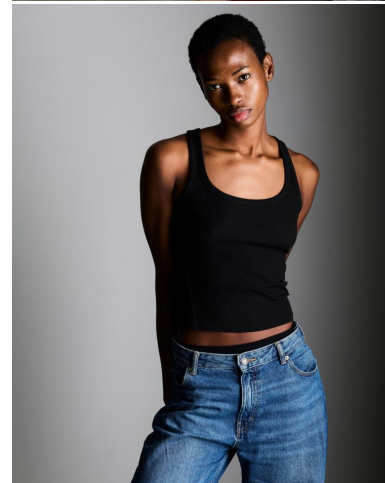

KARIN
MODELS AGENCY

Sandra NZE

Height : 5'10.5" / 179 cm | Bust : 31.5" / 80 cm | Waist : 24" / 61 cm | Hips : 35" / 89 cm | Shoe : 10.0 US / 7.0 UK | Hair Colour : Black | Eyes : Brown