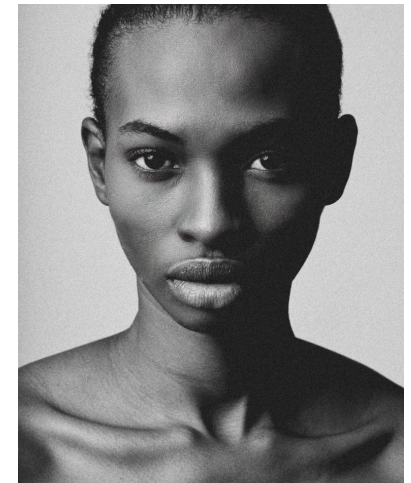

# KARIN

---

MODELS AGENCY

---

Sandra NZE

Height : 5'10.5" / 179 cm | Bust : 31.5" / 80 cm | Waist : 24" / 61 cm | Hips : 35" / 89 cm | Shoe : 10.0 US / 7.0 UK | Hair Colour : Black | Eyes : Brown

**KARIN**  
MODELS AGENCY

**Sandra NZE**

Height : 5'10.5" / 179 cm | Bust : 31.5" / 80 cm | Waist : 24" / 61 cm | Hips : 35" / 89 cm | Shoe : 10.0 US / 7.0 UK | Hair Colour : Black | Eyes : Brown

**KARIN**  
MODELS AGENCY

**Sandra NZE**