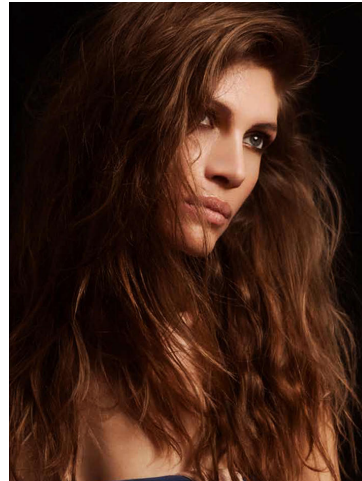

# KARIN

---

MODELS AGENCY

---

Sara Maria DYRBERG

Height : 5'11.5" / 181 cm | Bust : 32" / 81 cm | Waist : 25.5" / 65 cm | Hips : 37" / 94 cm | Shoe : 10.0 US / 7.0 UK | Hair Colour : Dark Blonde | Eyes : Blue

# KARIN

MODELS AGENCY

Sara Maria DYRBERG

Height : 5'11.5" / 181 cm | Bust : 32" / 81 cm | Waist : 25.5" / 65 cm | Hips : 37" / 94 cm | Shoe : 10.0 US / 7.0 UK | Hair Colour : Dark Blonde | Eyes : Blue

# KARIN

MODELS AGENCY

Sara Maria DYRBERG

Height : 5'11.5" / 181 cm | Bust : 32" / 81 cm | Waist : 25.5" / 65 cm | Hips : 37" / 94 cm | Shoe : 10.0 US / 7.0 UK | Hair Colour : Dark Blonde | Eyes : Blue

---