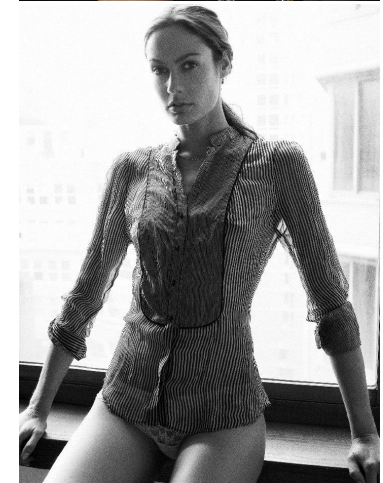

# KARIN

---

MODELS AGENCY

---

SARAH KICKUTH

Height : 5'11" / 180 cm | Bust : 34.5" / 87 cm | Waist : 24.5" / 62 cm | Hips : 35.5" / 90 cm | Shoe : 9.0 US / 6.5 UK | Hair Colour : Dark Brown | Eyes : Green

# KARIN

MODELS AGENCY

SARAH KICKUTH

Height : 5'11" / 180 cm | Bust : 34.5" / 87 cm | Waist : 24.5" / 62 cm | Hips : 35.5" / 90 cm | Shoe : 9.0 US / 6.5 UK | Hair Colour : Dark Brown | Eyes : Green