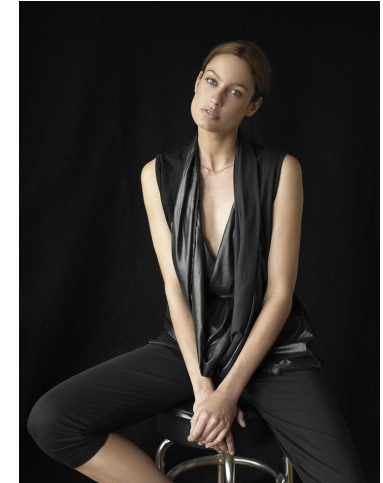


KARIN

MODELS AGENCY

SARAH KICKUTH

Height : 5'11" / 180 cm | Bust : 34.5" / 87 cm | Waist : 24.5" / 62 cm | Hips : 35.5" / 90 cm | Shoe : 9.0 US / 6.5 UK | Hair Colour : Dark Brown | Eyes : Green

KARIN

MODELS AGENCY

SARAH KICKUTH

Height : 5'11" / 180 cm | Bust : 34.5" / 87 cm | Waist : 24.5" / 62 cm | Hips : 35.5" / 90 cm | Shoe : 9.0 US / 6.5 UK | Hair Colour : Dark Brown | Eyes : Green

KARIN

MODELS AGENCY

SARAH KICKUTH

Height : 5'11" / 180 cm | Bust : 34.5" / 87 cm | Waist : 24.5" / 62 cm | Hips : 35.5" / 90 cm | Shoe : 9.0 US / 6.5 UK | Hair Colour : Dark Brown | Eyes : Green

KARIN

MODELS AGENCY

SARAH KICKUTH

Height : 5'11" / 180 cm | Bust : 34.5" / 87 cm | Waist : 24.5" / 62 cm | Hips : 35.5" / 90 cm | Shoe : 9.0 US / 6.5 UK | Hair Colour : Dark Brown | Eyes : Green