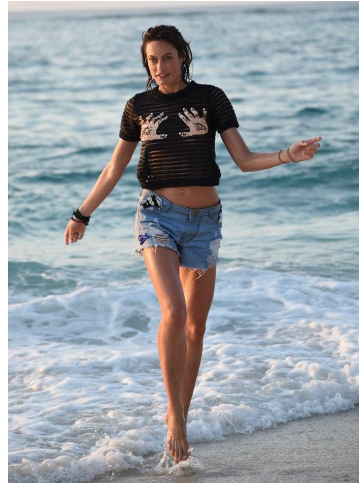

# KARIN

---

MODELS AGENCY

---

SARAH KICKUTH

Height : 5'11" / 180 cm | Bust : 34.5" / 87 cm | Waist : 24.5" / 62 cm | Hips : 35.5" / 90 cm | Shoe : 9.0 US / 6.5 UK | Hair Colour : Dark Brown | Eyes : Green

# KARIN

MODELS AGENCY

SARAH KICKUTH

Height : 5'11" / 180 cm | Bust : 34.5" / 87 cm | Waist : 24.5" / 62 cm | Hips : 35.5" / 90 cm | Shoe : 9.0 US / 6.5 UK | Hair Colour : Dark Brown | Eyes : Green