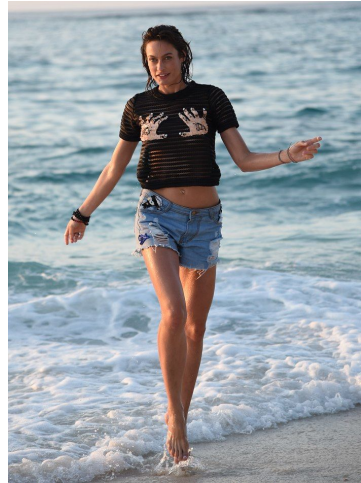


KARIN

MODELS AGENCY

SARAH KICKUTH

Height : 5'11" / 180 cm | Bust : 34.5" / 87 cm | Waist : 24.5" / 62 cm | Hips : 35.5" / 90 cm | Shoe : 9.0 US / 6.5 UK | Hair Colour : Dark Brown | Eyes : Green

KARIN

MODELS AGENCY

SARAH KICKUTH

Height : 5'11" / 180 cm | Bust : 34.5" / 87 cm | Waist : 24.5" / 62 cm | Hips : 35.5" / 90 cm | Shoe : 9.0 US / 6.5 UK | Hair Colour : Dark Brown | Eyes : Green

KARIN

MODELS AGENCY

SARAH KICKUTH

Height : 5'11" / 180 cm | Bust : 34.5" / 87 cm | Waist : 24.5" / 62 cm | Hips : 35.5" / 90 cm | Shoe : 9.0 US / 6.5 UK | Hair Colour : Dark Brown | Eyes : Green

KARIN

MODELS AGENCY

SARAH KICKUTH

Height : 5'11" / 180 cm | Bust : 34.5" / 87 cm | Waist : 24.5" / 62 cm | Hips : 35.5" / 90 cm | Shoe : 9.0 US / 6.5 UK | Hair Colour : Dark Brown | Eyes : Green