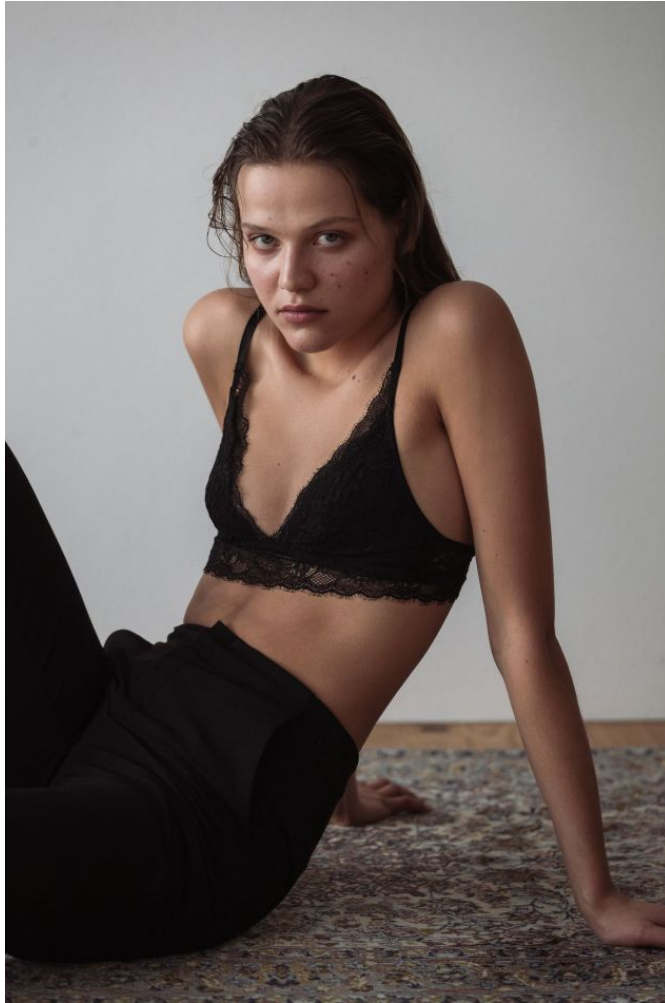

KARIN
MODELS AGENCY

Sarah Makil

Height : 5'9.5" / 176 cm | Bust : 32" / 81 cm | Waist : 26.5" / 67 cm | Hips : 36.5" / 93 cm | Shoe : 8.0 US / 6.0 UK | Hair Colour : Dark Blonde | Eyes : Blue