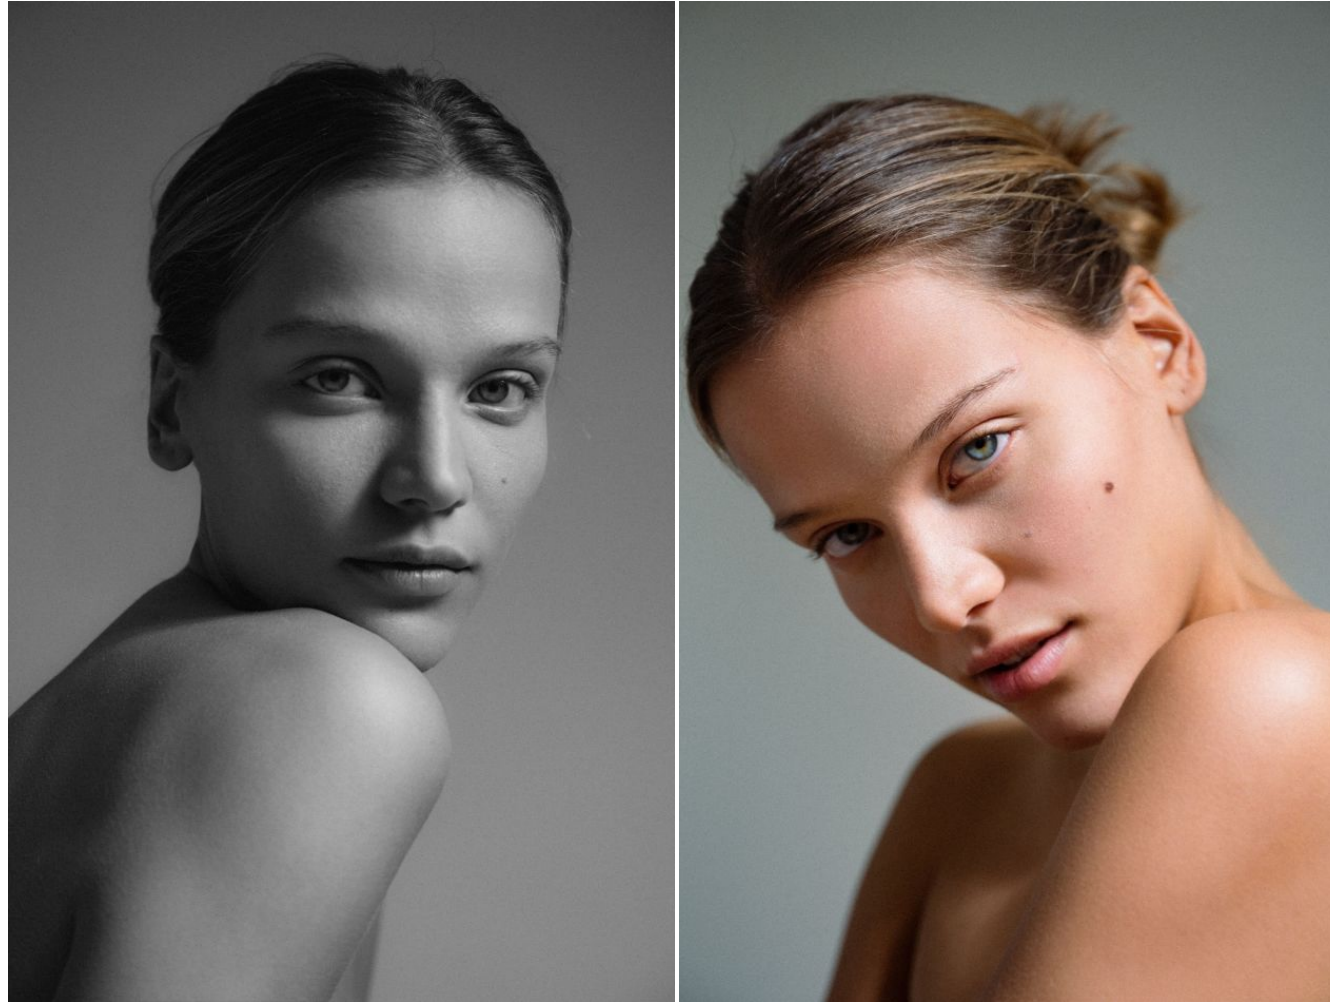

# KARIN

---

MODELS AGENCY

---

Sarah Makil

Height : 5'9.5" / 176 cm | Bust : 32" / 81 cm | Waist : 26.5" / 67 cm | Hips : 36.5" / 93 cm | Shoe : 8.0 US / 6.0 UK | Hair Colour : Dark Blonde | Eyes : Blue

---

# KARIN

---

MODELS AGENCY

---

Sarah Makil

Height : 5'9.5" / 176 cm | Bust : 32" / 81 cm | Waist : 26.5" / 67 cm | Hips : 36.5" / 93 cm | Shoe : 8.0 US / 6.0 UK | Hair Colour : Dark Blonde | Eyes : Blue

**KARIN**  
MODELS AGENCY