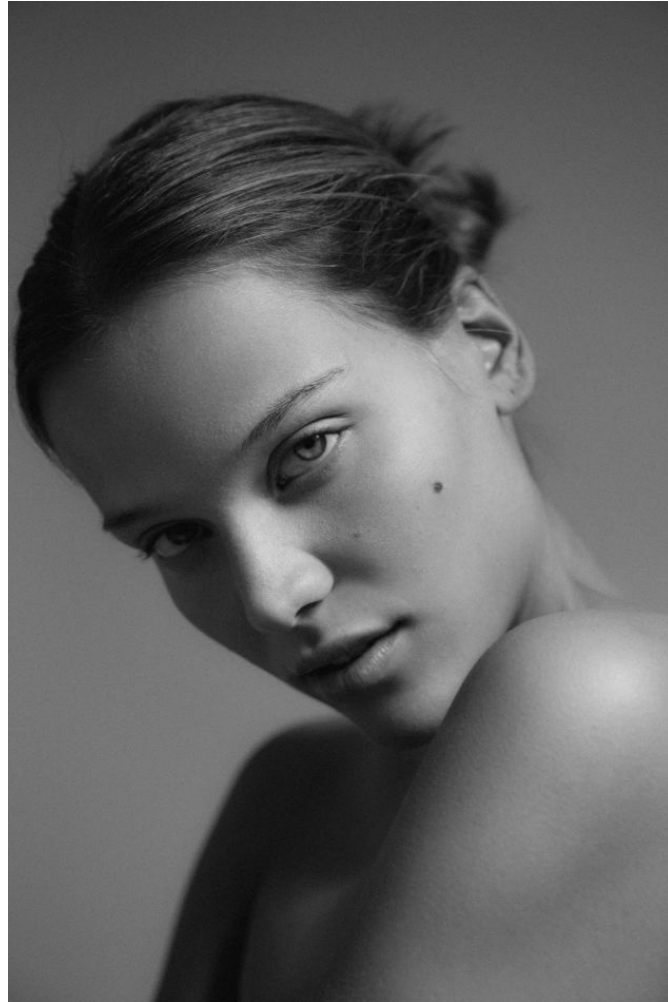

KARIN

MODELS AGENCY

Sarah Makil

Height : 5'9.5" / 176 cm | Bust : 32" / 81 cm | Waist : 26.5" / 67 cm | Hips : 36.5" / 93 cm | Shoe : 8.0 US / 6.0 UK | Hair Colour : Dark Blonde | Eyes : Blue