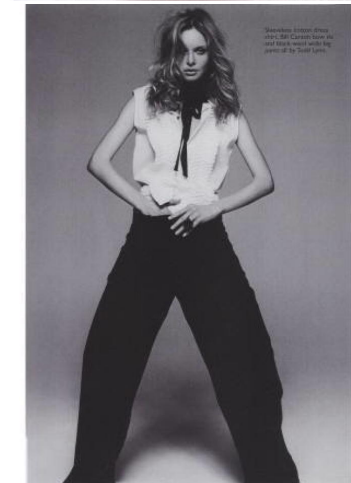

KARIN

MODELS AGENCY

sasha beznosyuk

Height : 5'11" / 180 cm | Bust : 34.5" / 87 cm | Waist : 24.5" / 62 cm | Hips : 35" / 89 cm | Shoe : 8.0 US / 6.0 UK | Hair Colour : Blonde | Eyes : Green

KARIN

MODELS AGENCY

sasha beznosyuk

Height : 5'11" / 180 cm | Bust : 34.5" / 87 cm | Waist : 24.5" / 62 cm | Hips : 35" / 89 cm | Shoe : 8.0 US / 6.0 UK | Hair Colour : Blonde | Eyes : Green

KARIN

MODELS AGENCY

sasha beznosyuk

Height : 5'11" / 180 cm | Bust : 34.5" / 87 cm | Waist : 24.5" / 62 cm | Hips : 35" / 89 cm | Shoe : 8.0 US / 6.0 UK | Hair Colour : Blonde | Eyes : Green

KARIN

MODELS AGENCY

sasha beznosyuk

Height : 5'11" / 180 cm | Bust : 34.5" / 87 cm | Waist : 24.5" / 62 cm | Hips : 35" / 89 cm | Shoe : 8.0 US / 6.0 UK | Hair Colour : Blonde | Eyes : Green