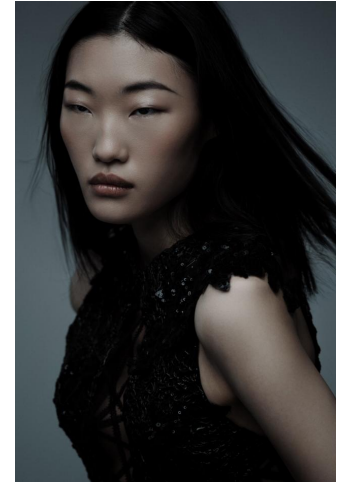

# KARIN

---

MODELS AGENCY

---

Seo Yeong Lee

Height : 5'9.5" / 176 cm | Bust : 32" / 81 cm | Waist : 24" / 61 cm | Hips : 34" / 86 cm | Shoe : 9.0 US / 6.5 UK |

# KARIN

MODELS AGENCY

Seo Yeong Lee

Height : 5'9.5" / 176 cm | Bust : 32" / 81 cm | Waist : 24" / 61 cm | Hips : 34" / 86 cm | Shoe : 9.0 US / 6.5 UK |

**KARIN**  
MODELS AGENCY

Seo Yeong Lee

Height : 5'9.5" / 176 cm | Bust : 32" / 81 cm | Waist : 24" / 61 cm | Hips : 34" / 86 cm | Shoe : 9.0 US / 6.5 UK |