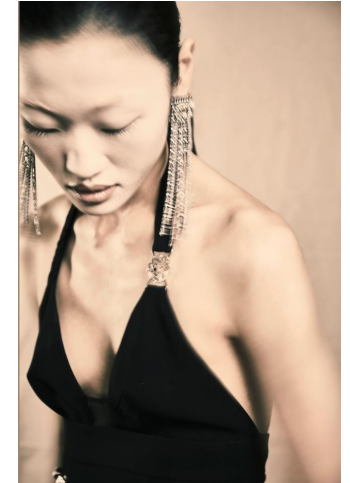

# KARIN

---

MODELS AGENCY

---

Seo Yeong Lee

Height : 5'9.5" / 176 cm | Bust : 32" / 81 cm | Waist : 24" / 61 cm | Hips : 34" / 86 cm | Shoe : 9.0 US / 6.5 UK |

# KARIN

MODELS AGENCY

Seo Yeong Lee

Height : 5'9.5" / 176 cm | Bust : 32" / 81 cm | Waist : 24" / 61 cm | Hips : 34" / 86 cm | Shoe : 9.0 US / 6.5 UK |

**KARIN**  
MODELS AGENCY

Seo Yeong Lee

Height : 5'9.5" / 176 cm | Bust : 32" / 81 cm | Waist : 24" / 61 cm | Hips : 34" / 86 cm | Shoe : 9.0 US / 6.5 UK |