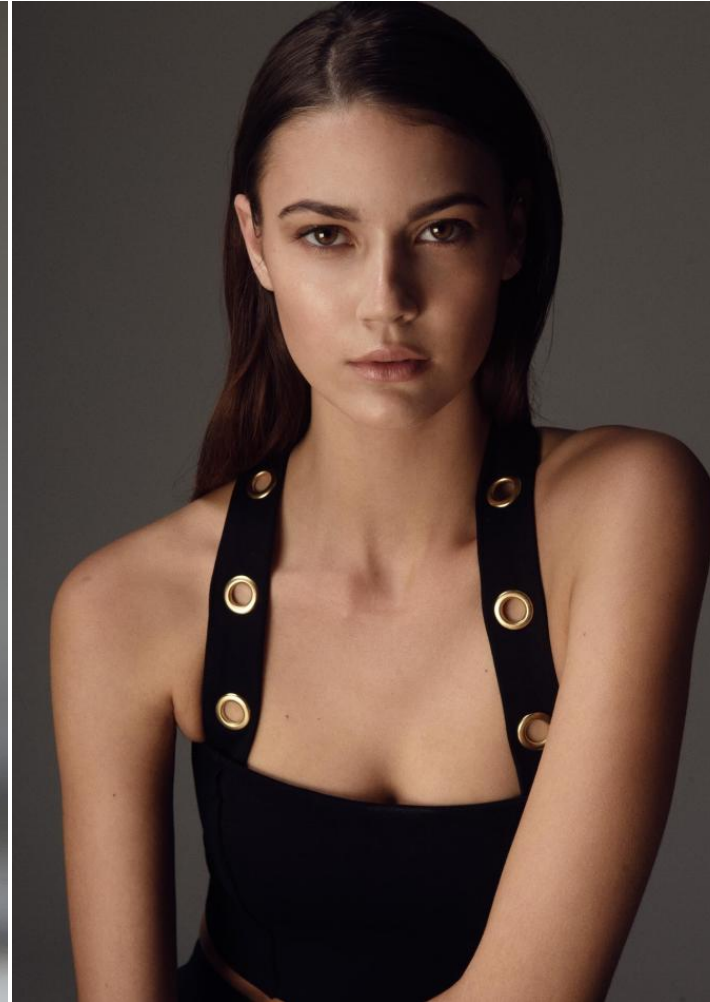

KARIN

MODELS AGENCY

Shana Mouton

Height : 5'10" / 178 cm | Bust : 34.5" / 87 cm | Waist : 24.5" / 62 cm | Hips : 35" / 89 cm | Shoe : 8.0 US / 6.0 UK | Hair Colour : Brown | Eyes : Brown