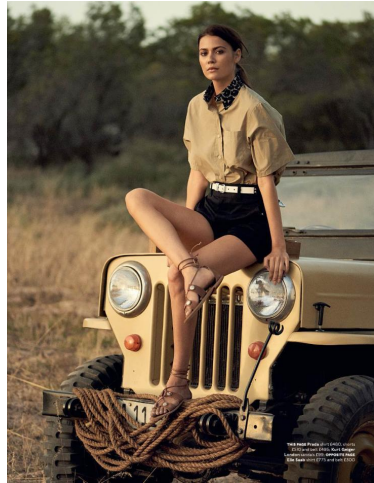

KARIN

MODELS AGENCY

Height : 5'10" / 178 cm | Bust : 34.5" / 87 cm | Waist : 24.5" / 62 cm | Hips : 35" / 89 cm | Shoe : 8.0 US / 6.0 UK | Hair Colour : Brown | Eyes : Brown