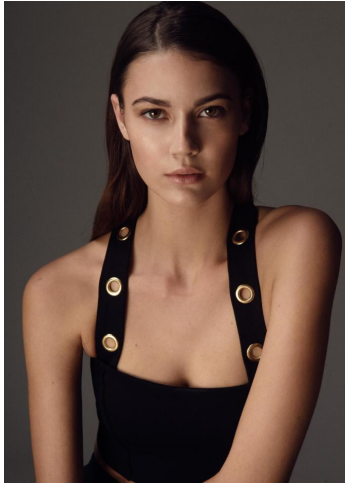

KARIN

MODELS AGENCY

Height : 5'10" / 178 cm | Bust : 34.5" / 87 cm | Waist : 24.5" / 62 cm | Hips : 35" / 89 cm | Shoe : 8.0 US / 6.0 UK | Hair Colour : Brown | Eyes : Brown