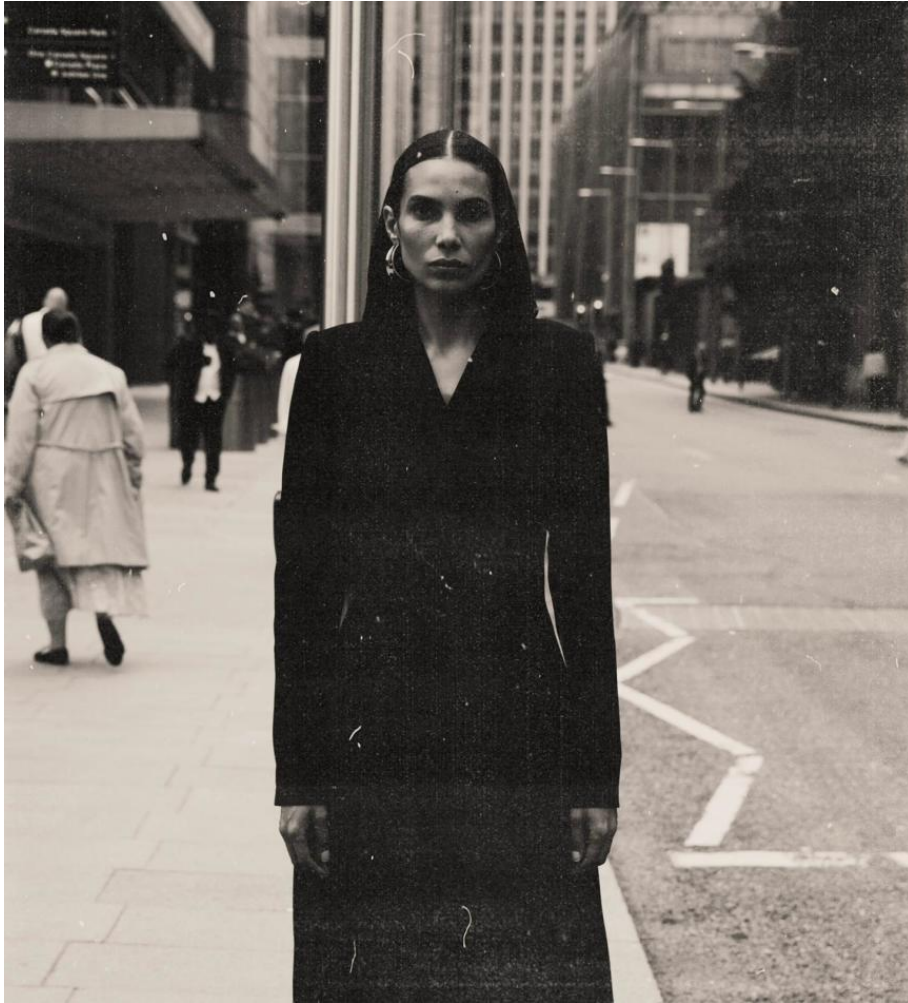


KARIN

MODELS AGENCY

Shaz

Height : 5'10.5" / 179 cm | Bust : 31.5" / 80 cm | Waist : 25" / 63 cm | Hips : 35" / 89 cm | Shoe : 8.0 US / 6.0 UK | Hair Colour : Dark Brown | Eyes : Brown

KARIN

MODELS AGENCY

Shaz

Height : 5'10.5" / 179 cm | Bust : 31.5" / 80 cm | Waist : 25" / 63 cm | Hips : 35" / 89 cm | Shoe : 8.0 US / 6.0 UK | Hair Colour : Dark Brown | Eyes : Brown

KARIN

MODELS AGENCY

Shaz

Height : 5'10.5" / 179 cm | Bust : 31.5" / 80 cm | Waist : 25" / 63 cm | Hips : 35" / 89 cm | Shoe : 8.0 US / 6.0 UK | Hair Colour : Dark Brown | Eyes : Brown