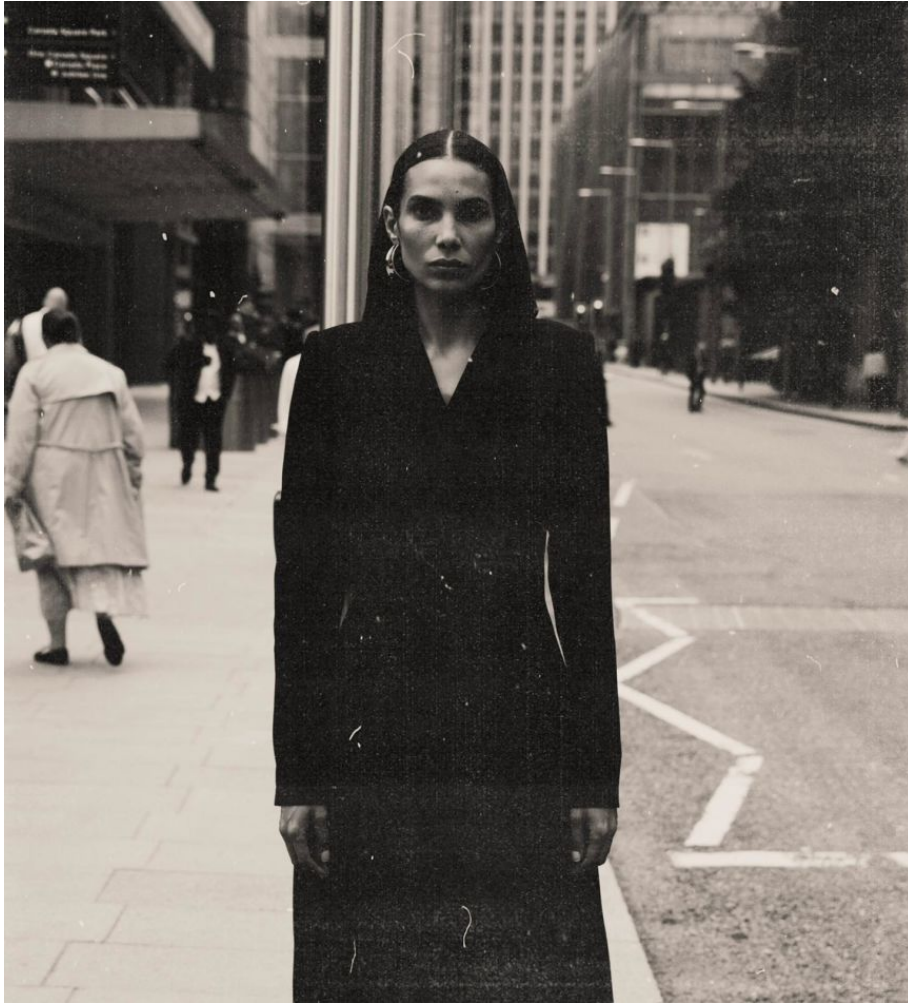

# KARIN

---

MODELS AGENCY

---

Shaz

Height : 5'10.5" / 179 cm | Bust : 31.5" / 80 cm | Waist : 25" / 63 cm | Hips : 35" / 89 cm | Shoe : 8.0 US / 6.0 UK | Hair Colour : Dark Brown | Eyes : Brown

---