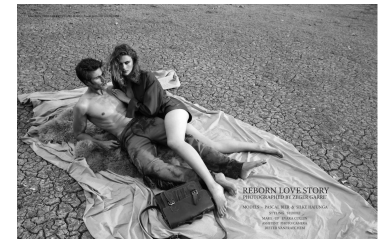


KARIN

MODELS AGENCY

SILKE HAJUNGA •

Height : 5'11.5" / 181 cm | Bust : 32.5" / 83 cm | Waist : 24.5" / 62 cm | Hips : 36" / 92 cm | Shoe : 10.0 US / 7.0 UK | Hair Colour : Brown | Eyes : Blue

KARIN

MODELS AGENCY