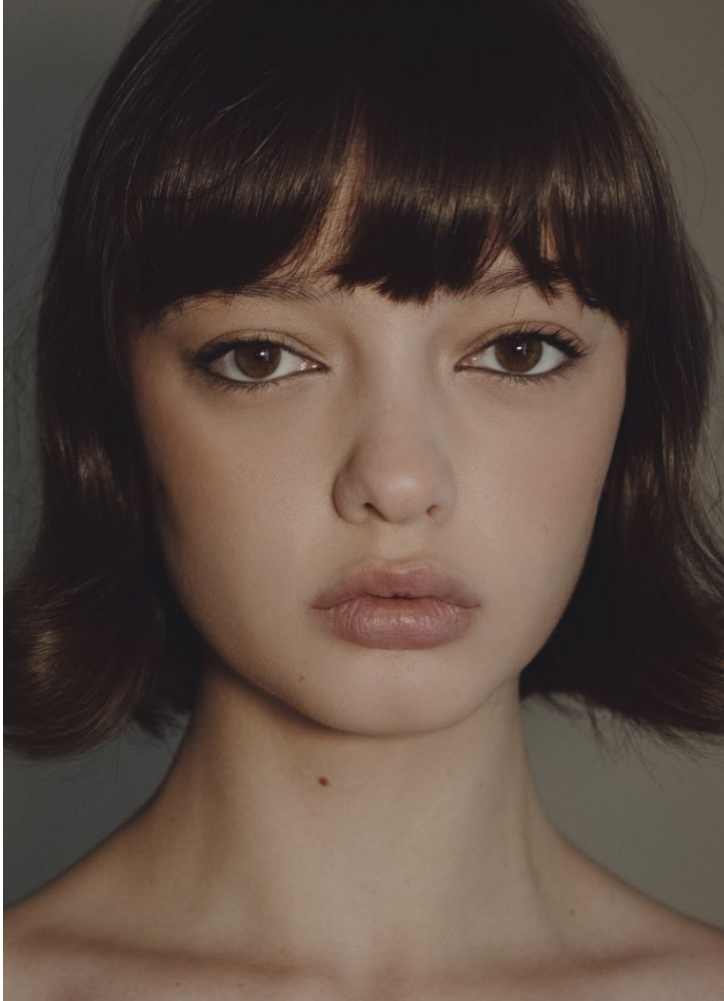

KARIN

MODELS AGENCY

Sime Ferreira

Height : 5'9.5" / 176 cm | Bust : 31.5" / 80 cm | Waist : 24.5" / 62 cm | Hips : 35.5" / 90 cm | Shoe : 7.0 US / 5.0 UK | Hair Colour : Chestnut | Eyes : Hazel