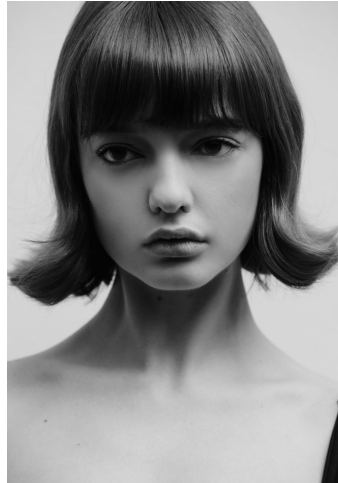

KARIN

MODELS AGENCY

Sime Ferreira

Height : 5'9.5" / 176 cm | Bust : 31.5" / 80 cm | Waist : 24.5" / 62 cm | Hips : 35.5" / 90 cm | Shoe : 7.0 US / 5.0 UK | Hair Colour : Chestnut | Eyes : Hazel