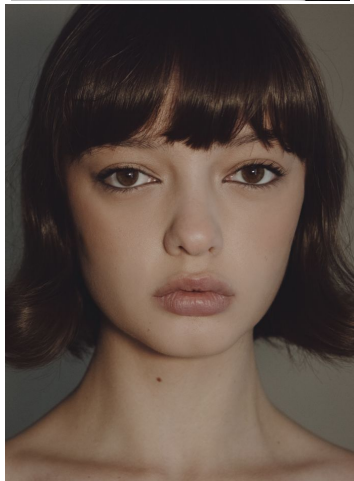

KARIN

MODELS AGENCY

Sime Ferreira

Height : 5'9.5" / 176 cm | Bust : 31.5" / 80 cm | Waist : 24.5" / 62 cm | Hips : 35.5" / 90 cm | Shoe : 7.0 US / 5.0 UK | Hair Colour : Chestnut | Eyes : Hazel