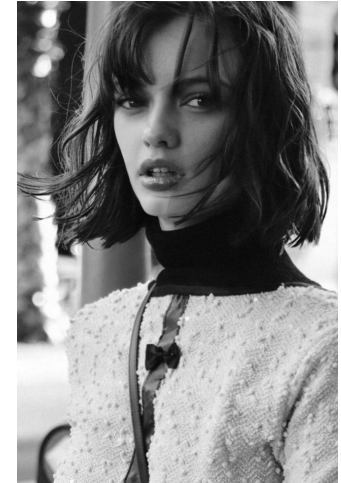

KARIN

MODELS AGENCY

Sime Ferreira

Height : 5'9.5" / 176 cm | Bust : 31.5" / 80 cm | Waist : 24.5" / 62 cm | Hips : 35.5" / 90 cm | Shoe : 7.0 US / 5.0 UK | Hair Colour : Chestnut | Eyes : Hazel