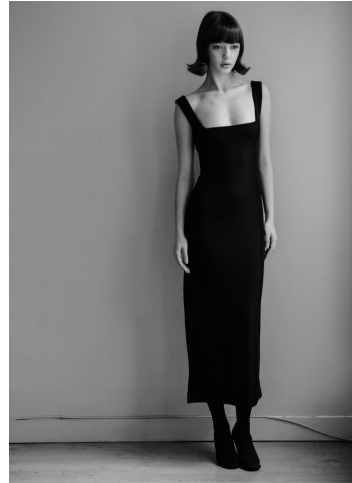

# KARIN

---

MODELS AGENCY

---

Sime Ferreira

Height : 5'9.5" / 176 cm | Bust : 31.5" / 80 cm | Waist : 24.5" / 62 cm | Hips : 35.5" / 90 cm | Shoe : 7.0 US / 5.0 UK | Hair Colour : Chestnut | Eyes : Hazel

# KARIN

MODELS AGENCY

Sime Ferreira

Height : 5'9.5" / 176 cm | Bust : 31.5" / 80 cm | Waist : 24.5" / 62 cm | Hips : 35.5" / 90 cm | Shoe : 7.0 US / 5.0 UK | Hair Colour : Chestnut | Eyes : Hazel

---