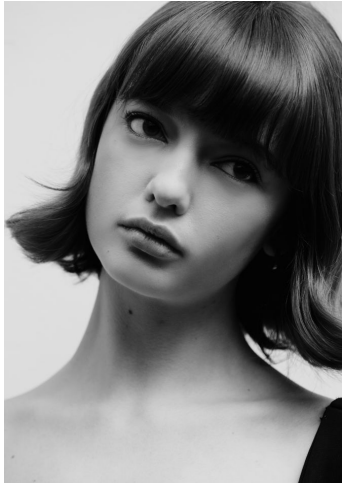

KARIN

MODELS AGENCY

Sime Ferreira

Height : 5'9.5" / 176 cm | Bust : 31.5" / 80 cm | Waist : 24.5" / 62 cm | Hips : 35.5" / 90 cm | Shoe : 7.0 US / 5.0 UK | Hair Colour : Chestnut | Eyes : Hazel