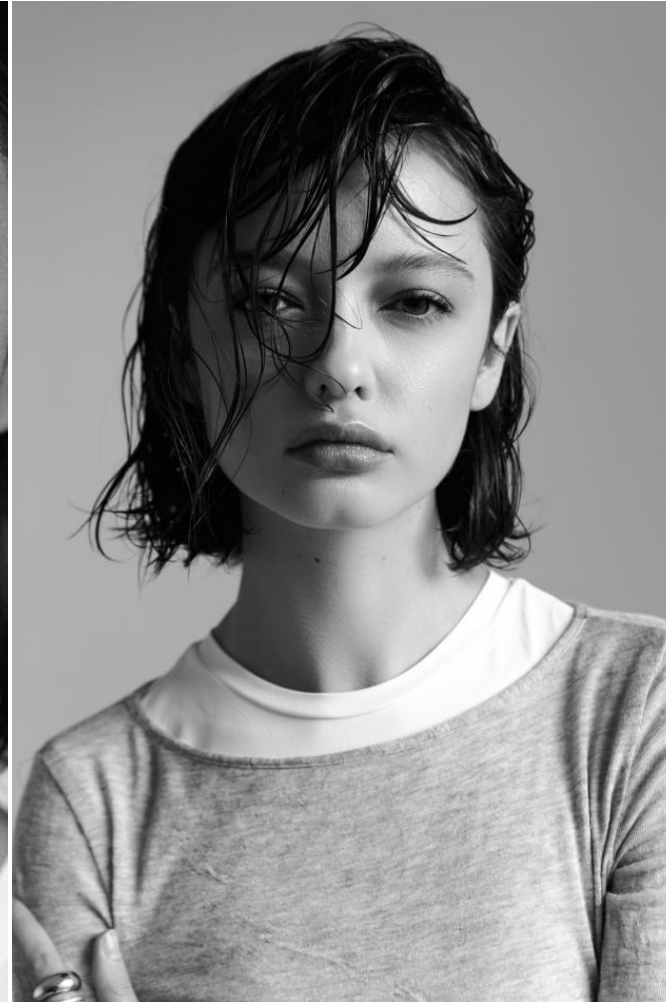

KARIN

MODELS AGENCY

Sime Ferreira

Height : 5'9.5" / 176 cm | Bust : 31.5" / 80 cm | Waist : 24.5" / 62 cm | Hips : 35.5" / 90 cm | Shoe : 7.0 US / 5.0 UK | Hair Colour : Chestnut | Eyes : Hazel