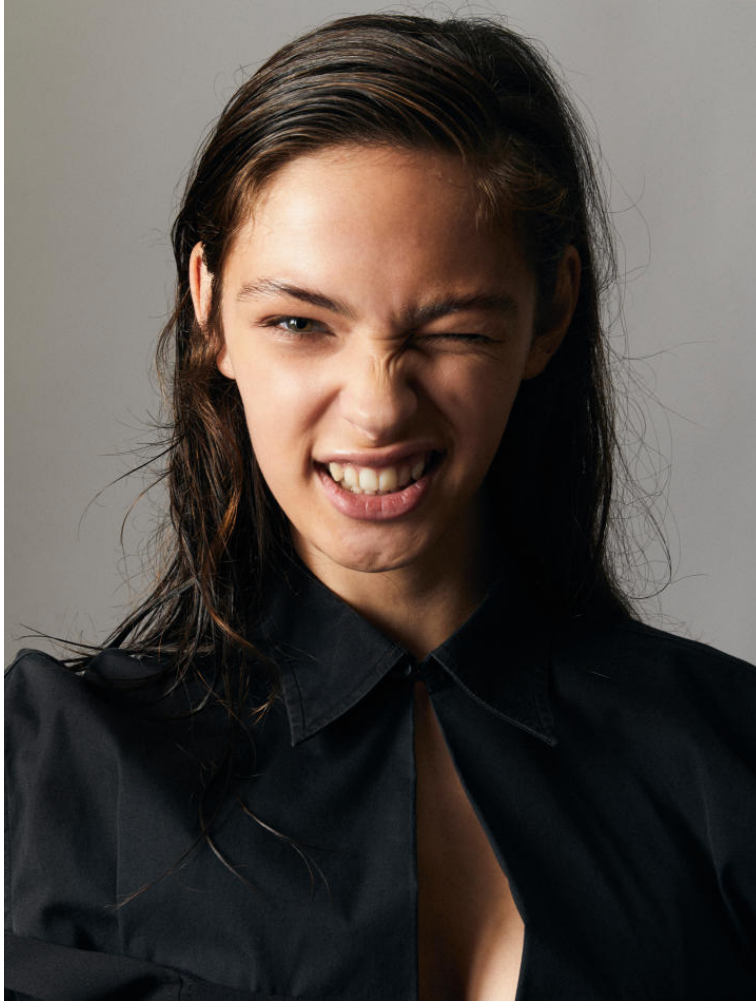

KARIN

MODELS AGENCY

Sofia PILISHENKO

Height : 5'11" / 180 cm | Bust : 32.5" / 83 cm | Waist : 23" / 58 cm | Hips : 36" / 91 cm | Shoe : 9.0 US / 6.5 UK | Hair Colour : Black | Eyes : Green

KARIN
MODELS AGENCY