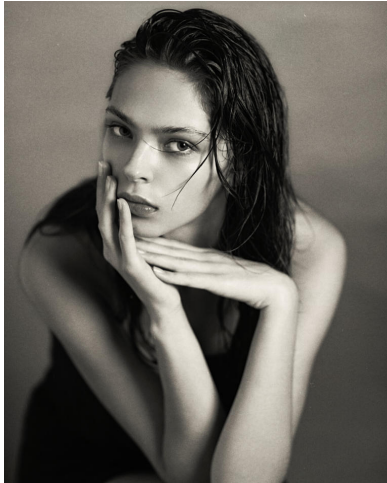


KARIN

MODELS AGENCY

Sofia PILISHENKO

Height : 5'11" / 180 cm | Bust : 32.5" / 83 cm | Waist : 23" / 58 cm | Hips : 36" / 91 cm | Shoe : 9.0 US / 6.5 UK | Hair Colour : Black | Eyes : Green

KARIN
MODELS AGENCY

Sofia PILISHENKO

Height : 5'11" / 180 cm | Bust : 32.5" / 83 cm | Waist : 23" / 58 cm | Hips : 36" / 91 cm | Shoe : 9.0 US / 6.5 UK | Hair Colour : Black | Eyes : Green

KARIN
MODELS AGENCY

Sofia PILISHENKO

Height : 5'11" / 180 cm | Bust : 32.5" / 83 cm | Waist : 23" / 58 cm | Hips : 36" / 91 cm | Shoe : 9.0 US / 6.5 UK | Hair Colour : Black | Eyes : Green

KARIN
MODELS AGENCY

Sofia PILISHENKO

Height : 5'11" / 180 cm | Bust : 32.5" / 83 cm | Waist : 23" / 58 cm | Hips : 36" / 91 cm | Shoe : 9.0 US / 6.5 UK | Hair Colour : Black | Eyes : Green