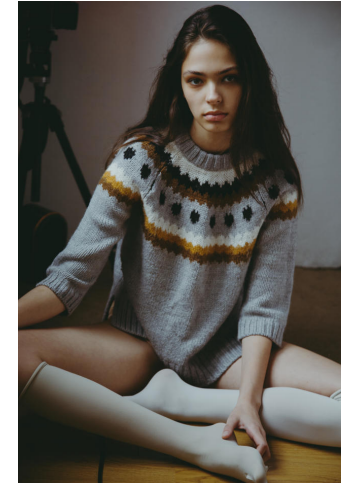

KARIN
MODELS AGENCY

Sofia PILISHENKO

Height : 5'11" / 180 cm | Bust : 32.5" / 83 cm | Waist : 23" / 58 cm | Hips : 36" / 91 cm | Shoe : 9.0 US / 6.5 UK | Hair Colour : Black | Eyes : Green