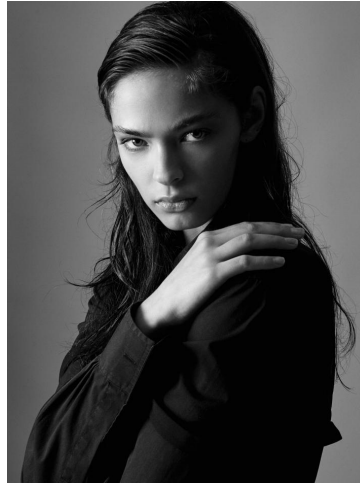


KARIN

MODELS AGENCY

Sofia PILISHENKO

Height : 5'11" / 180 cm | Bust : 32.5" / 83 cm | Waist : 23" / 58 cm | Hips : 36" / 91 cm | Shoe : 9.0 US / 6.5 UK | Hair Colour : Black | Eyes : Green

KARIN
MODELS AGENCY

Sofia PILISHENKO

Height : 5'11" / 180 cm | Bust : 32.5" / 83 cm | Waist : 23" / 58 cm | Hips : 36" / 91 cm | Shoe : 9.0 US / 6.5 UK | Hair Colour : Black | Eyes : Green

KARIN
MODELS AGENCY

Sofia PILISHENKO