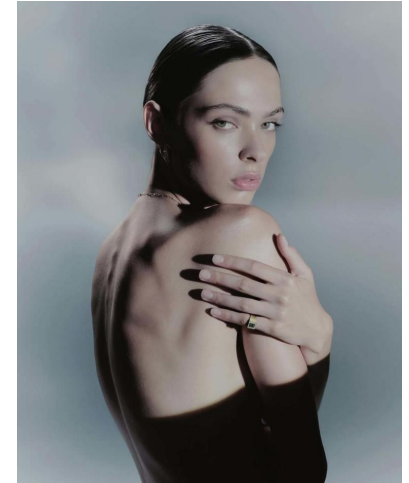


KARIN

MODELS AGENCY

Sofia PILISHENKO

Height : 5'11" / 180 cm | Bust : 32.5" / 83 cm | Waist : 23" / 58 cm | Hips : 36" / 91 cm | Shoe : 9.0 US / 6.5 UK | Hair Colour : Black | Eyes : Green

KARIN
MODELS AGENCY

Sofia PILISHENKO

Height : 5'11" / 180 cm | Bust : 32.5" / 83 cm | Waist : 23" / 58 cm | Hips : 36" / 91 cm | Shoe : 9.0 US / 6.5 UK | Hair Colour : Black | Eyes : Green

KARIN
MODELS AGENCY

Sofia PILISHENKO

Height : 5'11" / 180 cm | Bust : 32.5" / 83 cm | Waist : 23" / 58 cm | Hips : 36" / 91 cm | Shoe : 9.0 US / 6.5 UK | Hair Colour : Black | Eyes : Green

KARIN
MODELS AGENCY

Sofia PILISHENKO

Height : 5'11" / 180 cm | Bust : 32.5" / 83 cm | Waist : 23" / 58 cm | Hips : 36" / 91 cm | Shoe : 9.0 US / 6.5 UK | Hair Colour : Black | Eyes : Green

KARIN

MODELS AGENCY

Sofia PILISHENKO

Height : 5'11" / 180 cm | Bust : 32.5" / 83 cm | Waist : 23" / 58 cm | Hips : 36" / 91 cm | Shoe : 9.0 US / 6.5 UK | Hair Colour : Black | Eyes : Green