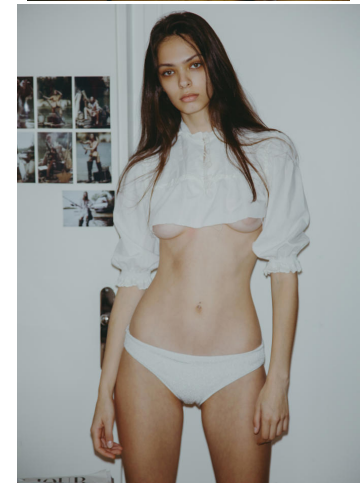


KARIN

MODELS AGENCY

Sofia PILISHENKO

Height : 5'11" / 180 cm | Bust : 32.5" / 83 cm | Waist : 23" / 58 cm | Hips : 36" / 91 cm | Shoe : 9.0 US / 6.5 UK | Hair Colour : Black | Eyes : Green

KARIN
MODELS AGENCY

Sofia PILISHENKO

Height : 5'11" / 180 cm | Bust : 32.5" / 83 cm | Waist : 23" / 58 cm | Hips : 36" / 91 cm | Shoe : 9.0 US / 6.5 UK | Hair Colour : Black | Eyes : Green

KARIN
MODELS AGENCY

Sofia PILISHENKO

Height : 5'11" / 180 cm | Bust : 32.5" / 83 cm | Waist : 23" / 58 cm | Hips : 36" / 91 cm | Shoe : 9.0 US / 6.5 UK | Hair Colour : Black | Eyes : Green

KARIN
MODELS AGENCY

Sofia PILISHENKO

Height : 5'11" / 180 cm | Bust : 32.5" / 83 cm | Waist : 23" / 58 cm | Hips : 36" / 91 cm | Shoe : 9.0 US / 6.5 UK | Hair Colour : Black | Eyes : Green