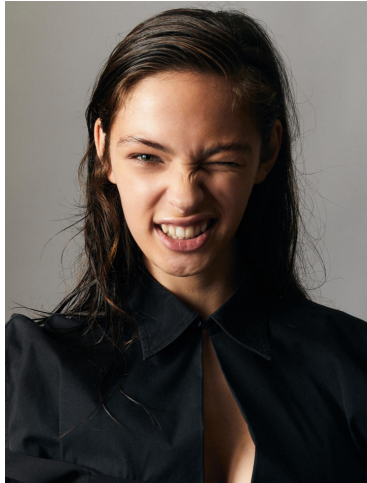


KARIN

MODELS AGENCY

Sofia PILISHENKO

Height : 5'11" / 180 cm | Bust : 32.5" / 83 cm | Waist : 23" / 58 cm | Hips : 36" / 91 cm | Shoe : 9.0 US / 6.5 UK | Hair Colour : Black | Eyes : Green

KARIN
MODELS AGENCY

Sofia PILISHENKO

Height : 5'11" / 180 cm | Bust : 32.5" / 83 cm | Waist : 23" / 58 cm | Hips : 36" / 91 cm | Shoe : 9.0 US / 6.5 UK | Hair Colour : Black | Eyes : Green

KARIN
MODELS AGENCY

Sofia PILISHENKO