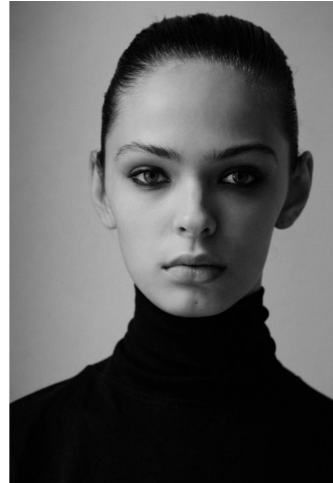


KARIN

MODELS AGENCY

Sofia PILISHENKO

Height : 5'11" / 180 cm | Bust : 32.5" / 83 cm | Waist : 23" / 58 cm | Hips : 36" / 91 cm | Shoe : 9.0 US / 6.5 UK | Hair Colour : Black | Eyes : Green

KARIN
MODELS AGENCY

Sofia PILISHENKO

Height : 5'11" / 180 cm | Bust : 32.5" / 83 cm | Waist : 23" / 58 cm | Hips : 36" / 91 cm | Shoe : 9.0 US / 6.5 UK | Hair Colour : Black | Eyes : Green

KARIN
MODELS AGENCY

Sofia PILISHENKO

Height : 5'11" / 180 cm | Bust : 32.5" / 83 cm | Waist : 23" / 58 cm | Hips : 36" / 91 cm | Shoe : 9.0 US / 6.5 UK | Hair Colour : Black | Eyes : Green

KARIN
MODELS AGENCY

Sofia PILISHENKO

Height : 5'11" / 180 cm | Bust : 32.5" / 83 cm | Waist : 23" / 58 cm | Hips : 36" / 91 cm | Shoe : 9.0 US / 6.5 UK | Hair Colour : Black | Eyes : Green

KARIN

MODELS AGENCY

Sofia PILISHENKO

Height : 5'11" / 180 cm | Bust : 32.5" / 83 cm | Waist : 23" / 58 cm | Hips : 36" / 91 cm | Shoe : 9.0 US / 6.5 UK | Hair Colour : Black | Eyes : Green