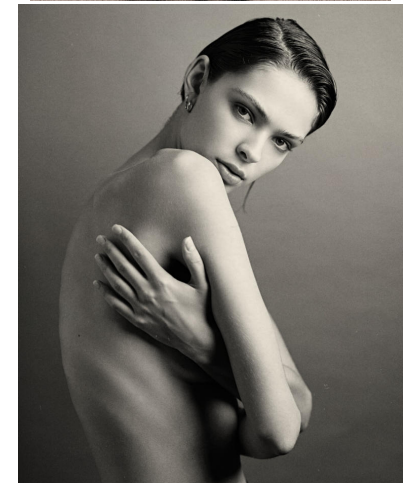


KARIN

MODELS AGENCY

Sofia PILISHENKO

Height : 5'11" / 180 cm | Bust : 32.5" / 83 cm | Waist : 23" / 58 cm | Hips : 36" / 91 cm | Shoe : 9.0 US / 6.5 UK | Hair Colour : Black | Eyes : Green

KARIN
MODELS AGENCY

Sofia PILISHENKO

Height : 5'11" / 180 cm | Bust : 32.5" / 83 cm | Waist : 23" / 58 cm | Hips : 36" / 91 cm | Shoe : 9.0 US / 6.5 UK | Hair Colour : Black | Eyes : Green

KARIN
MODELS AGENCY

Sofia PILISHENKO