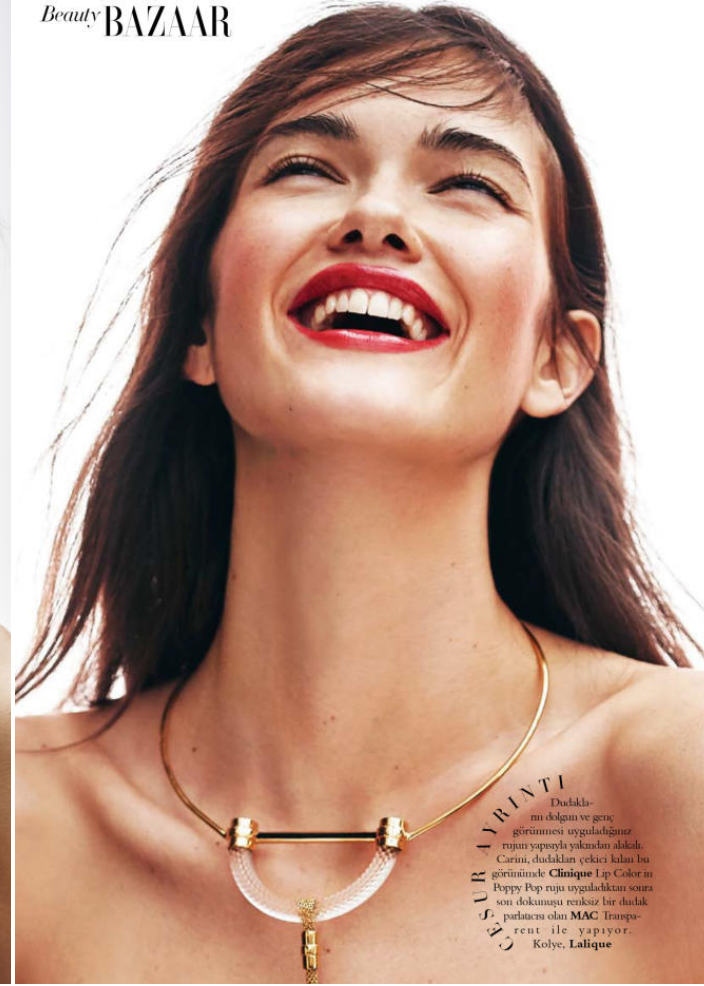

Sofia Reynal

Beauty BAZAAR